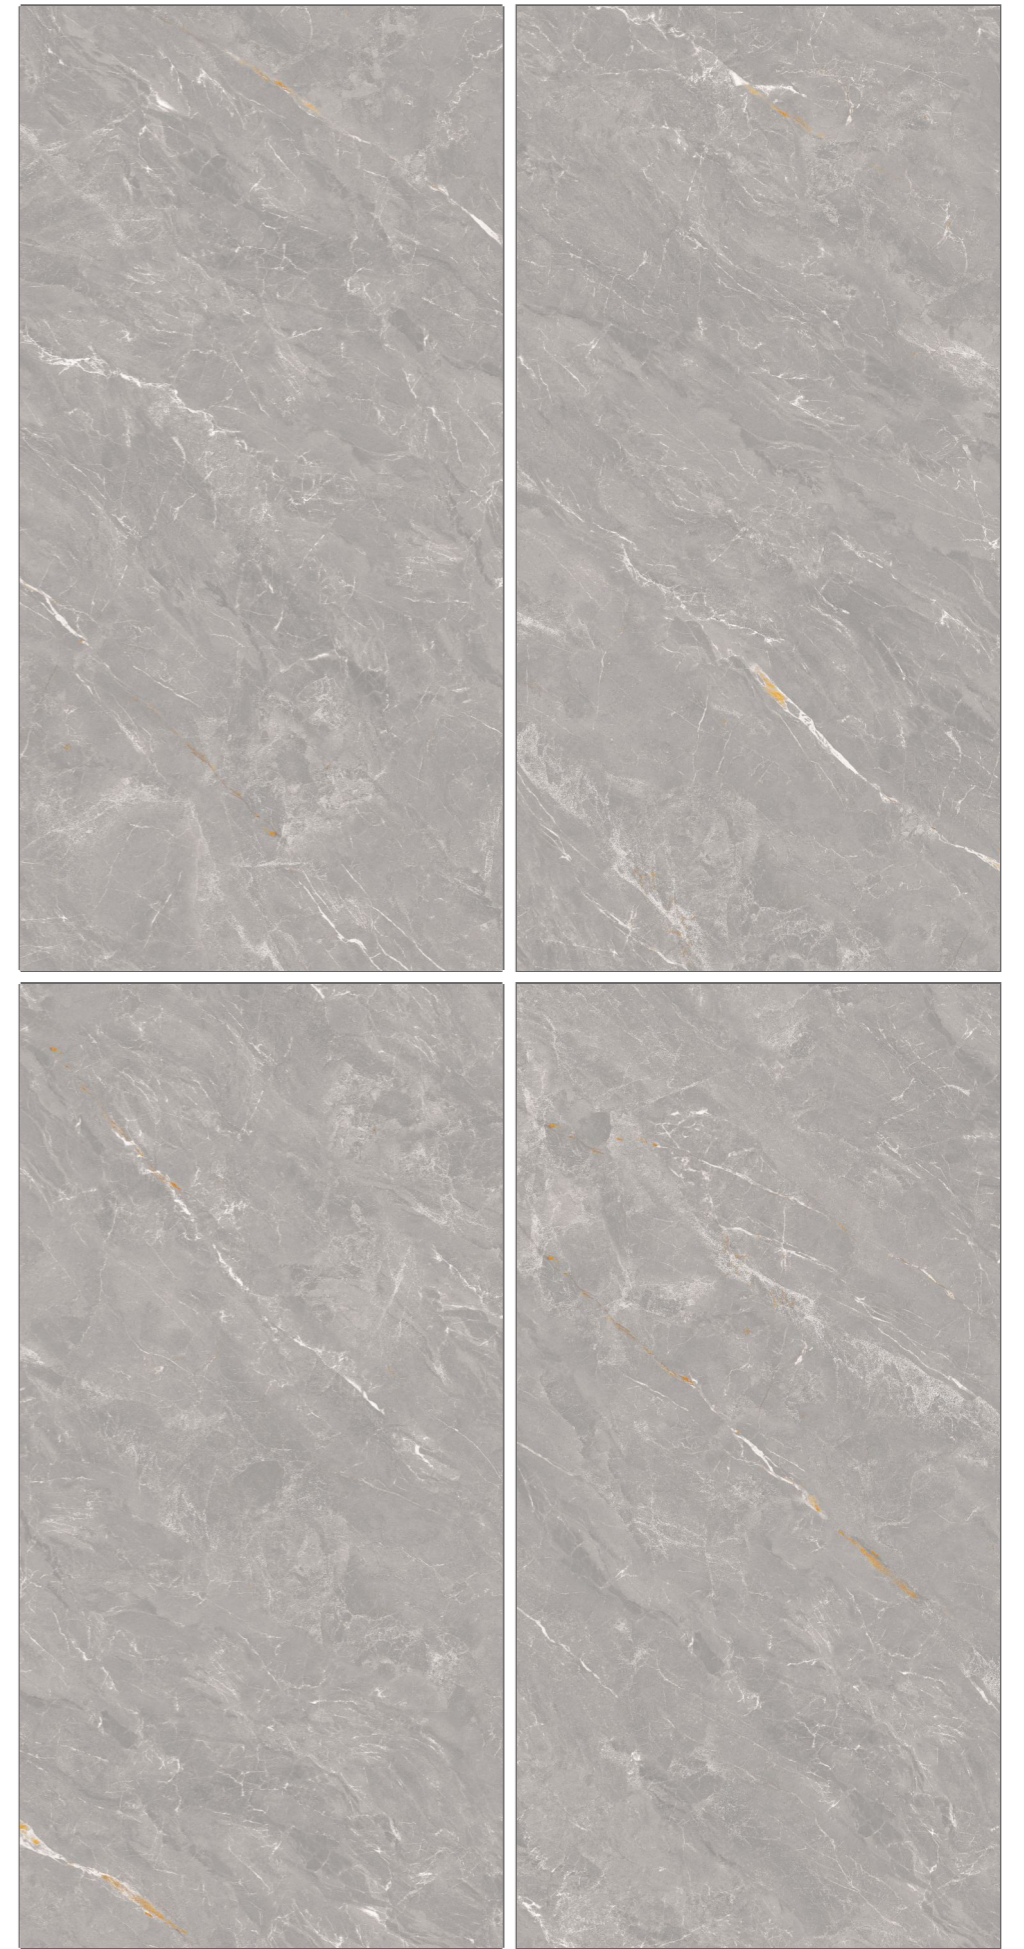

GLOSSY
COLLECTION

DAROH
NEX

Size
600x1200mm

Thickness
9mm

Finish
Glossy

Random
04

[Click To Index](#)

www.raybantile.com