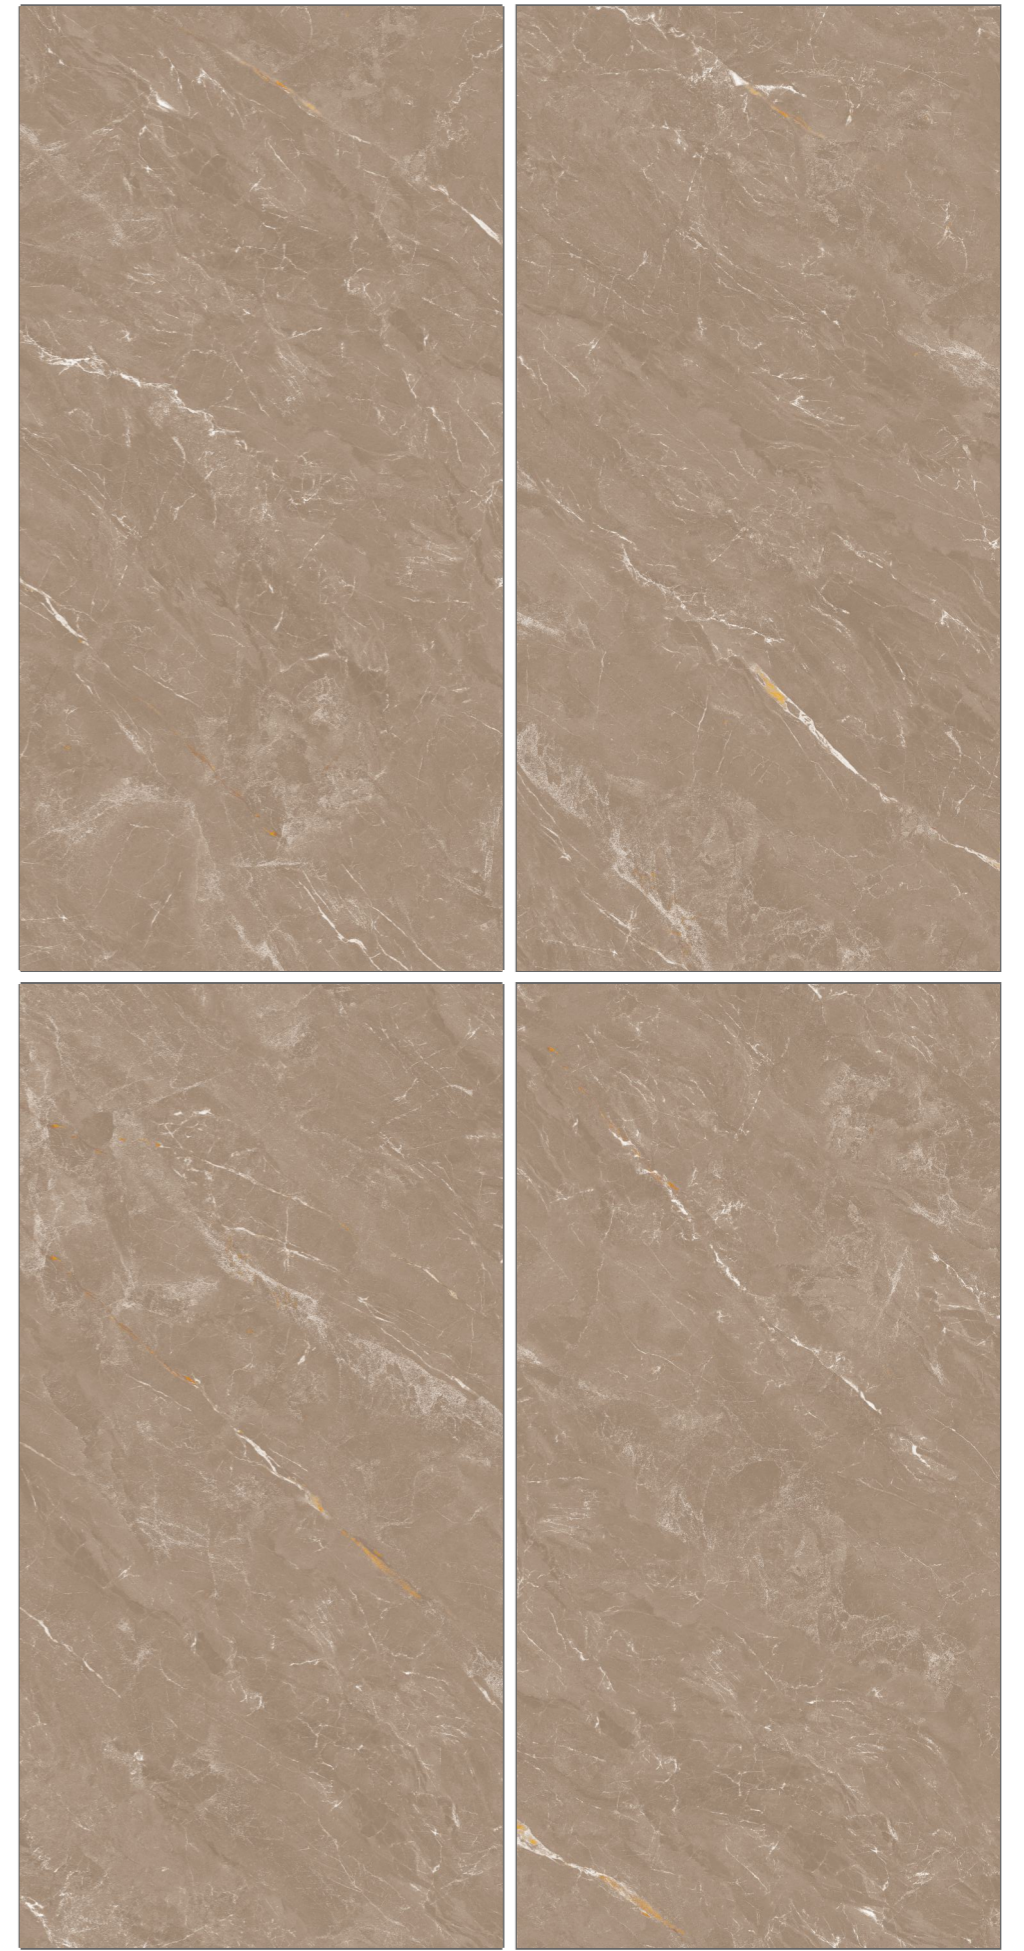

GLOSSY
COLLECTION

DAROH
MUSTARD

Size
600x1200mm

Thickness
9mm

Finish
Glossy

Random
04

[Click To Index](#)

www.raybantile.com