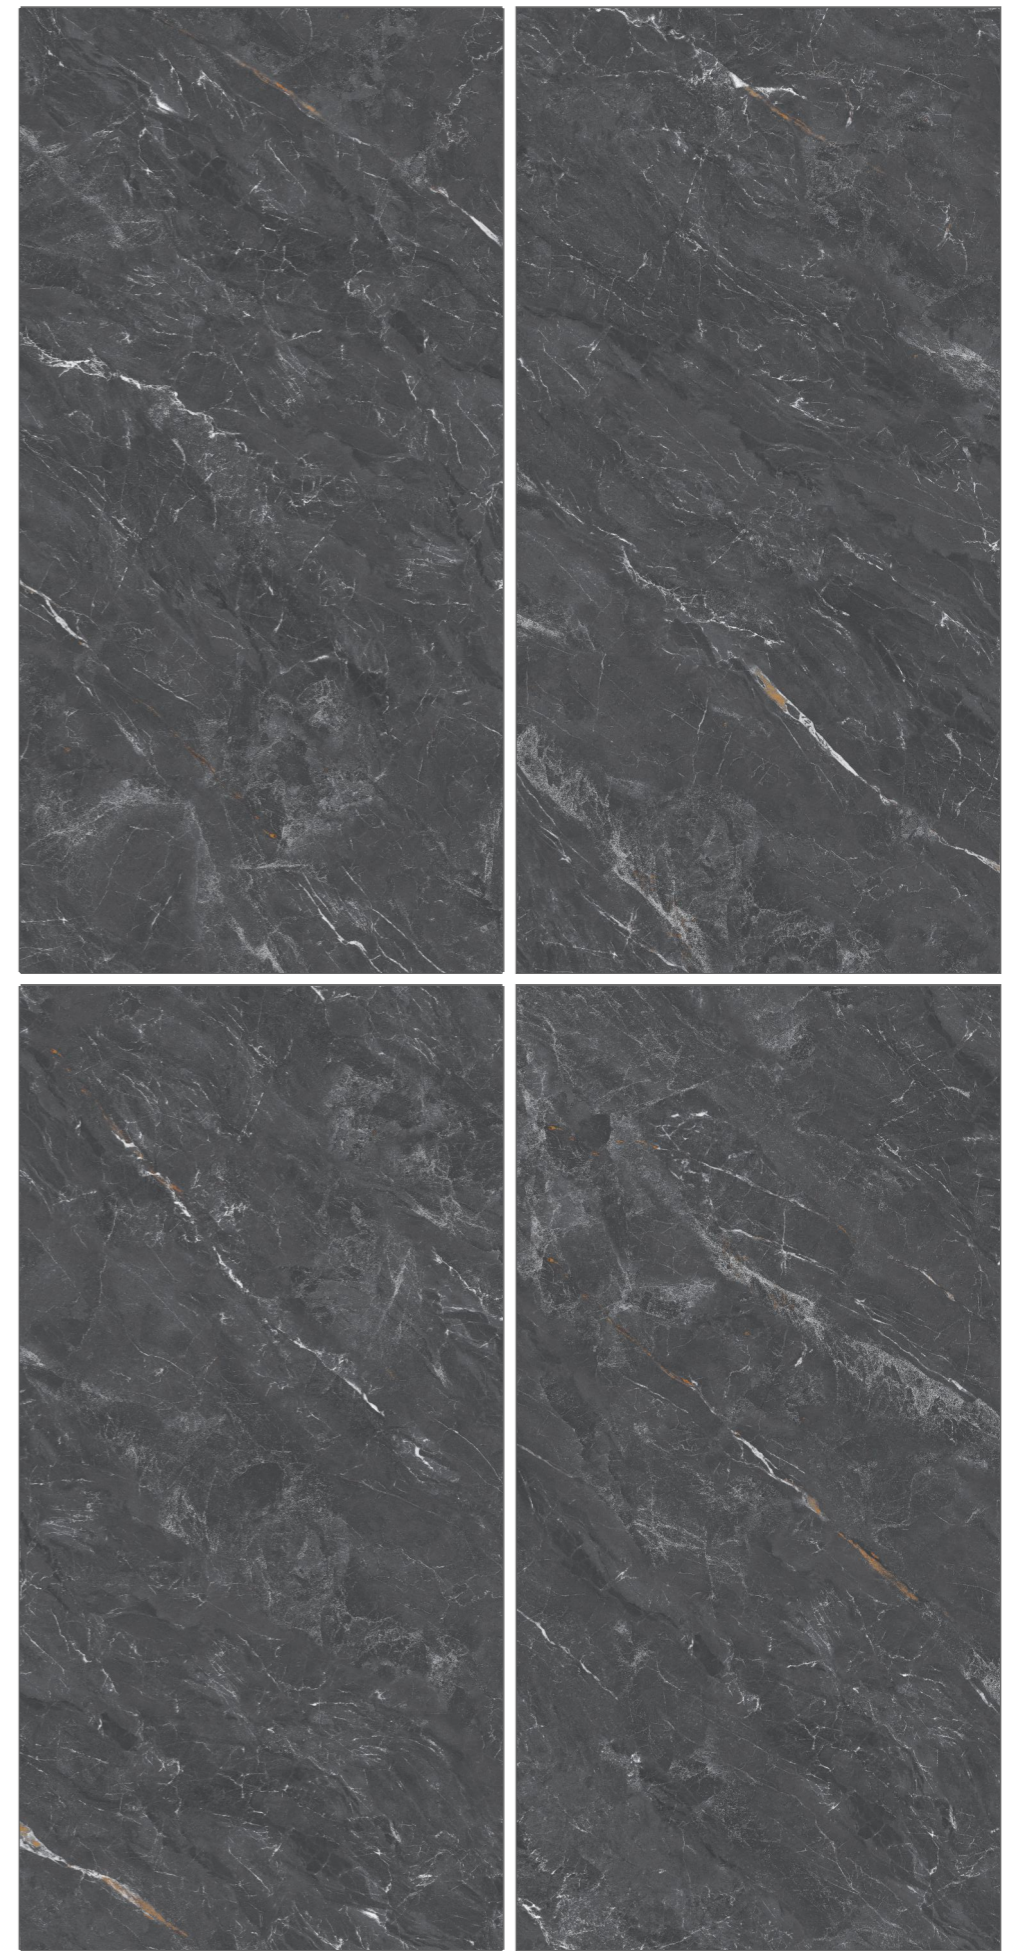

GLOSSY
COLLECTION

DAROH
ROXX

Size
600x1200mm

Thickness
9mm

Finish
Glossy

Random
04

[Click To Index](#)

www.raybantile.com