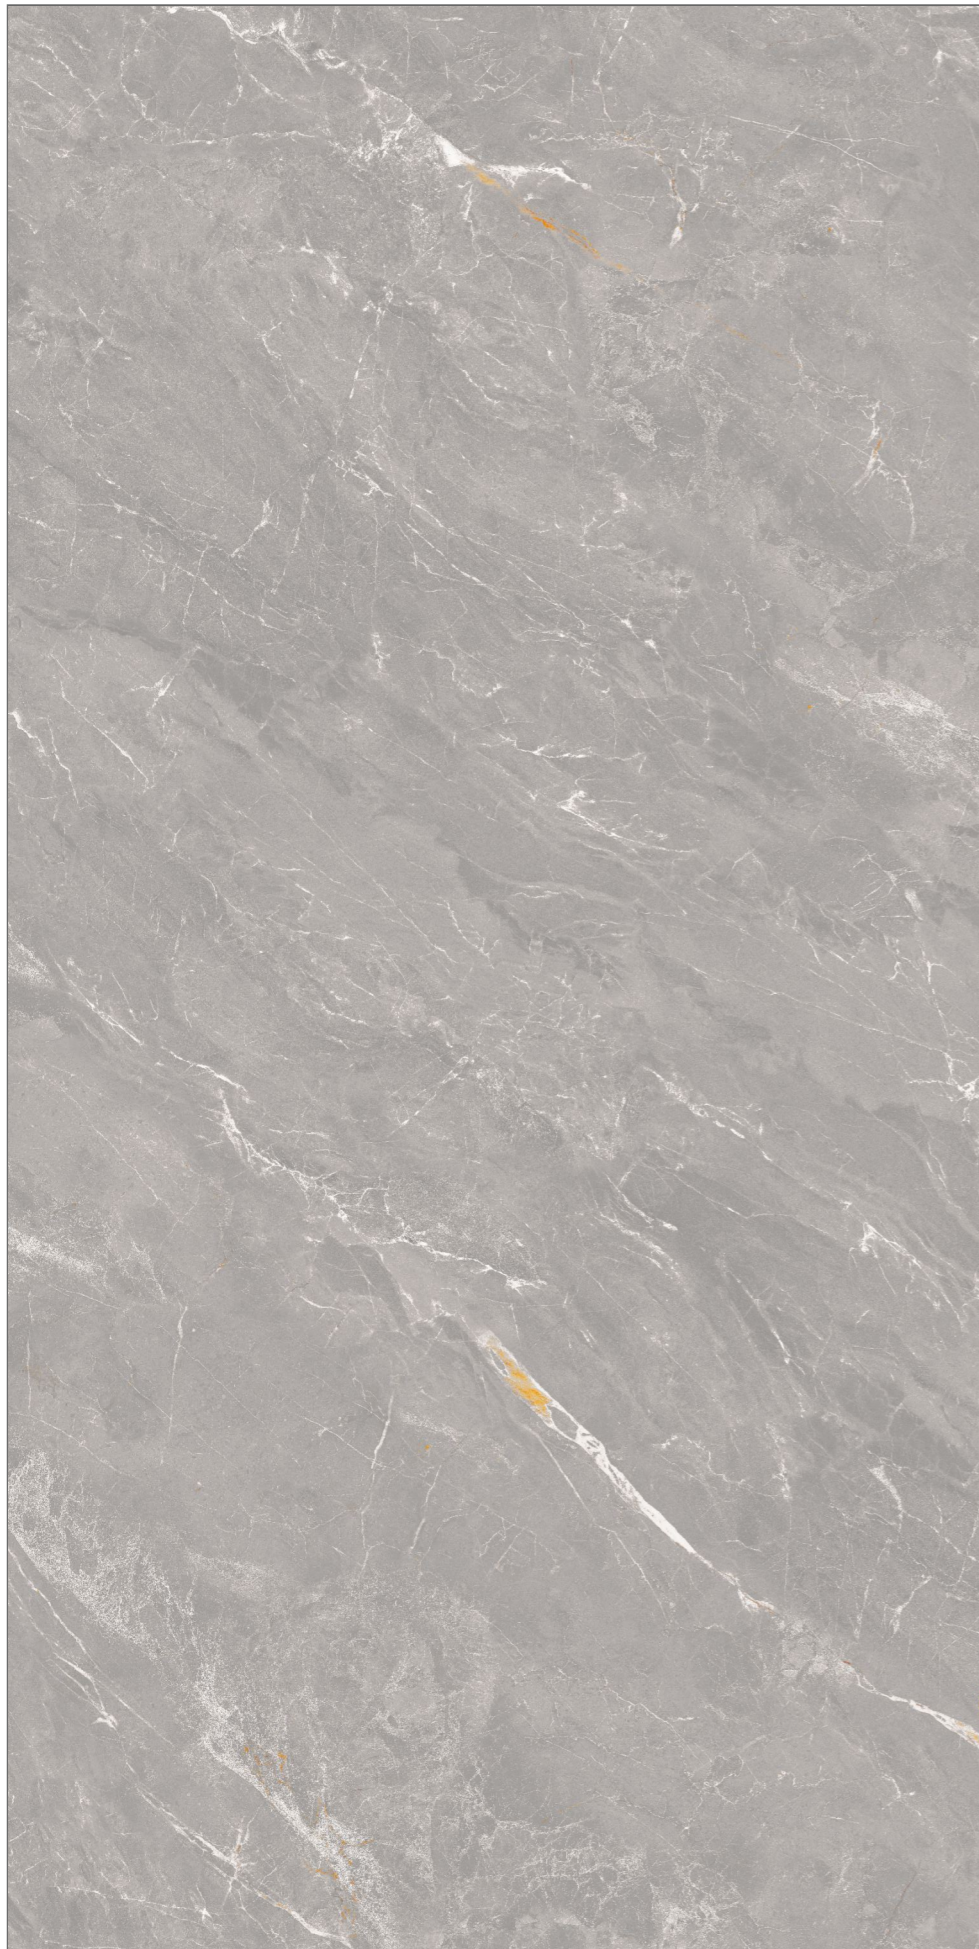

GLOSSY
COLLECTION

DAROH
NEX

Size
600x1200mm

Thickness
9mm

Finish
Glossy

Random
04

[Click To Index](#)

www.raybantile.com