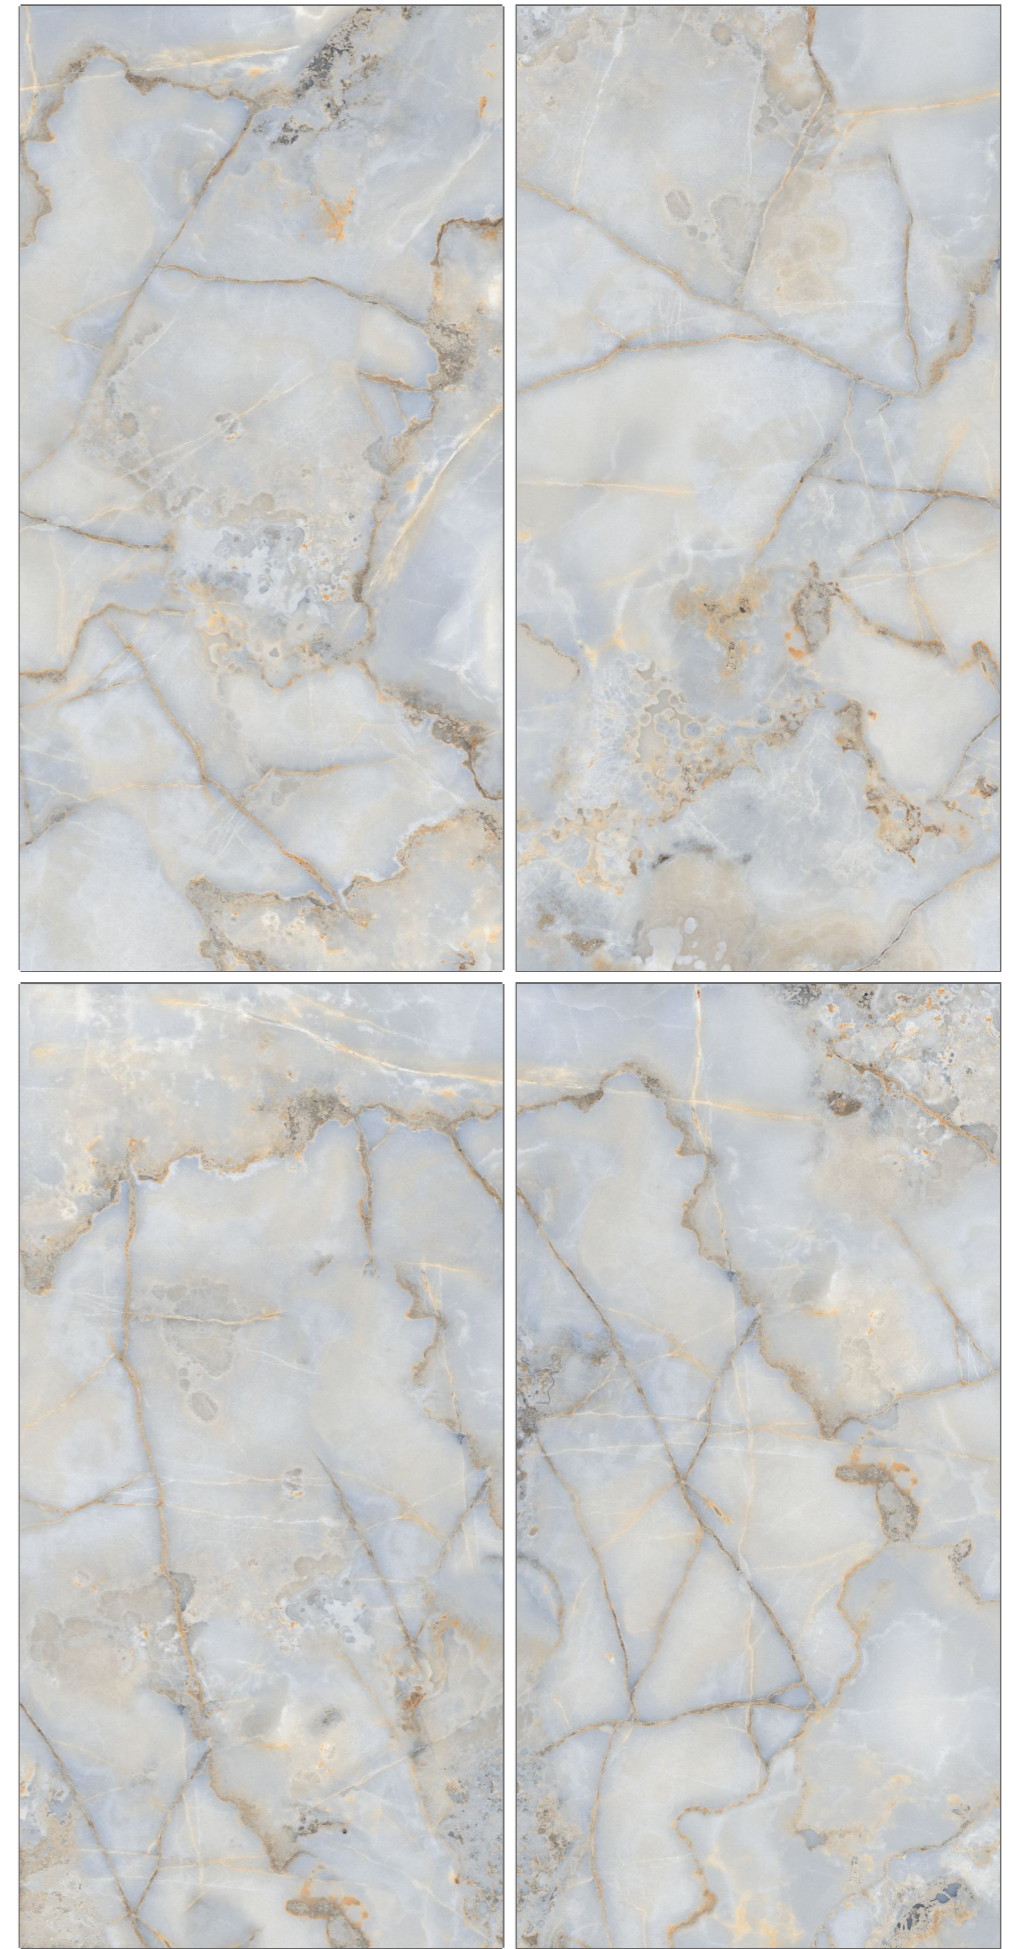

GLOSSY
COLLECTION

CALLISTA
MIX

Size
600x1200mm

Thickness
9mm

Finish
Glossy

Random
04

[Click To Index](#)

www.raybantile.com