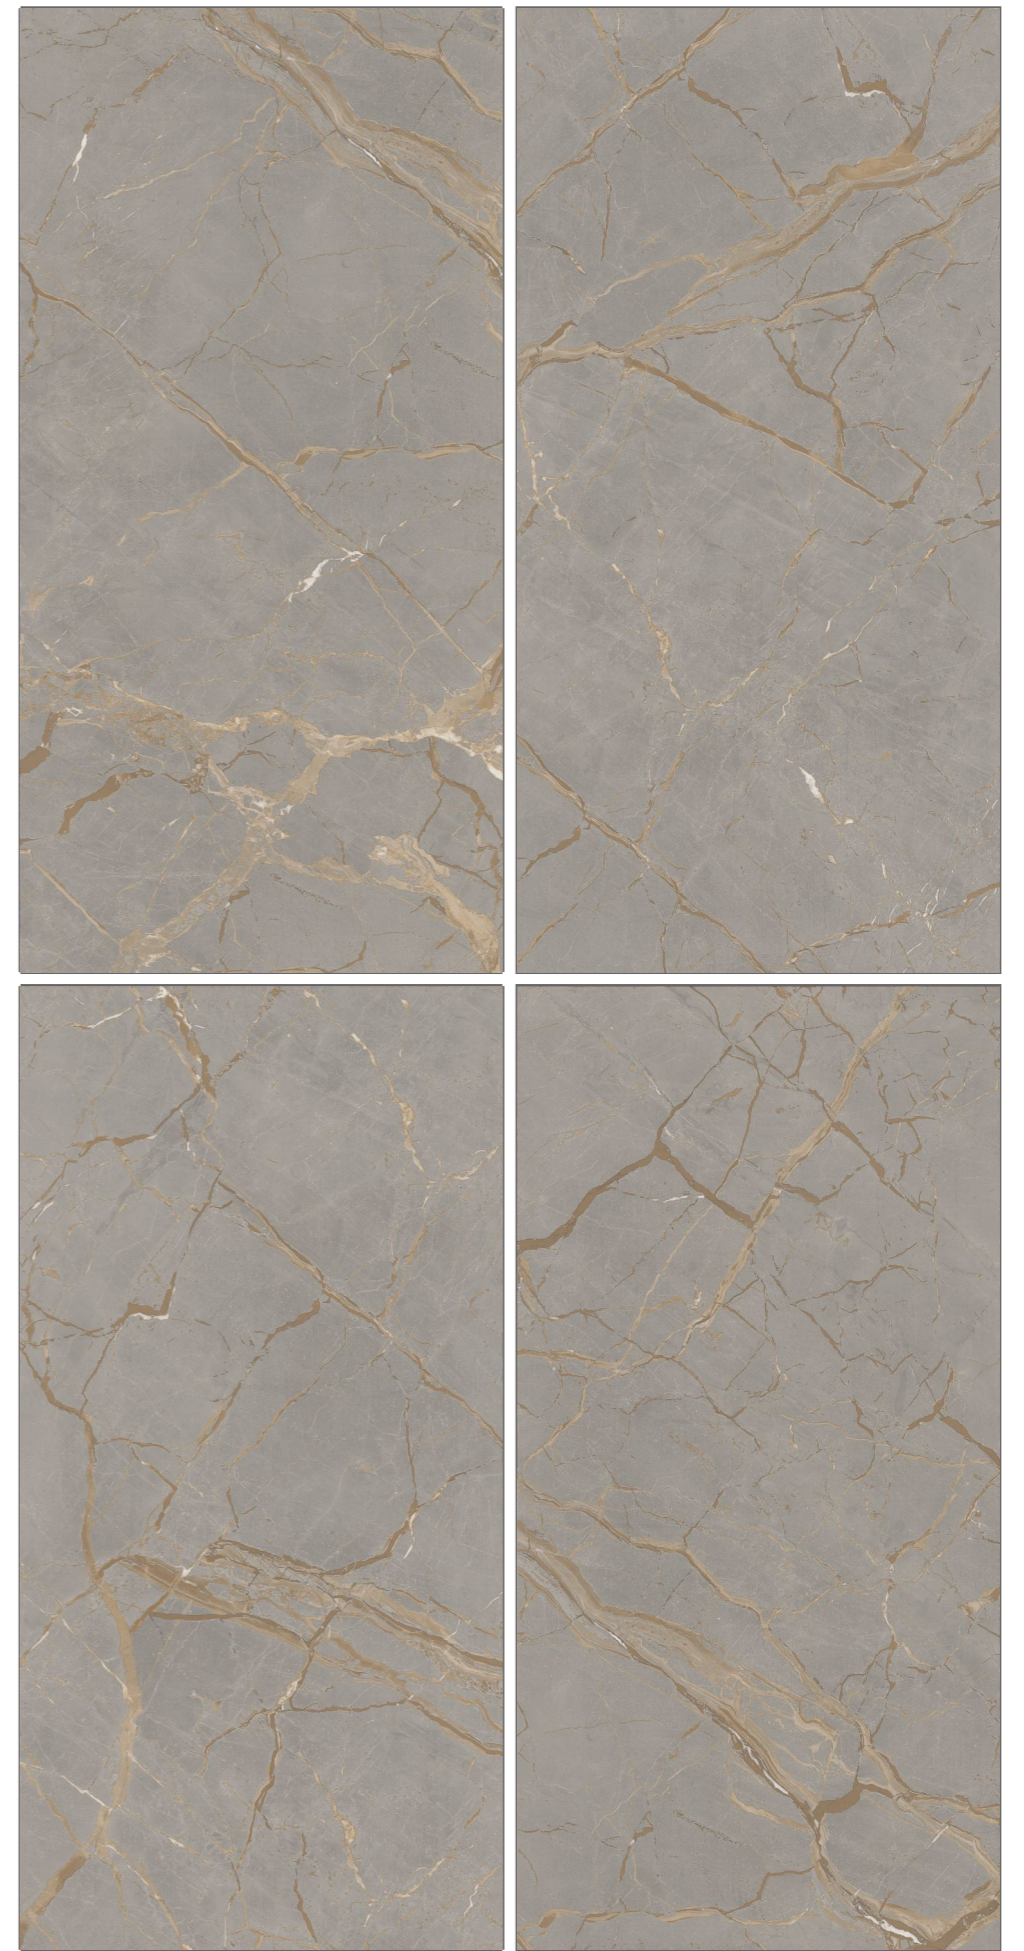

GLOSSY
COLLECTION

**COSAVA
NEX**

Size
600x1200mm

Thickness
9mm

Finish
Glossy

Random
04

[Click To Index](#)

www.raybantile.com