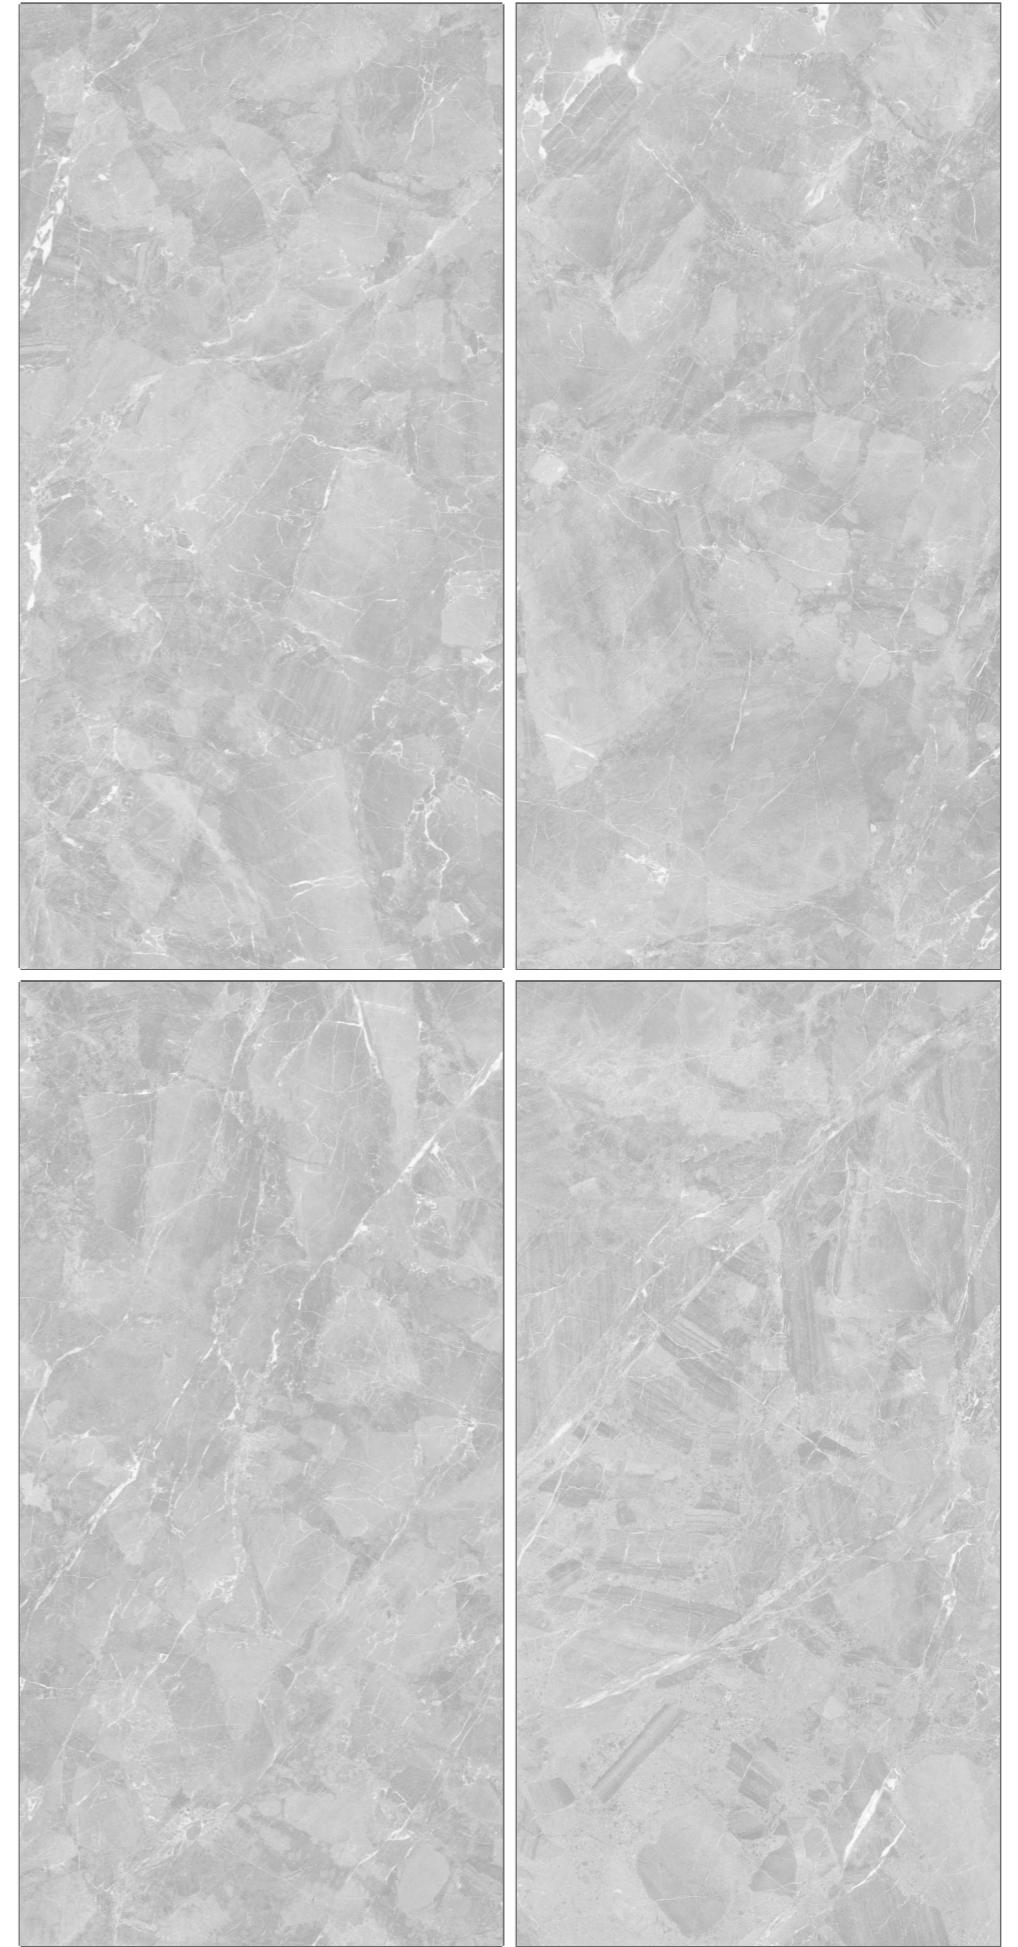

GLOSSY
COLLECTION

BREYT
GREY

Size
600x1200mm

Thickness
9mm

Finish
Glossy

Random
04

[Click To Index](#)

www.raybantile.com