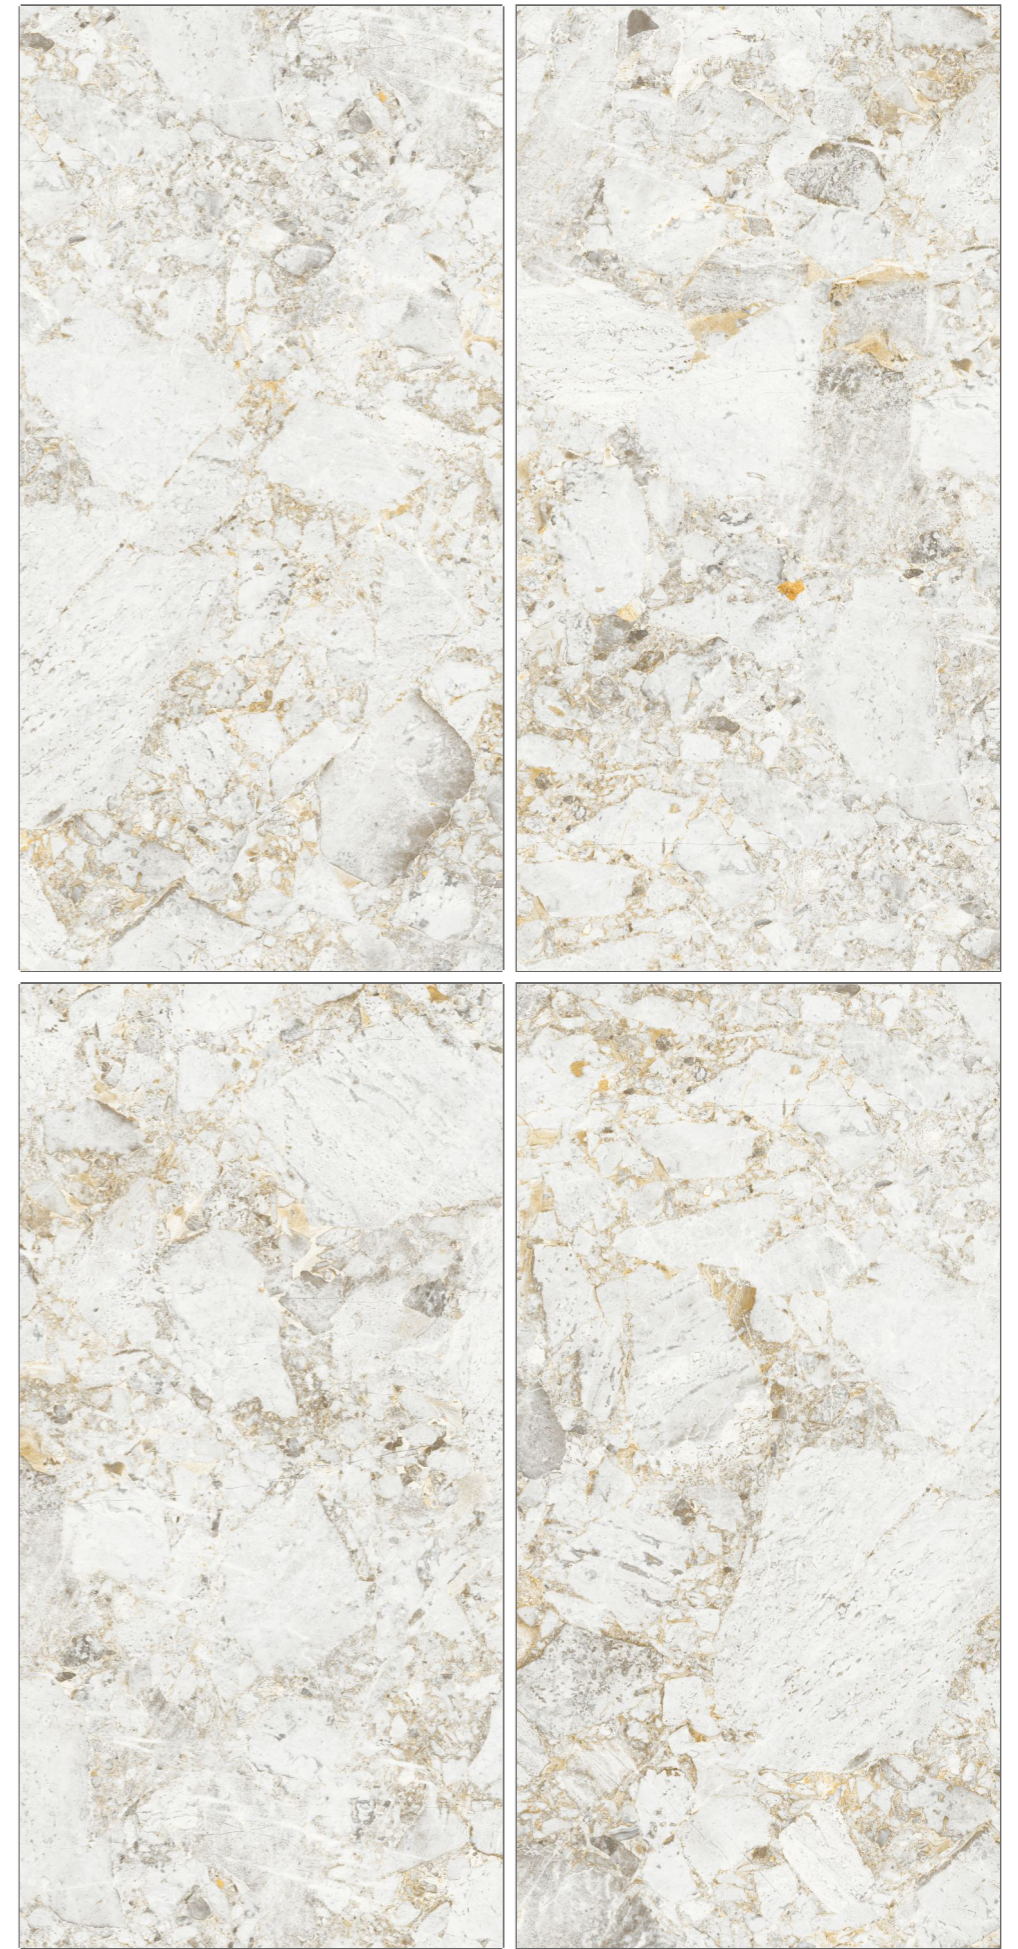

GLOSSY
COLLECTION

**FLUENCE
MIX**

Size
600x1200mm

Thickness
9mm

Finish
Glossy

Random
04

[Click To Index](#)

www.raybantile.com