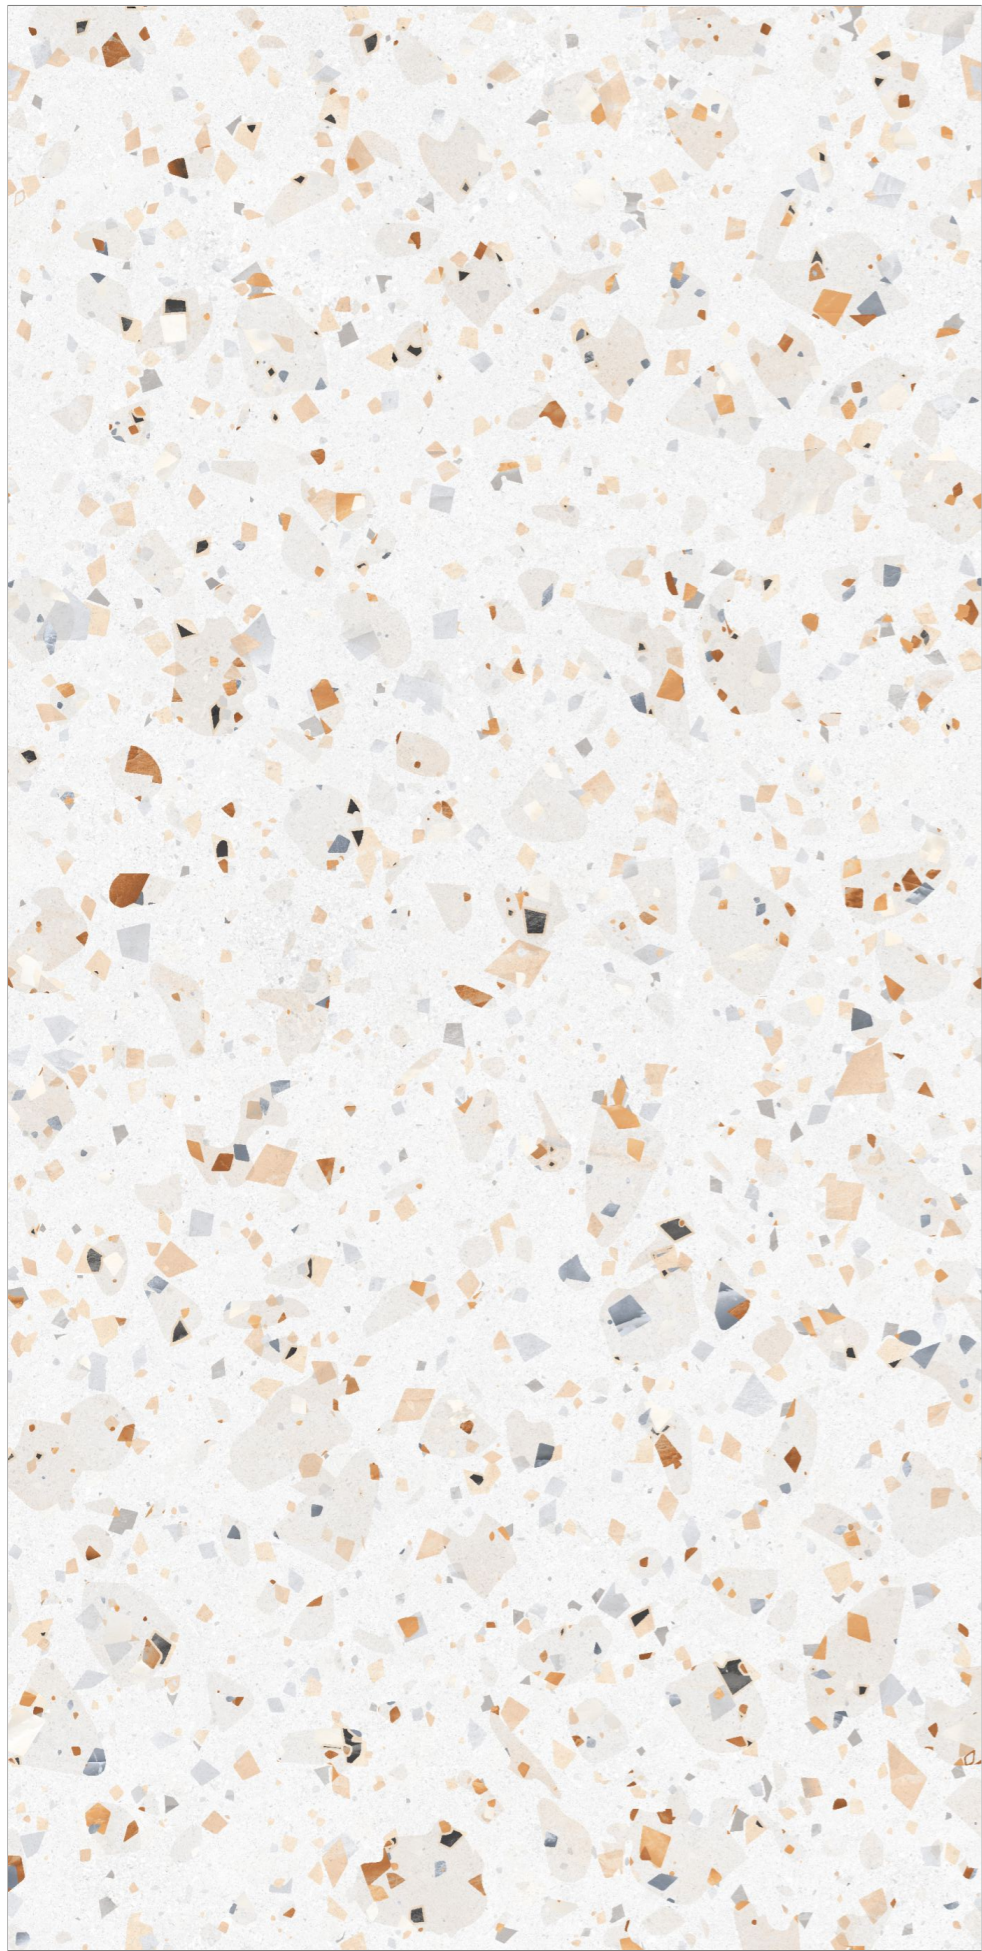

Size
600x1200mm

Thickness
9mm

Finish
Carving

Random
04

[Click To Index](#)

www.raybantile.com

STELLAR
COLLECTION

VINYEL
BROWN