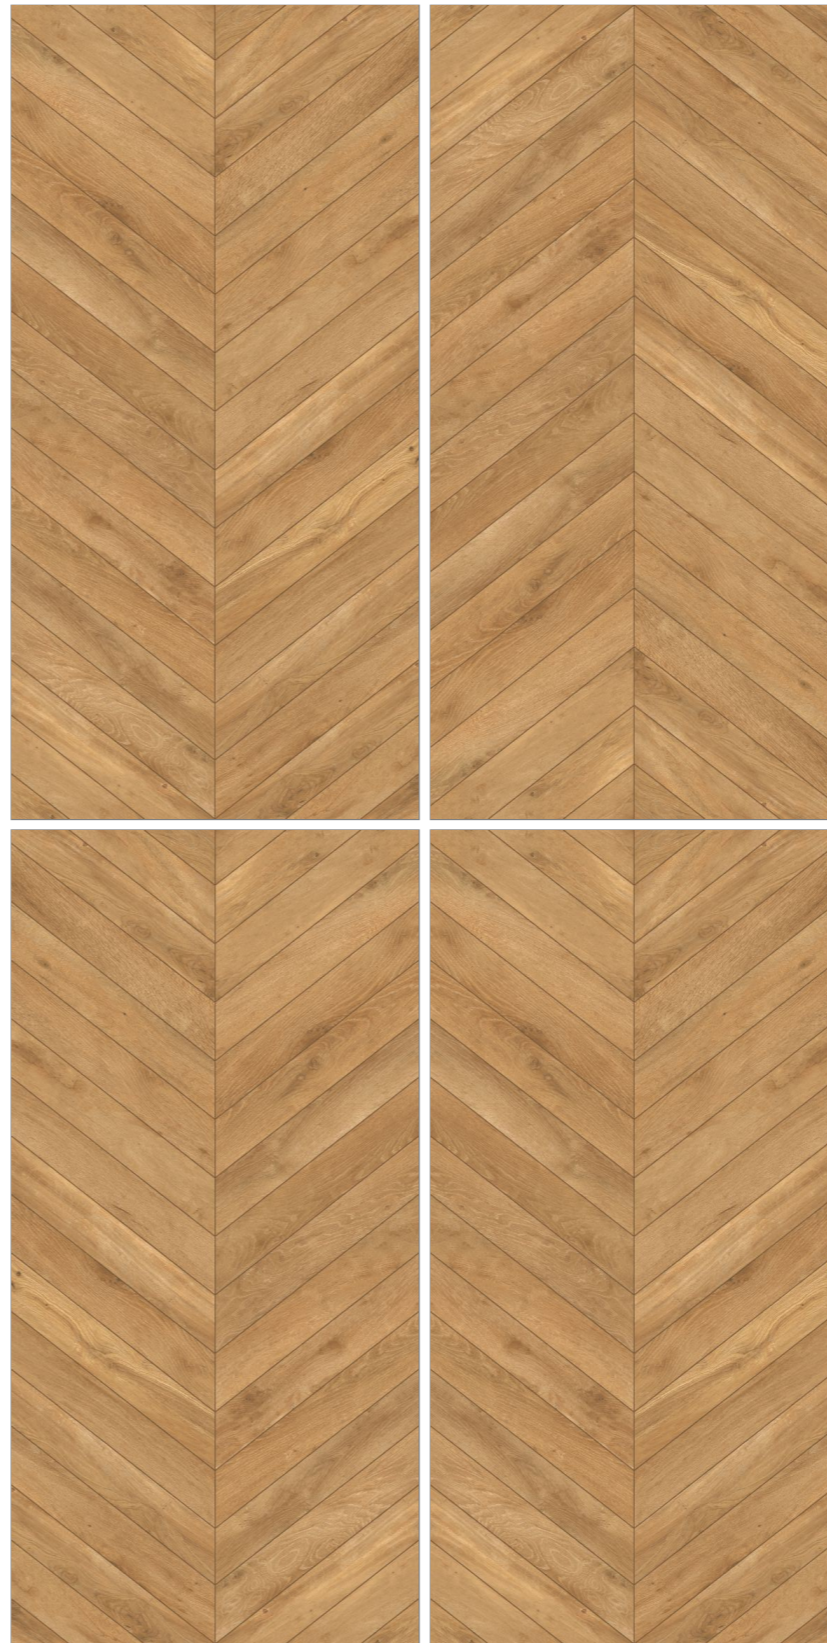

Size
600x1200mm

Thickness
9mm

Finish
Wood Carving

Random
04

[Click To Index](#)

www.raybantile.com

TEAK WOOD NEX

STELLAR
COLLECTION