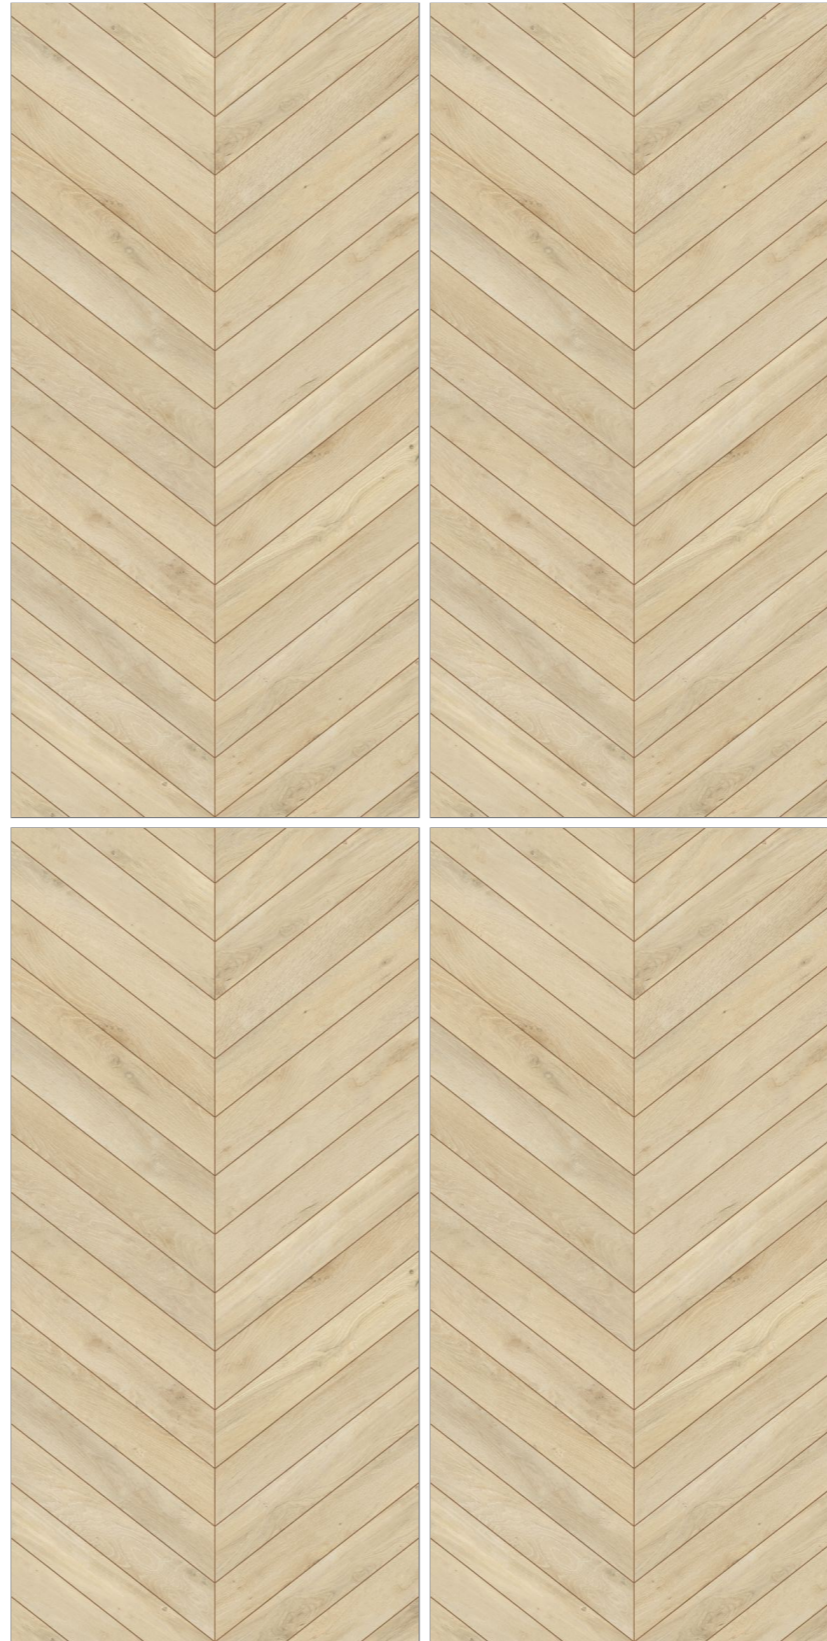

Size
600x1200mm

Thickness
9mm

Finish
Wood Carving

[Click To Index](#)

www.raybantile.com

TIMBER COCO

STELLAR
COLLECTION

TIMBER
NATURAL