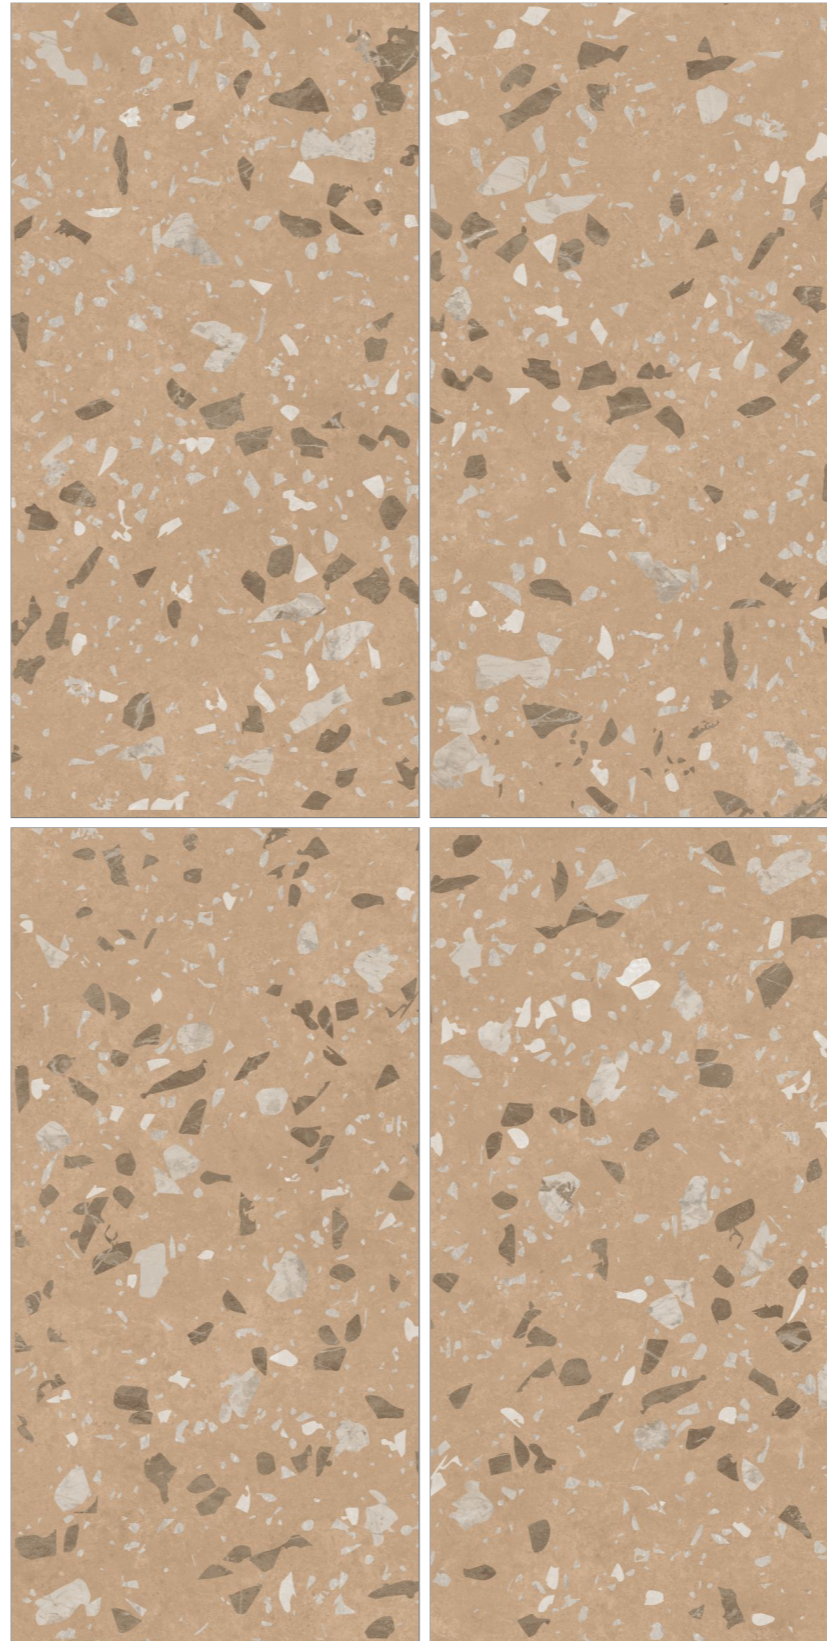

Random
04

[Click To Index](#)

www.raybantile.com

CORNET SAND

STELLAR
COLLECTION

EURO
BROWN

Size
600x1200mm

Thickness
9mm