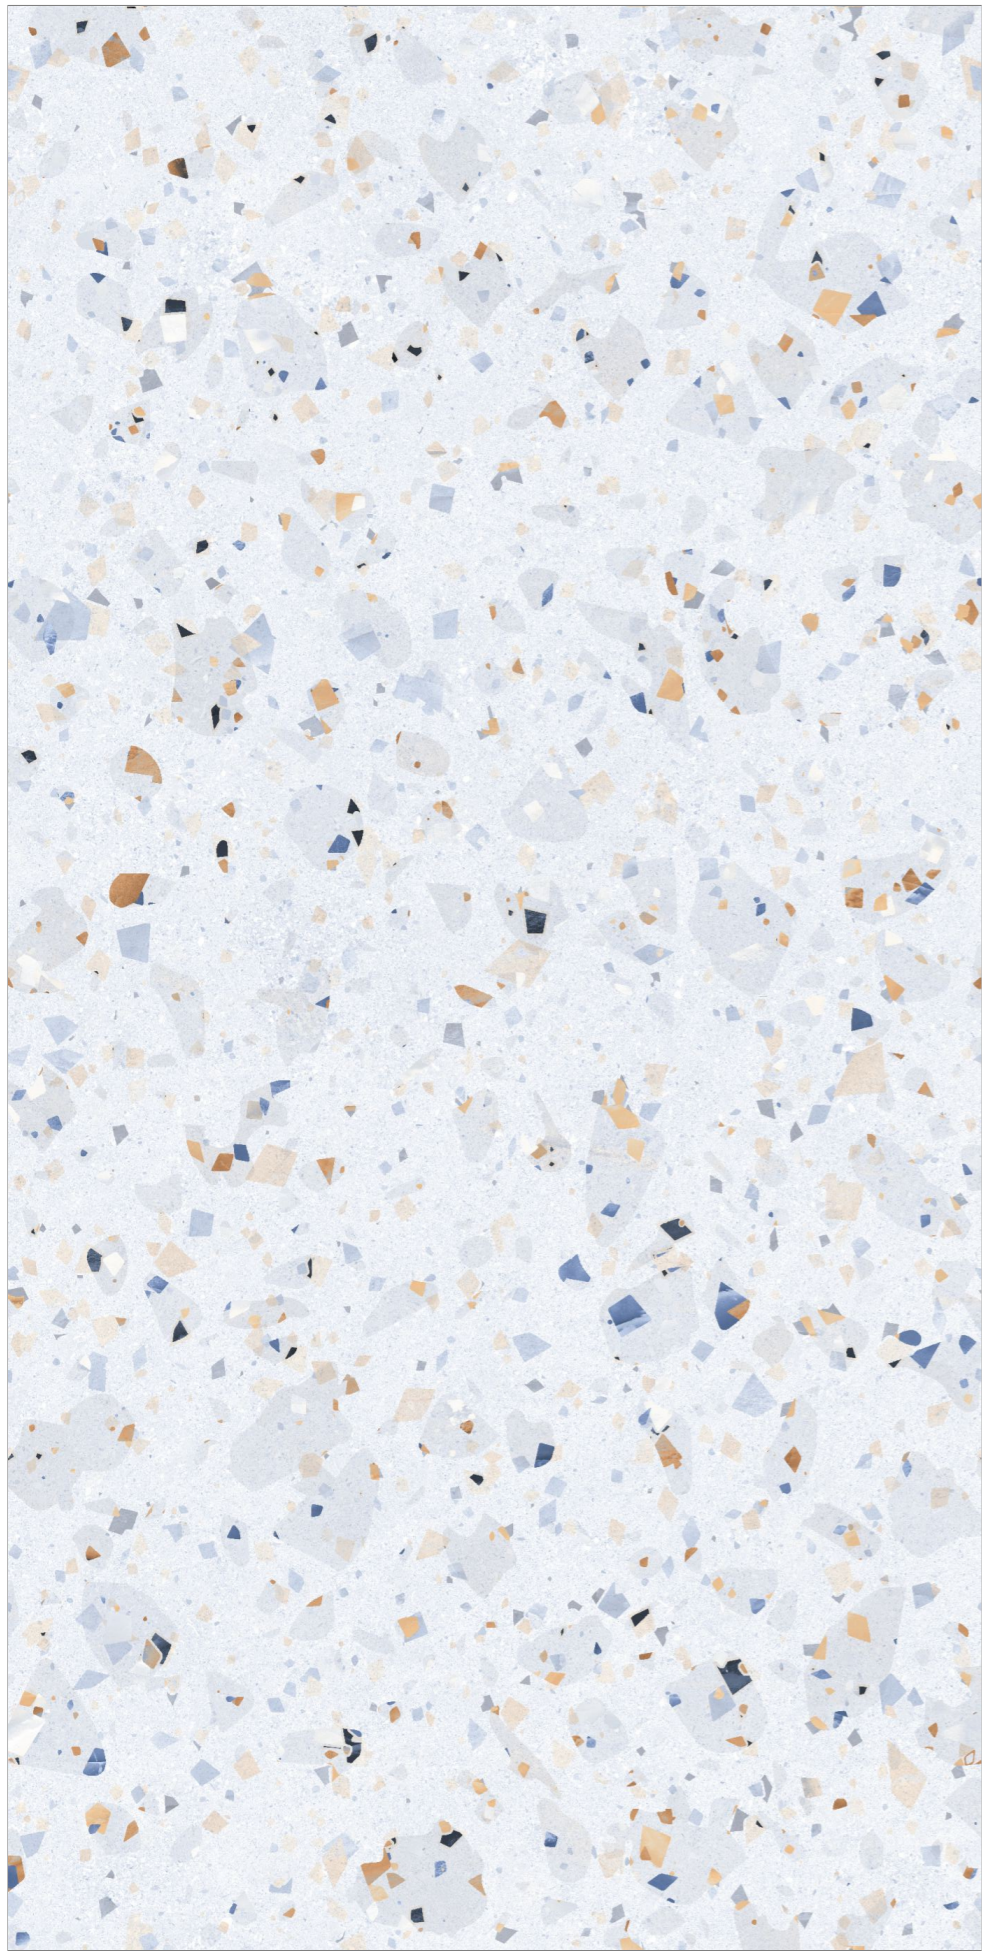

STELLAR
COLLECTION

VINYEL
MINT

Size
600x1200mm

Thickness
9mm

Finish
Carving

Random
04

[Click To Index](#)

www.raybantile.com