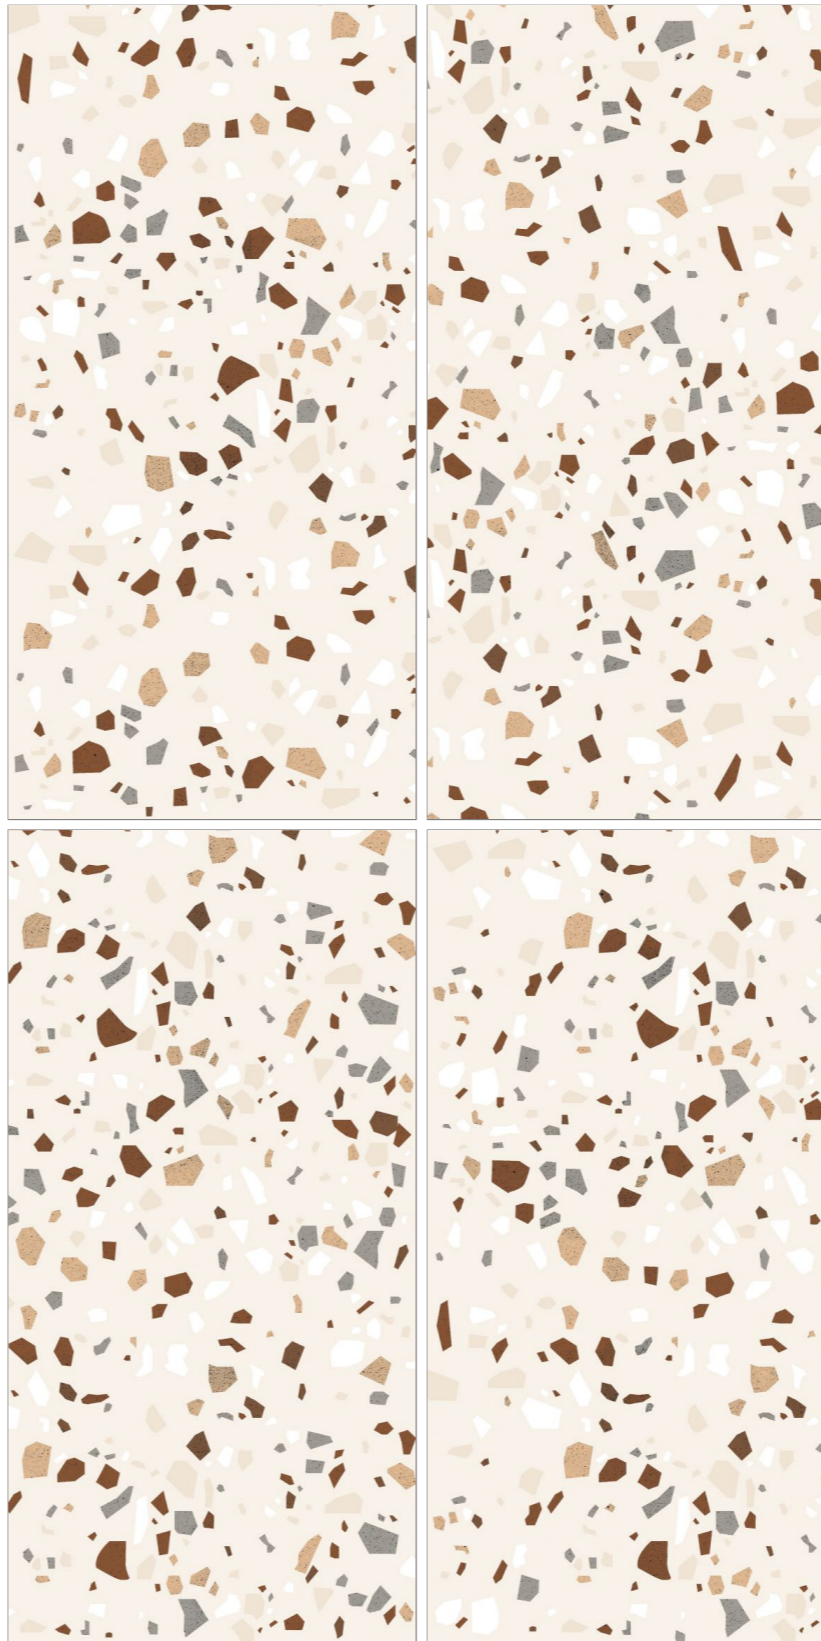

Thickness
9mm

Finish
Carving

Random
04

[Click To Index](#)

www.raybantile.com

STELLAR
COLLECTION

LLOYD
EARTH

Size
600x1200mm