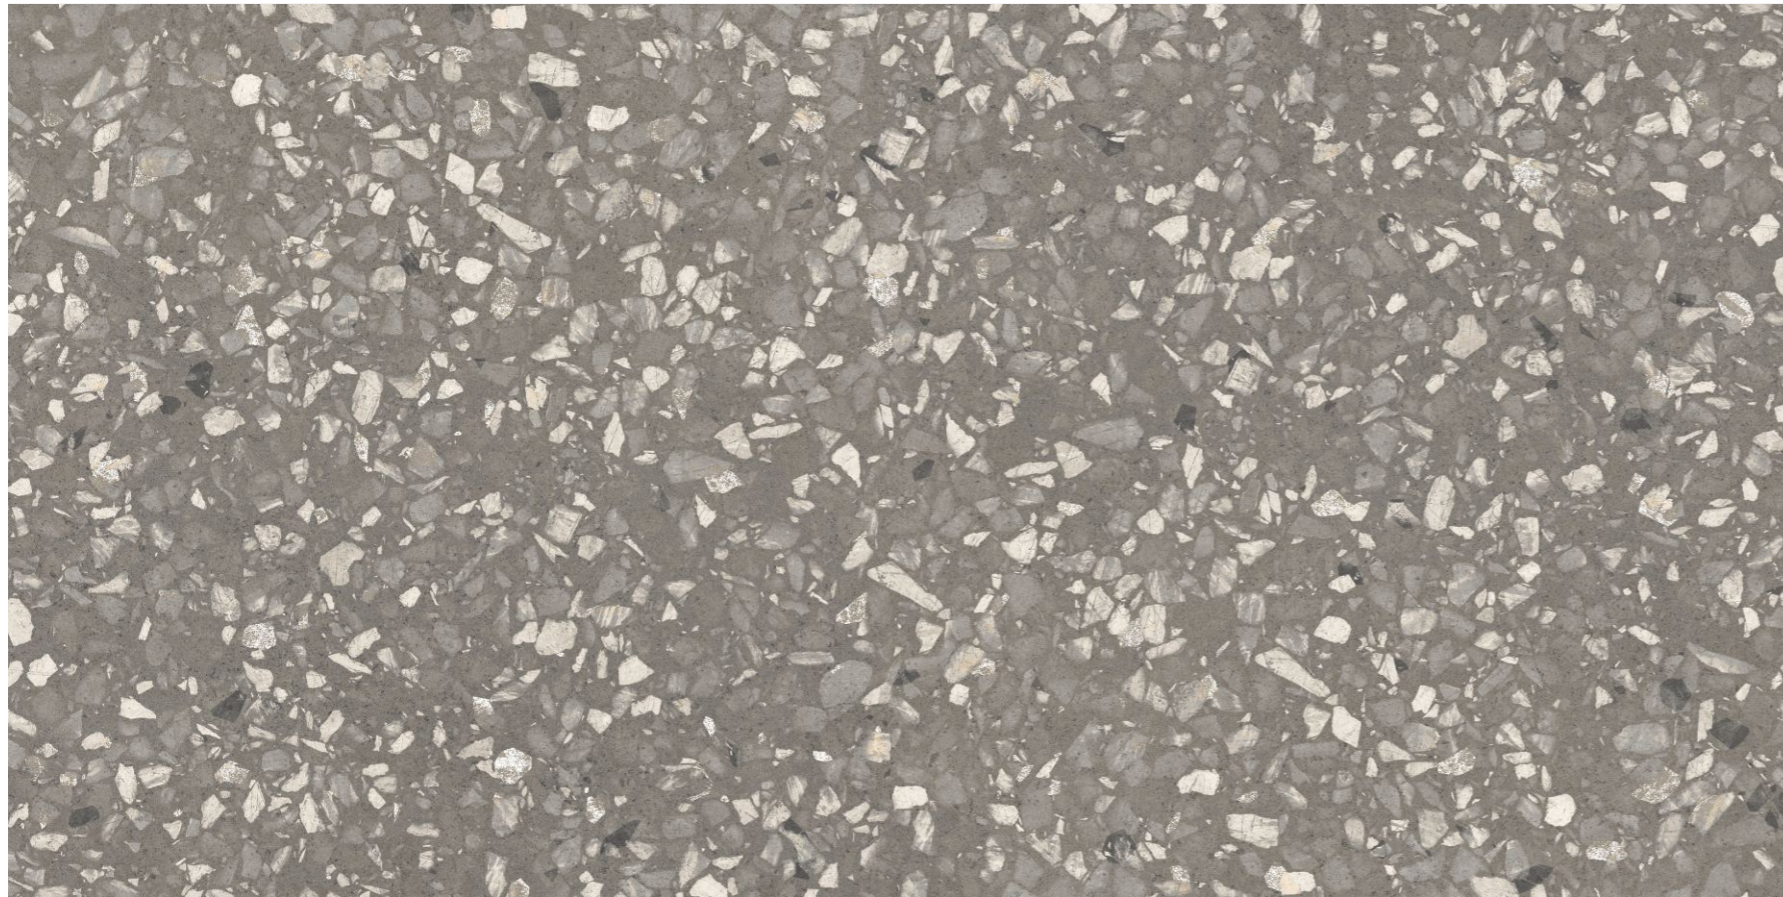

Elegance Underfoot
Discover Matt Tiles.

Size: 600x1200mm
Finish: Matt
Thickness: 9mm
Random: 04

[Click To Index](#)

PEAK
COLLECTION

by

RayBan^{TM}
SURFACES LLP

www.raybantile.com