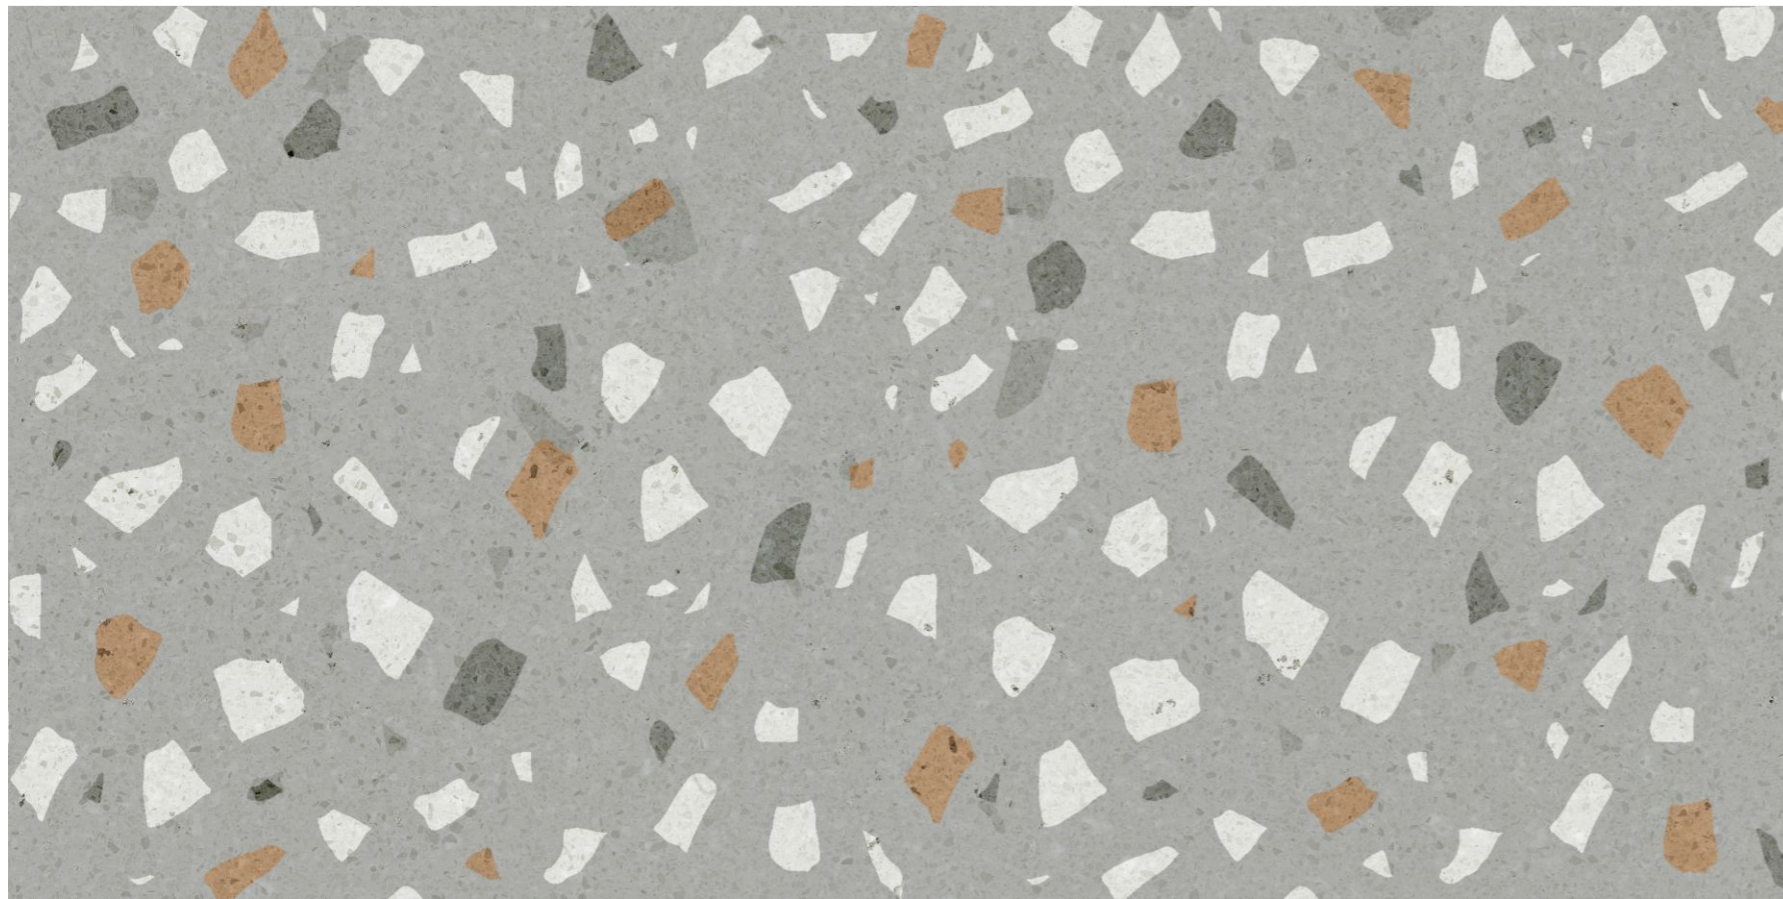

Elegance Underfoot
Discover Matt Tiles.

Size: 600x1200mm
Finish: Matt
Thickness: 9mm
Random: 04

[Click To Index](#)

PEAK
COLLECTION

by

RayBan^{TM}
SURFACES LLP

www.raybantile.com