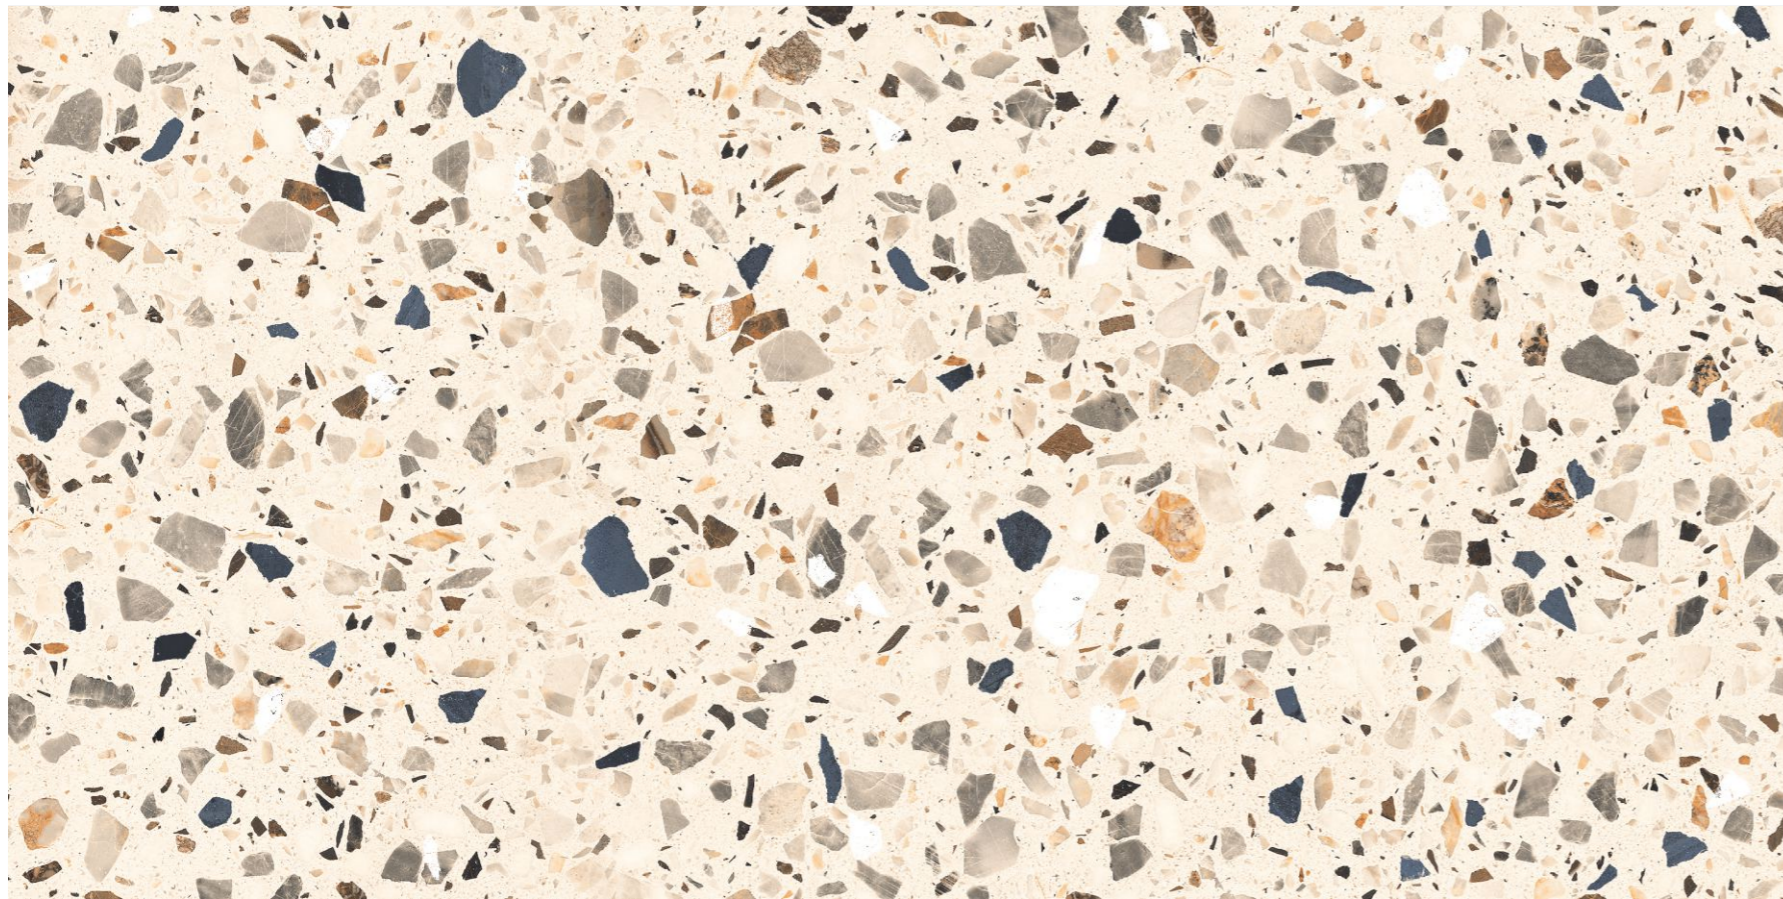

Elegance Underfoot
Discover Matt Tiles.

Size: 600x1200mm
Finish: Matt
Thickness: 9mm
Random: 04

[Click To Index](#)

PEAK
COLLECTION

by

RayBan^{TM}
SURFACES LLP

www.raybantile.com