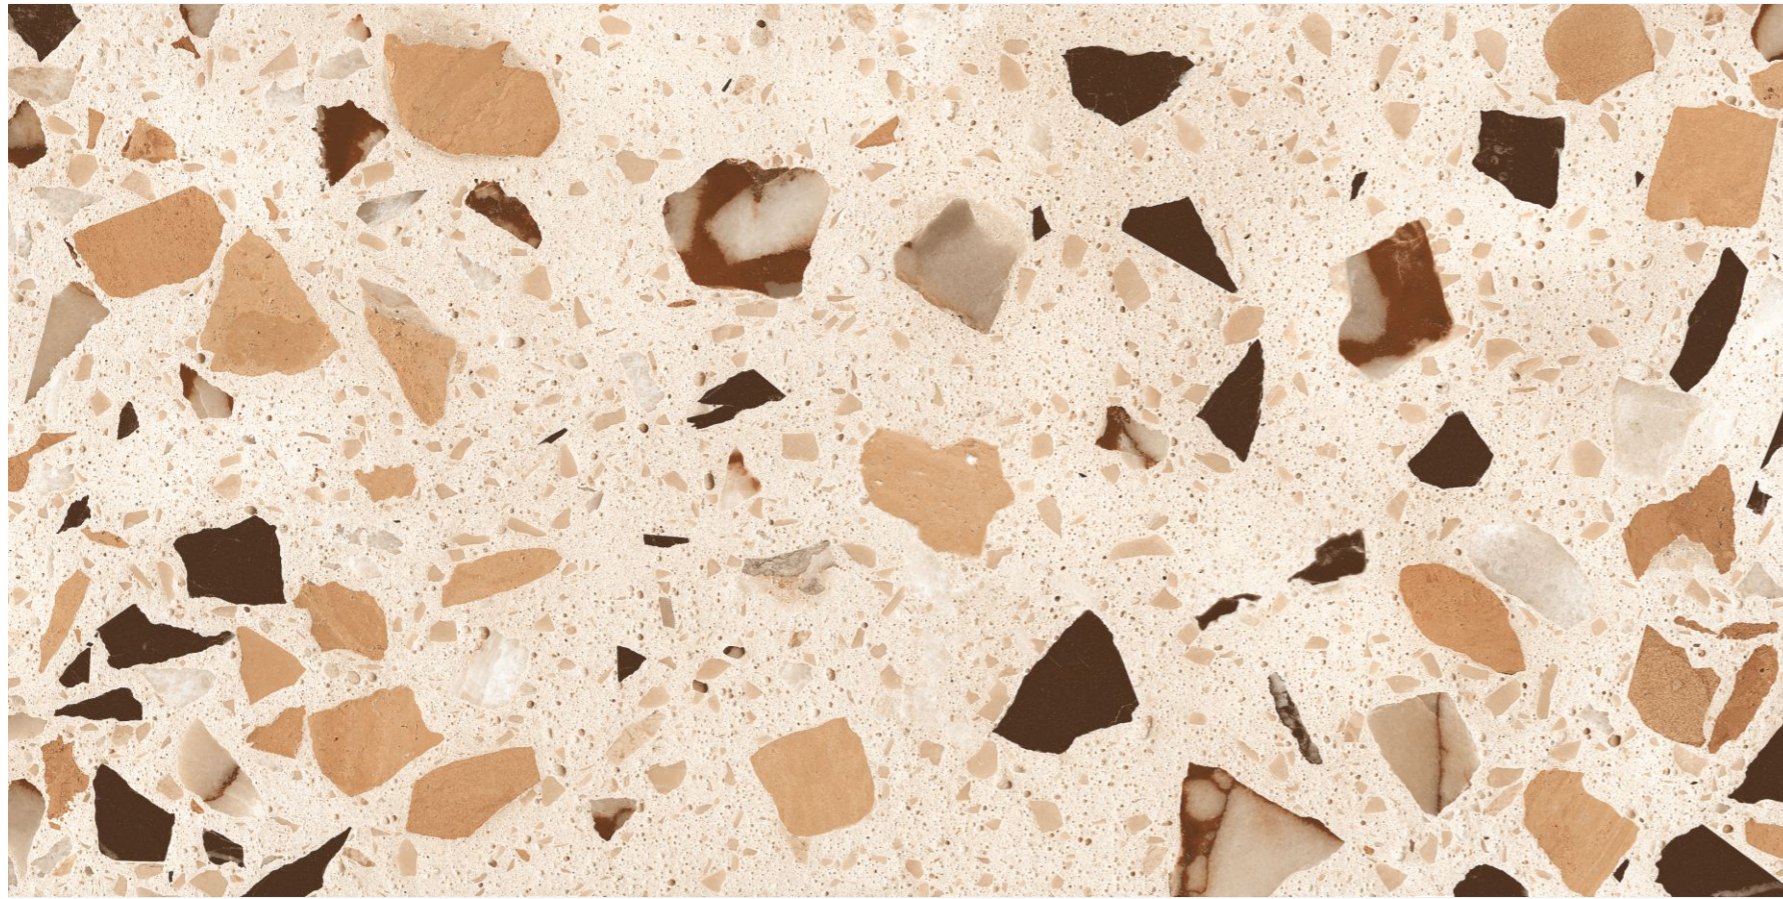

Elegance Underfoot
Discover Matt Tiles.

Size: 600x1200mm
Finish: Matt
Thickness: 9mm
Random: 03

[Click To Index](#)

PEAK
COLLECTION

by

RayBan^{TM}
SURFACES LLP

www.raybantile.com