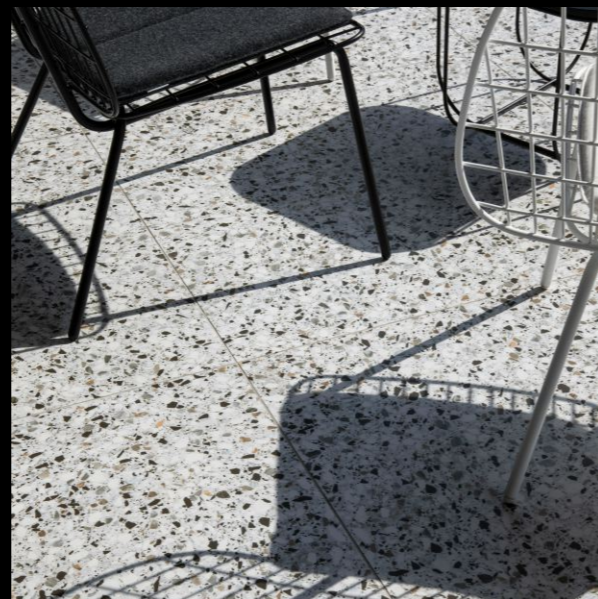

TIMELESS **ELEGANCE**

STORY OF **TERRAZZO** & **WOOD** SERIES

Discover the perfect blend of terrazzo's vibrant patterns and wood's warm elegance. A stylish harmony for any space.

PEAK
COLLECTION

RayBan^{TM}
SURFACES LLP