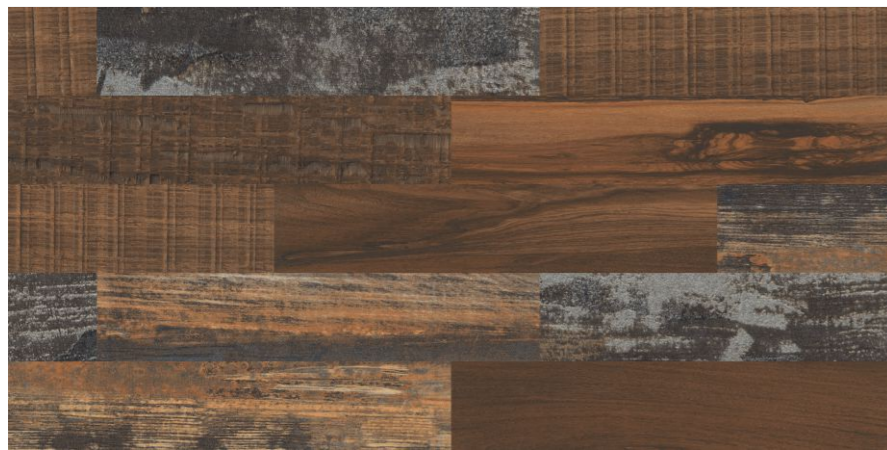

**PEAK**  
COLLECTION

*by*

 **RayBan**<sup>TM</sup>  
SURFACES LLP

[www.raybantile.com](http://www.raybantile.com)

**Riga Wood Coco**

Elegance Underfoot  
**Discover Matt Tiles.**

**Size:** 600x1200mm

**Finish:** Matt