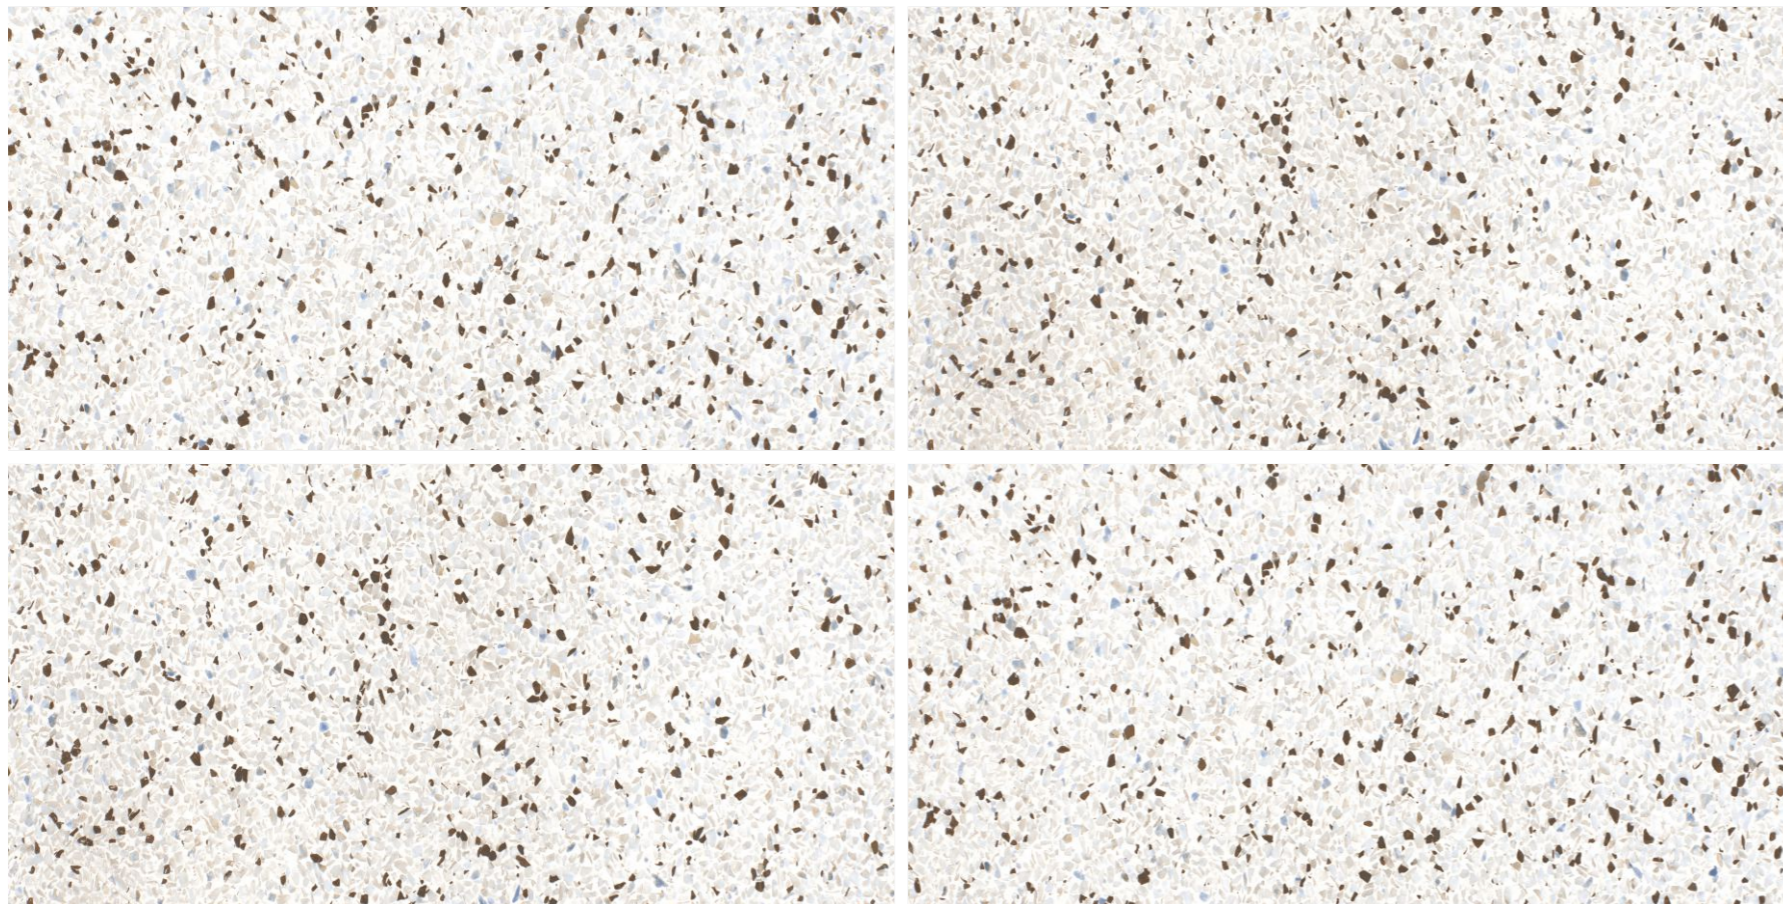

Italino Snow

Elegance Underfoot
Discover Matt Tiles.

Size: 600x1200mm

Finish: Matt

Thickness: 9mm

Random: 02

[Click To Index](#)

PEAK
COLLECTION

by

RayBan^{TM}
SURFACES LLP

www.raybantile.com