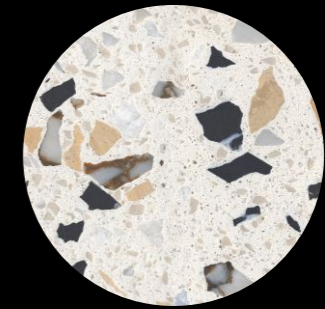

STORY OF **TERRAZZO** & **WOOD** SERIES

Discover the perfect blend of terrazzo's vibrant patterns and wood's warm elegance. A stylish harmony for any space.

PEAK
COLLECTION

RayBan^{TM}
SURFACES LLP