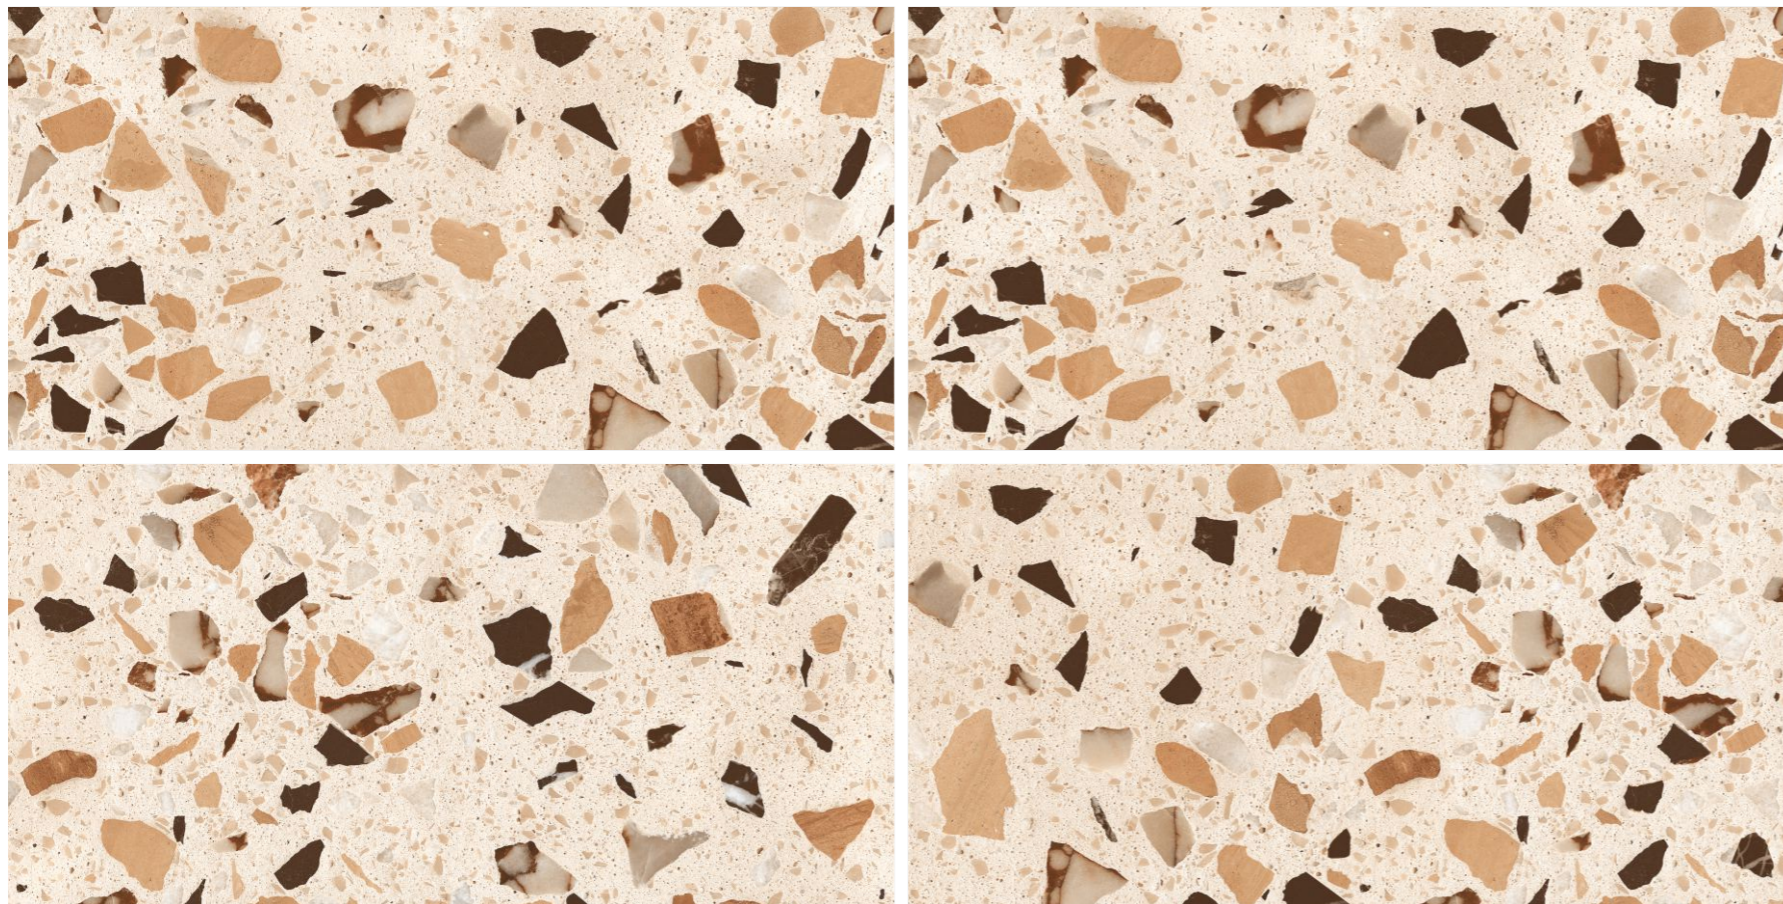

Flint Brown

Elegance Underfoot
Discover Matt Tiles.

Size: 600x1200mm
Finish: Matt
Thickness: 9mm
Random: 03

[Click To Index](#)

PEAK
COLLECTION

by

RayBan^{TM}
SURFACES LLP

www.raybantile.com