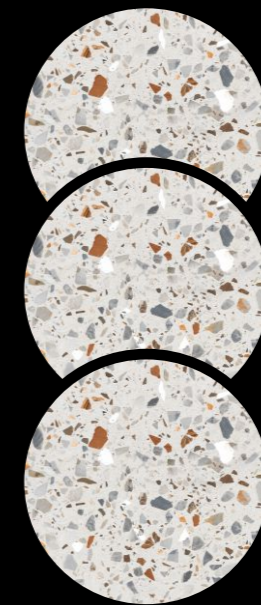

TRANSFORM YOUR **SPACE**
WITH THE STRIKING CONTRAST
OF **TERRAZZO** TILES.

Elevate your space with the stunning blend of terrazzo and wood tiles. Terrazzo tiles, known for their vibrant patterns and durable finish, bring a contemporary flair to any room, effortlessly capturing attention with their unique designs. Paired with the natural warmth and timeless elegance of wood tiles, you create a harmonious balance between modern sophistication and rustic charm.