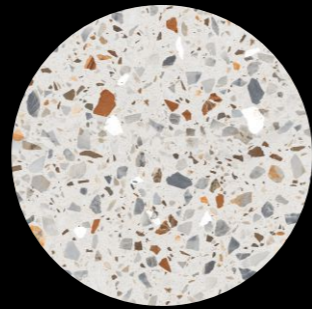

STORY OF **TERRAZZO** & **WOOD** SERIES

Discover the perfect blend of terrazzo's vibrant patterns and wood's warm elegance. A stylish harmony for any space.

PEAK
COLLECTION

RayBan^{TM}
SURFACES LLP