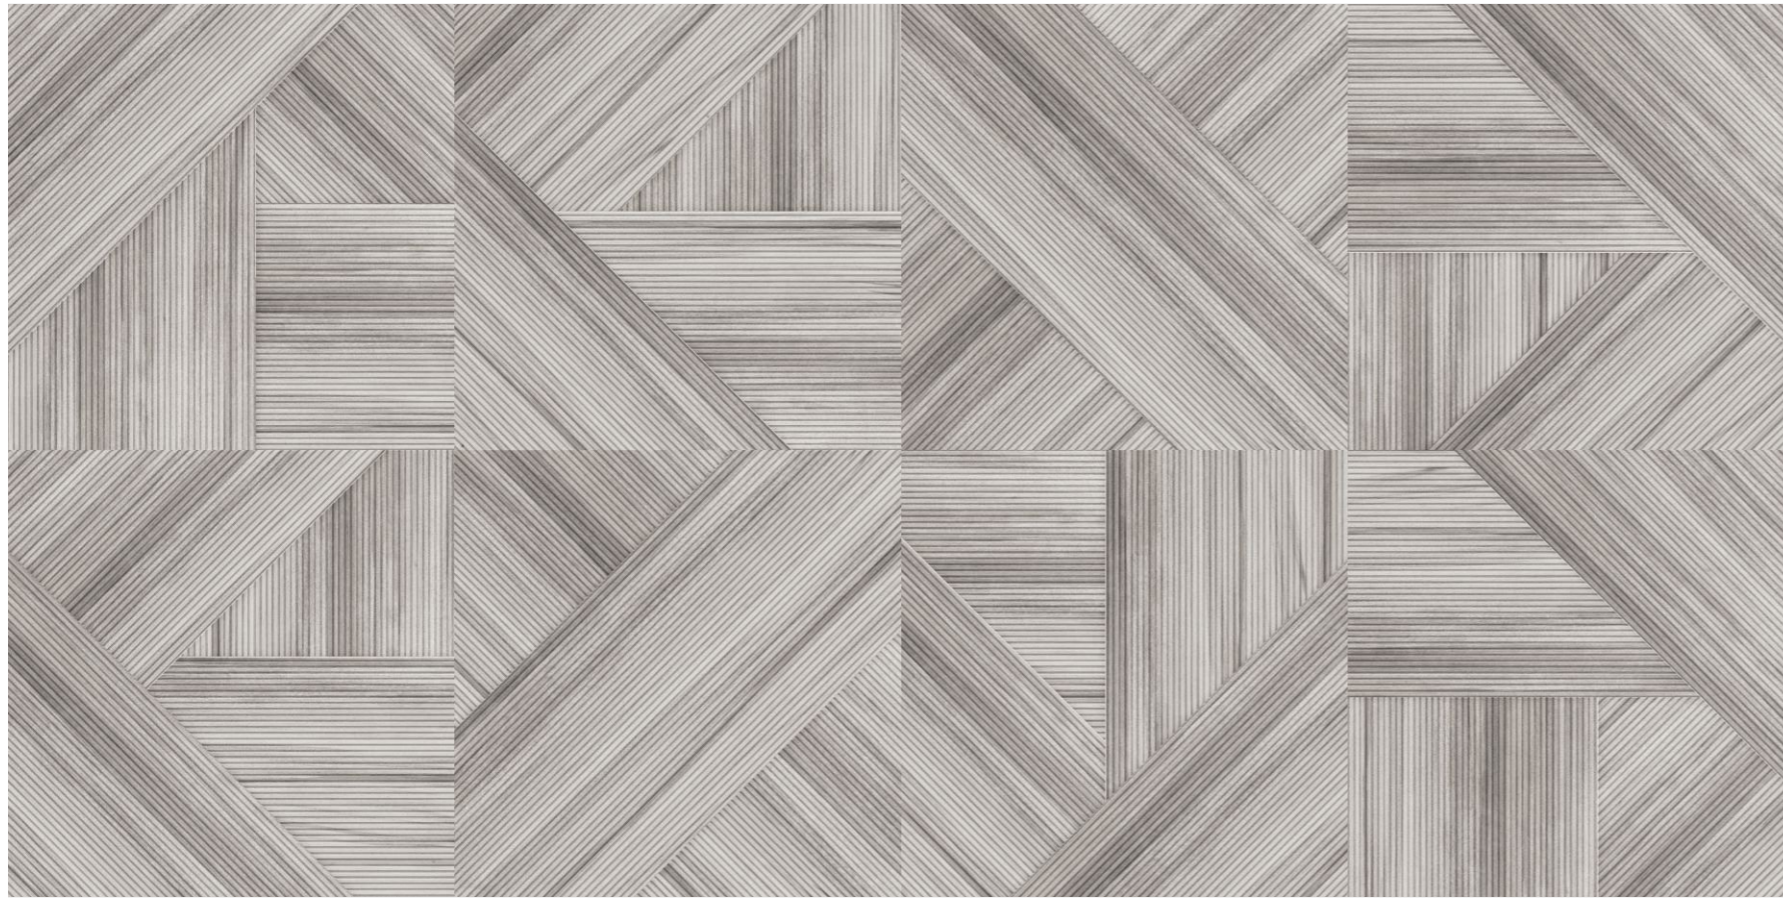

Elegance Underfoot
Discover Matt Tiles.

Size: 600x1200mm
Finish: Matt
Thickness: 9mm

[Click To Index](#)

PEAK
COLLECTION

by

RayBan^{TM}
SURFACES LLP

www.raybantile.com