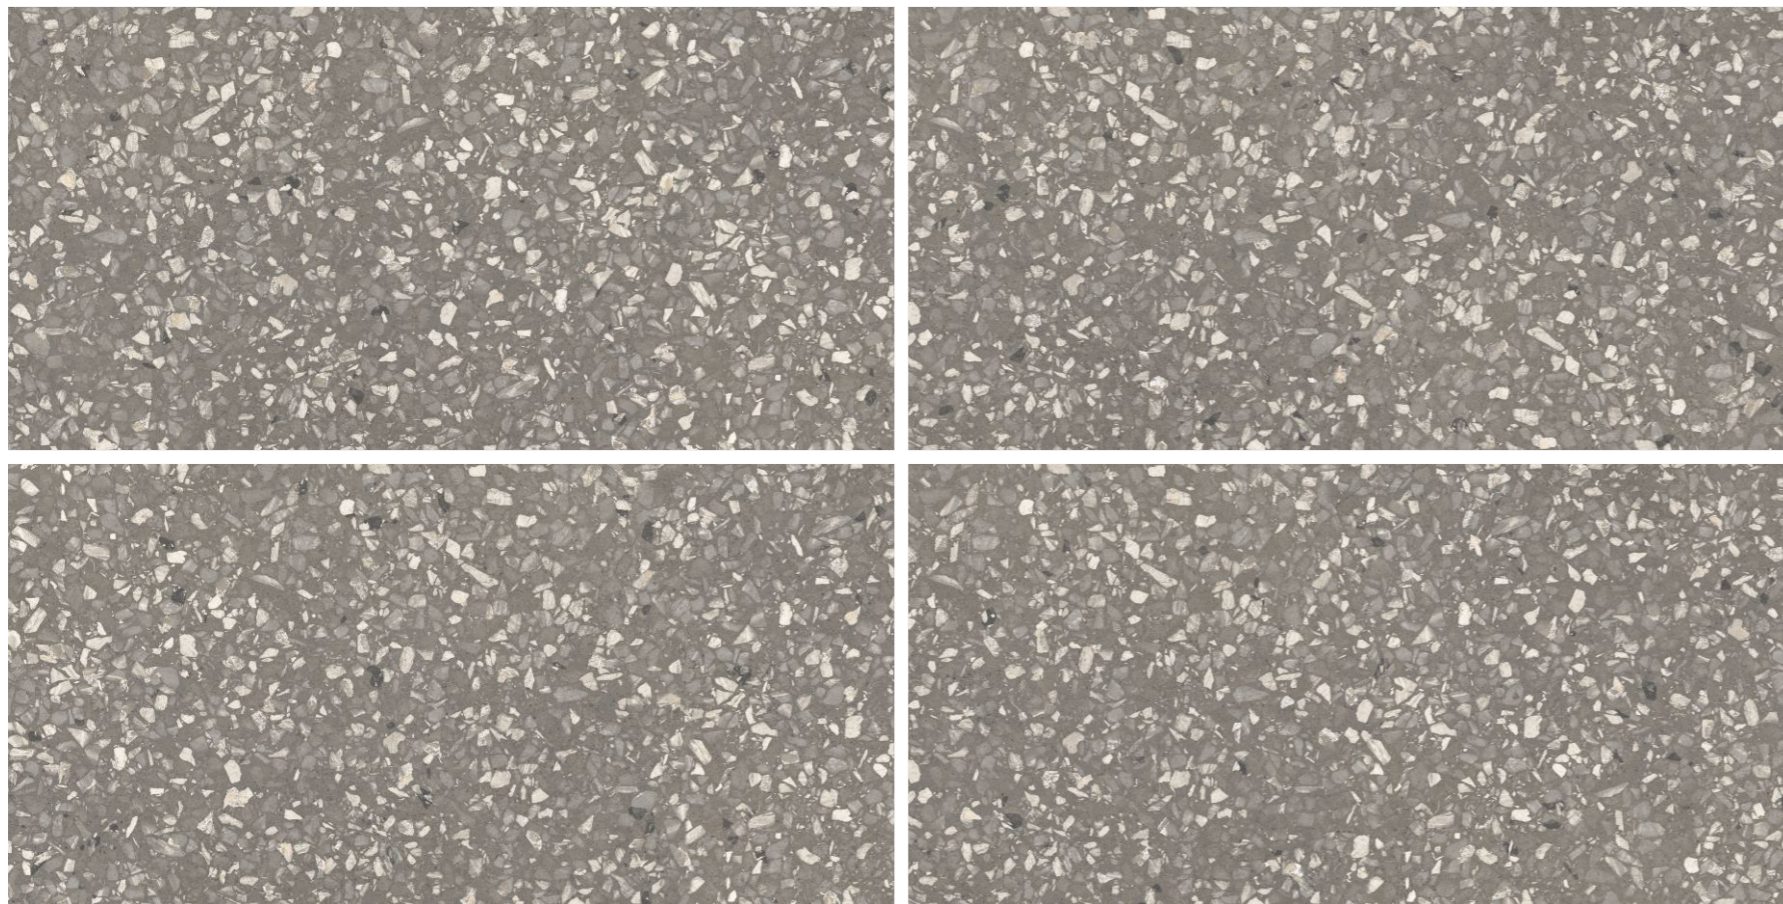

Garedior Grey

Elegance Underfoot
Discover Matt Tiles.

Size: 600x1200mm
Finish: Matt
Thickness: 9mm
Random: 04

[Click To Index](#)

PEAK
COLLECTION

by

RayBan^{TM}
SURFACES LLP

www.raybantile.com