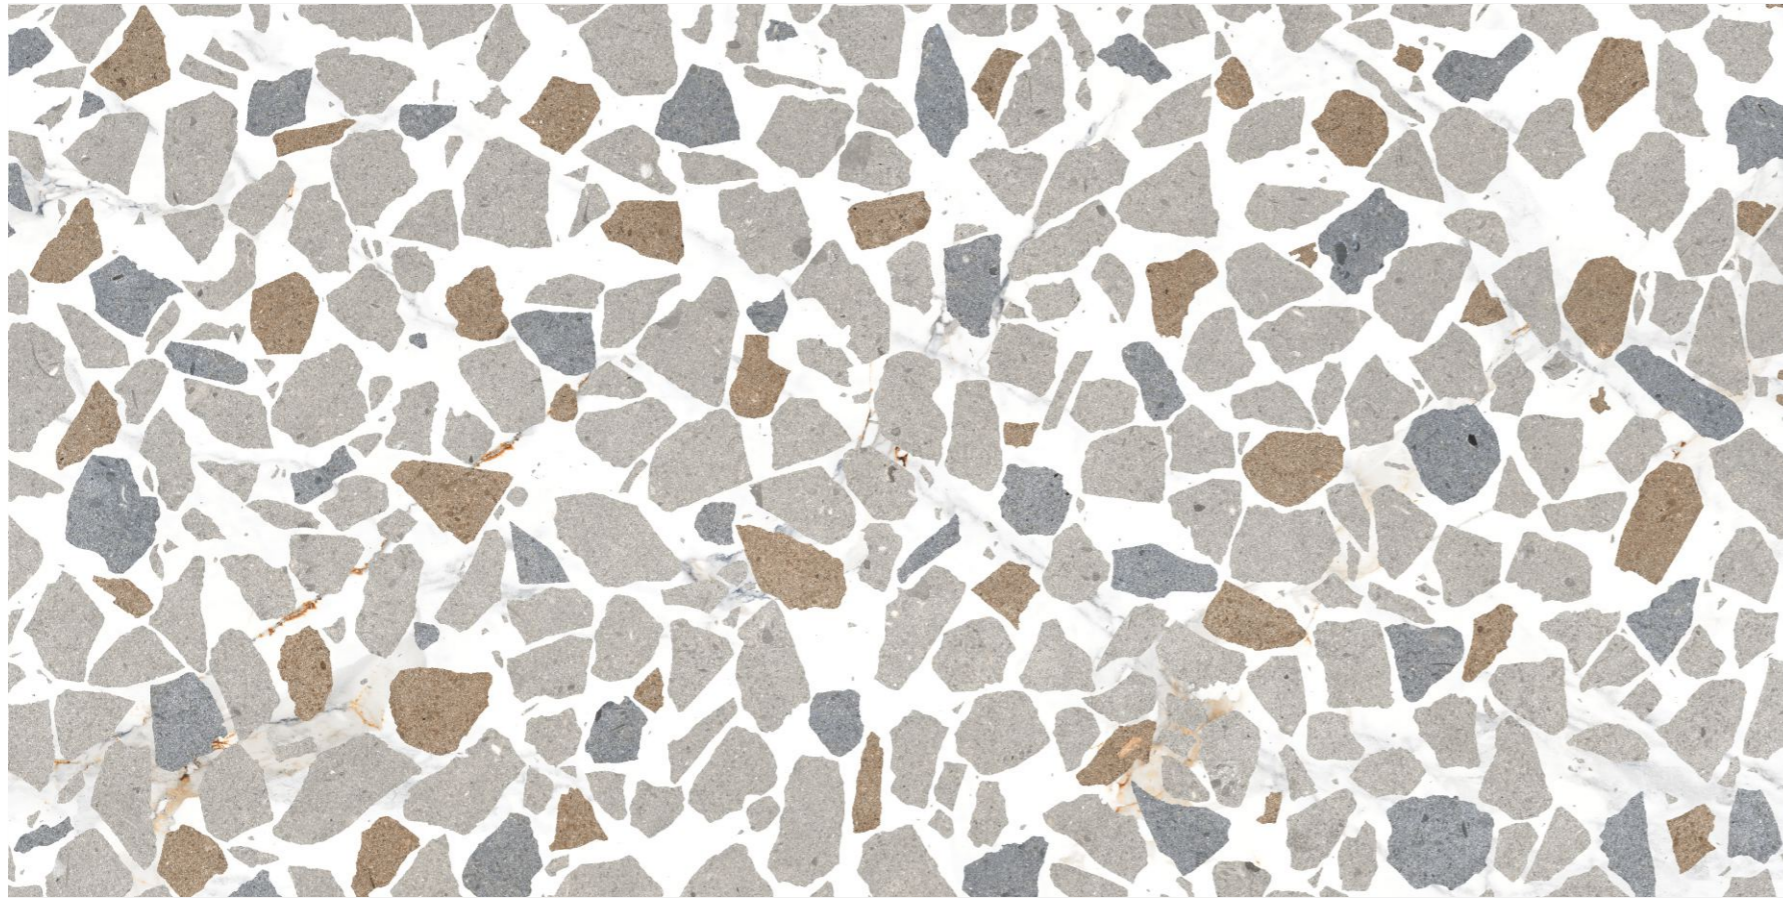

Elegance Underfoot
Discover Matt Tiles.

Size: 600x1200mm
Finish: Matt
Thickness: 9mm
Random: 04

[Click To Index](#)

PEAK
COLLECTION

by

RayBan^{TM}
SURFACES LLP

www.raybantile.com