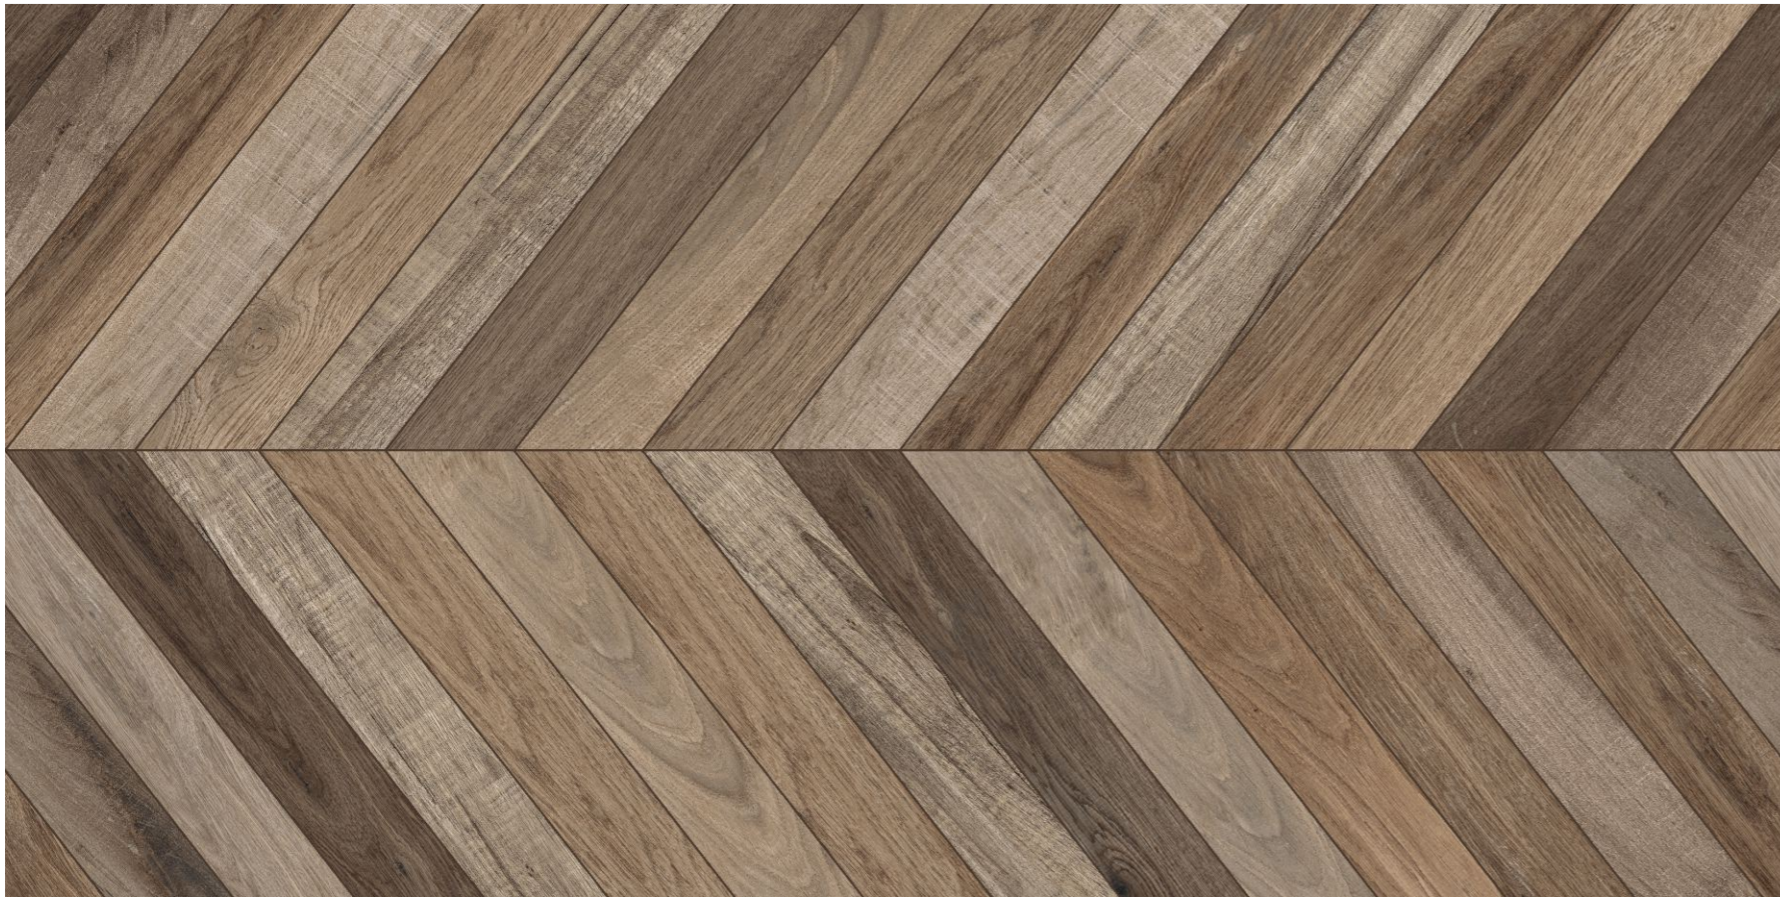

Elegance Underfoot
Discover Matt Tiles.

Size: 600x1200mm
Finish: Matt
Thickness: 9mm

[Click To Index](#)

PEAK
COLLECTION

by

RayBan^{TM}
SURFACES LLP

www.raybantile.com