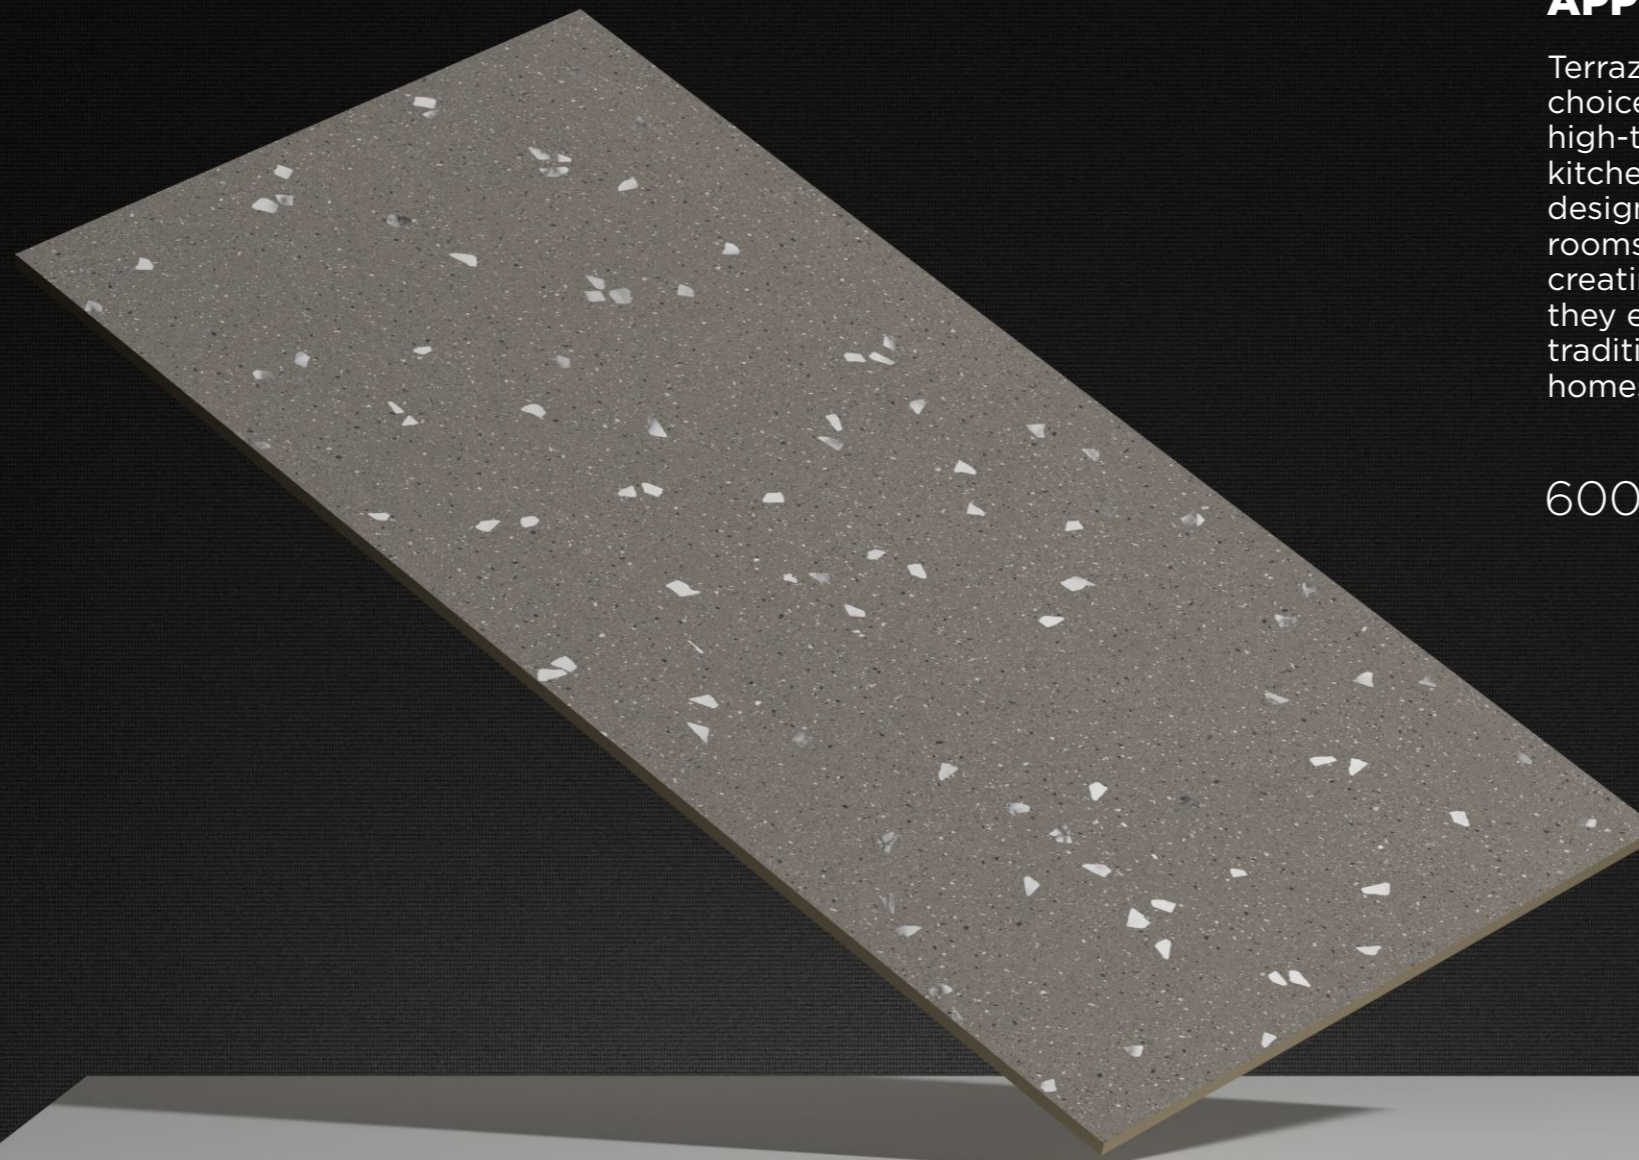

PEAK
COLLECTION

Living
Rooms

Bed
Rooms

Dining
Rooms

Office
Area

RayBan^{TM}
SURFACES LLP

APPLICATION AREA

Terrazzo and wood tiles are versatile choices for any space. Use terrazzo in high-traffic areas like entryways and kitchens for its durability and striking design. Wood tiles add warmth to living rooms, bedrooms, and cozy nooks, creating inviting atmospheres. Together, they enhance both modern and traditional interiors, making them ideal for homes, offices, and commercial spaces.

600x1200mm | Matt