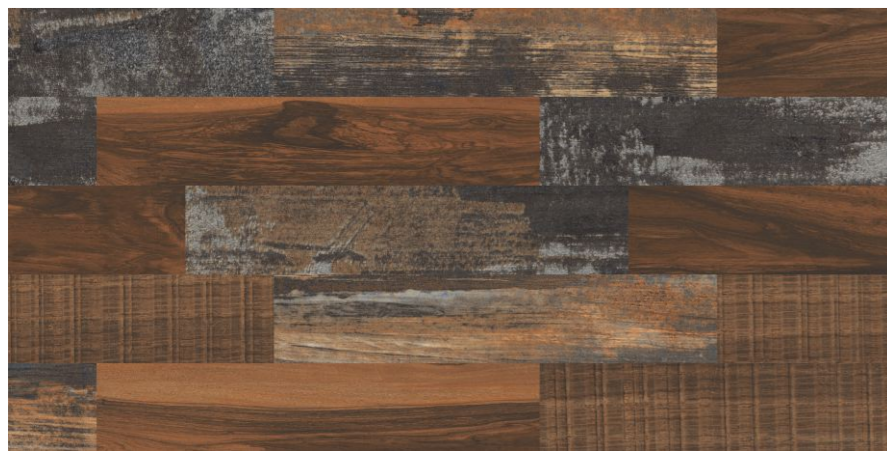

**PEAK**  
COLLECTION

*by*

 **RayBan**<sup>TM</sup>  
SURFACES LLP

[www.raybantile.com](http://www.raybantile.com)

**Riga Wood Coco**

Elegance Underfoot  
**Discover Matt Tiles.**

**Size:** 600x1200mm

**Finish:** Matt