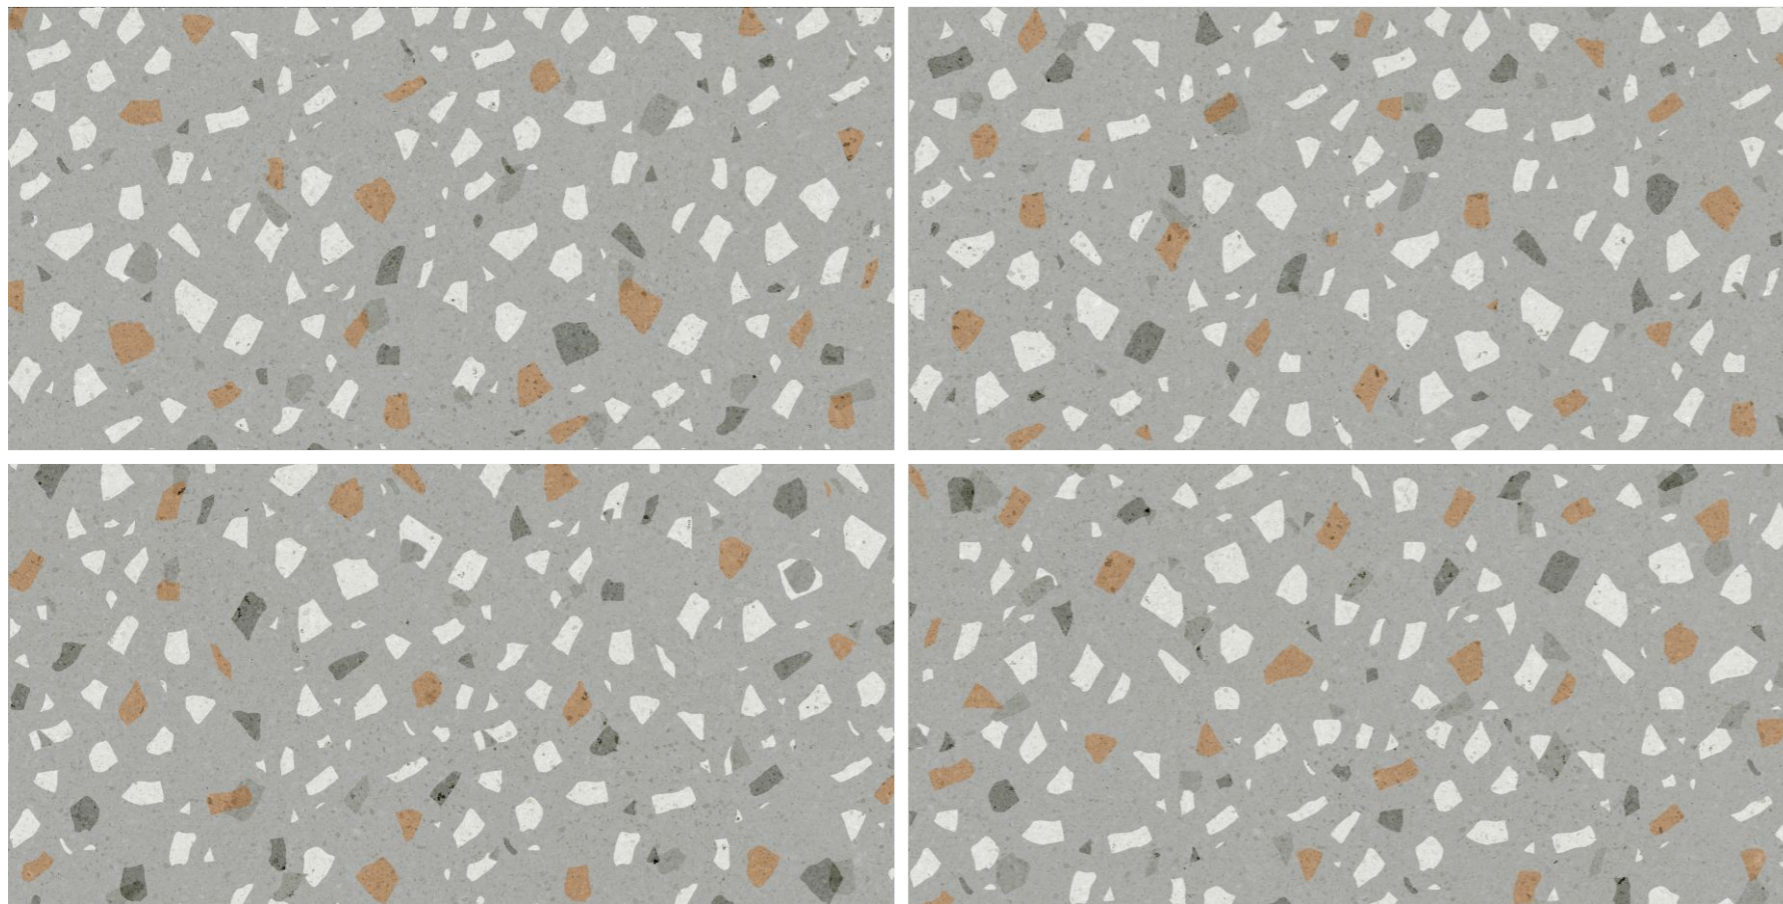

Legend Grey

Elegance Underfoot
Discover Matt Tiles.

Size: 600x1200mm
Finish: Matt
Thickness: 9mm
Random: 04

[Click To Index](#)

PEAK
COLLECTION

by

RayBan^{TM}
SURFACES LLP

www.raybantile.com