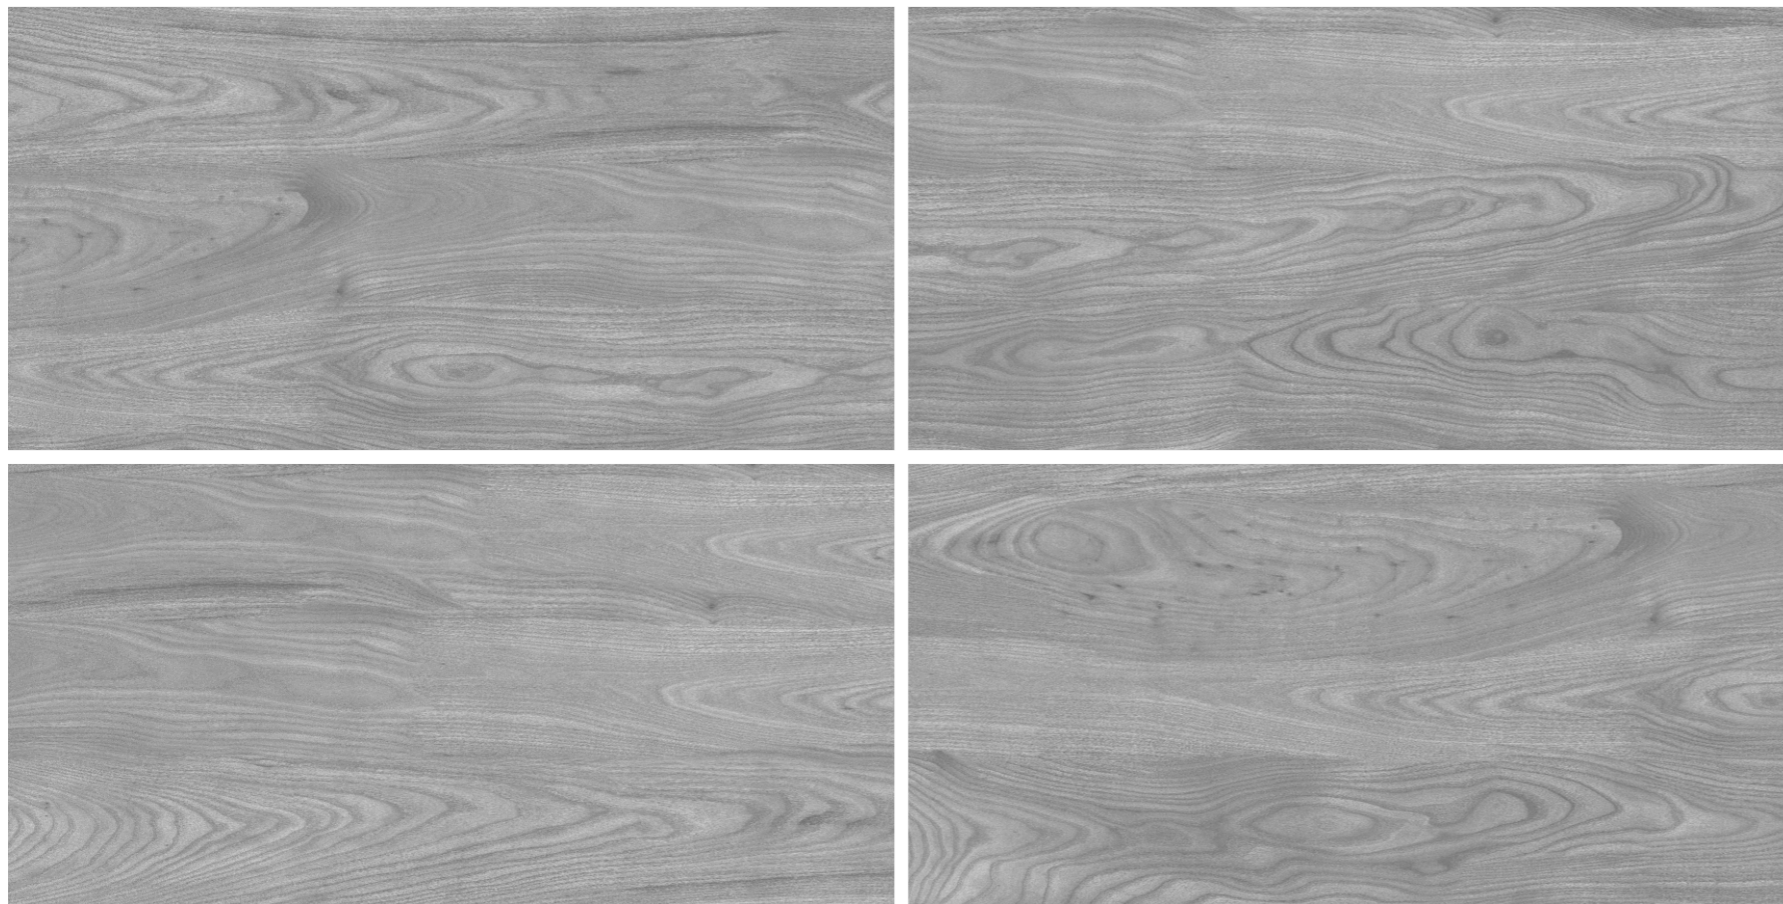

Rover Wood Grey

Elegance Underfoot
Discover Matt Tiles.

Size: 600x1200mm
Finish: Matt
Thickness: 9mm
Random: 04

[Click To Index](#)

PEAK
COLLECTION

by

RayBan^{TM}
SURFACES LLP

www.raybantile.com