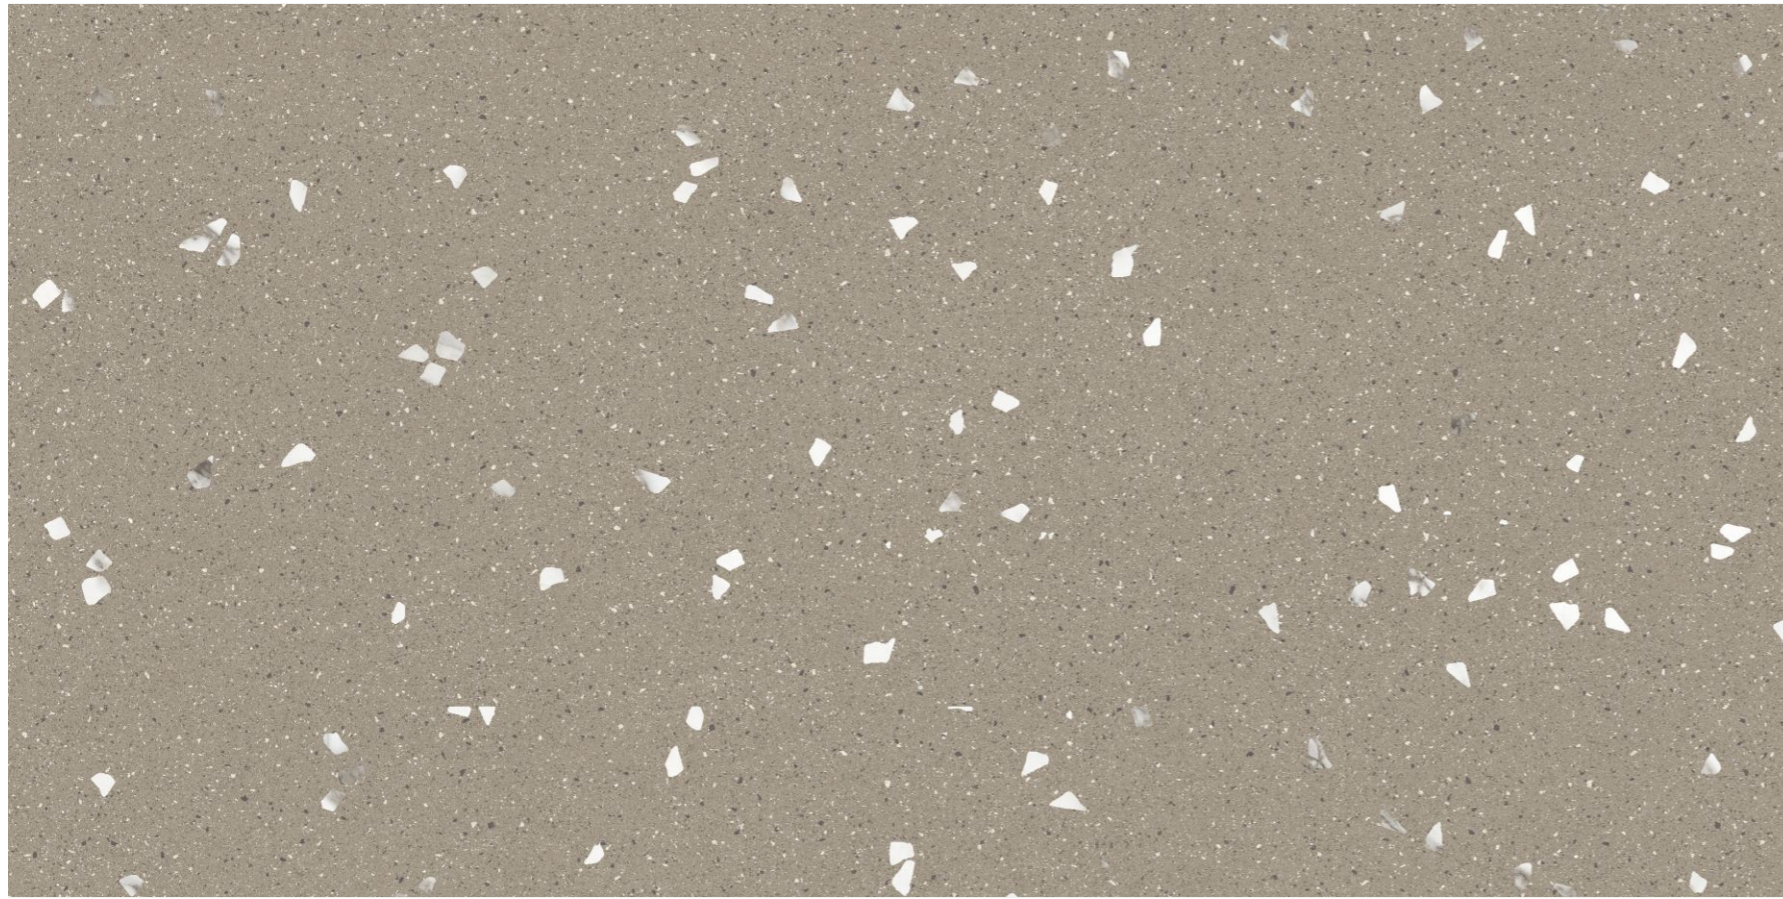

Elegance Underfoot
Discover Matt Tiles.

Size: 600x1200mm
Finish: Matt
Thickness: 9mm
Random: 04

[Click To Index](#)

PEAK
COLLECTION

by

RayBan^{TM}
SURFACES LLP

www.raybantile.com