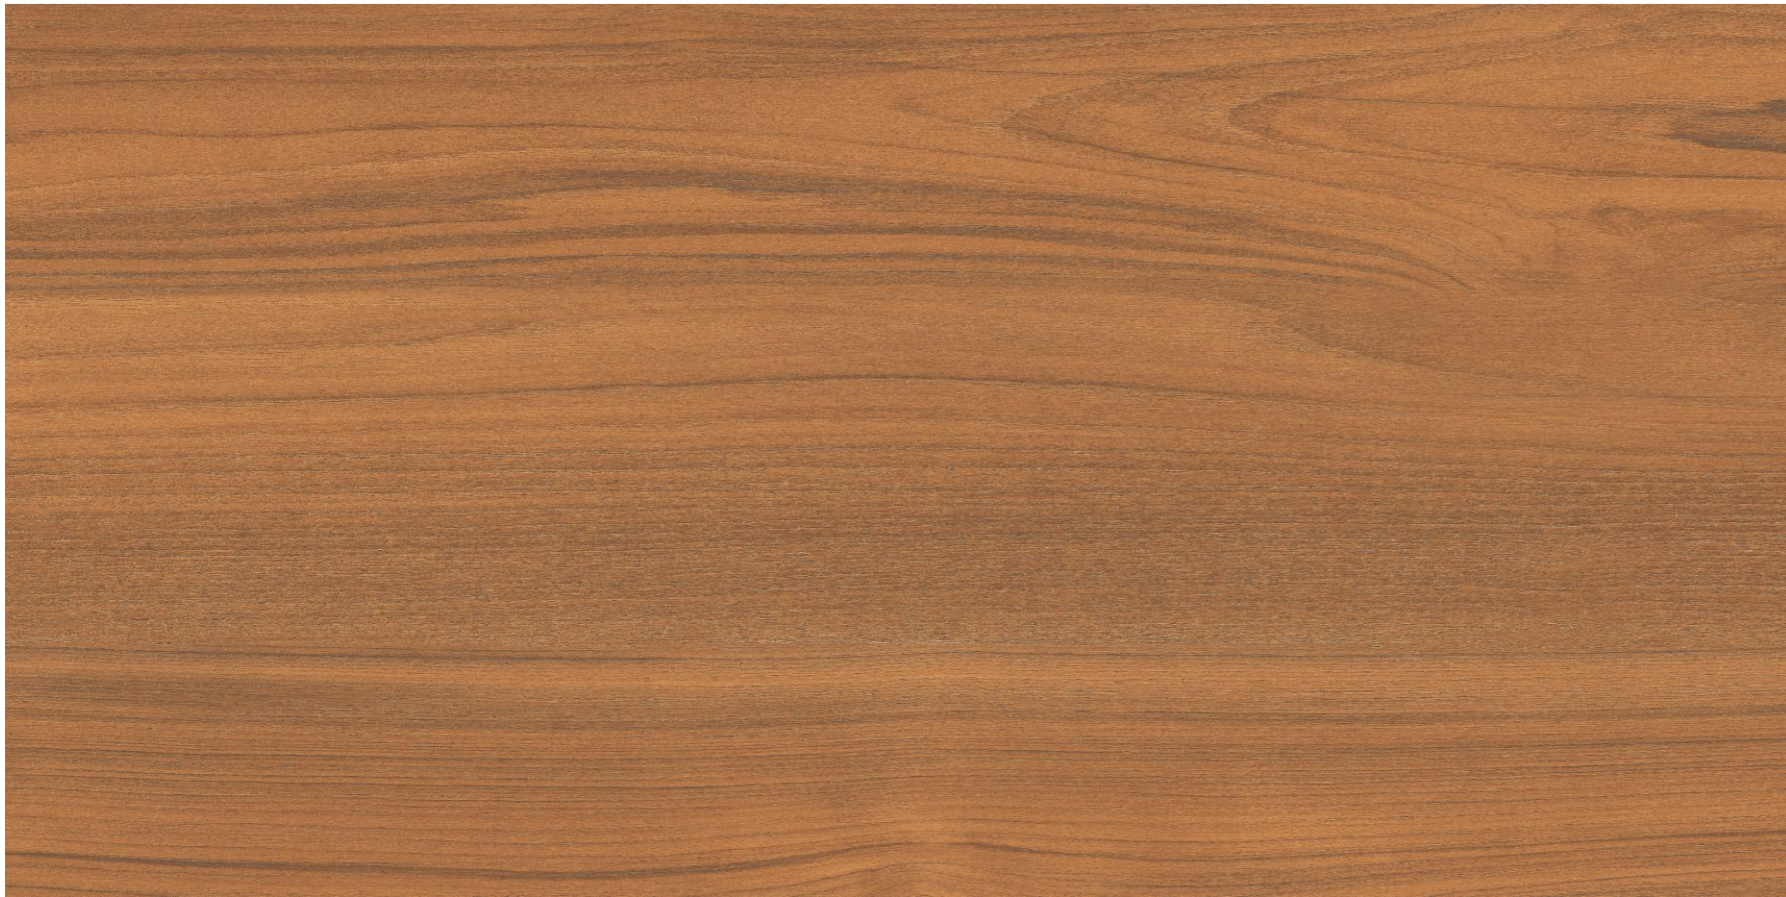

Elegance Underfoot
Discover Matt Tiles.

Size: 600x1200mm
Finish: Matt
Thickness: 9mm
Random: 04

[Click To Index](#)

PEAK
COLLECTION

by

RayBan^{TM}
SURFACES LLP

www.raybantile.com