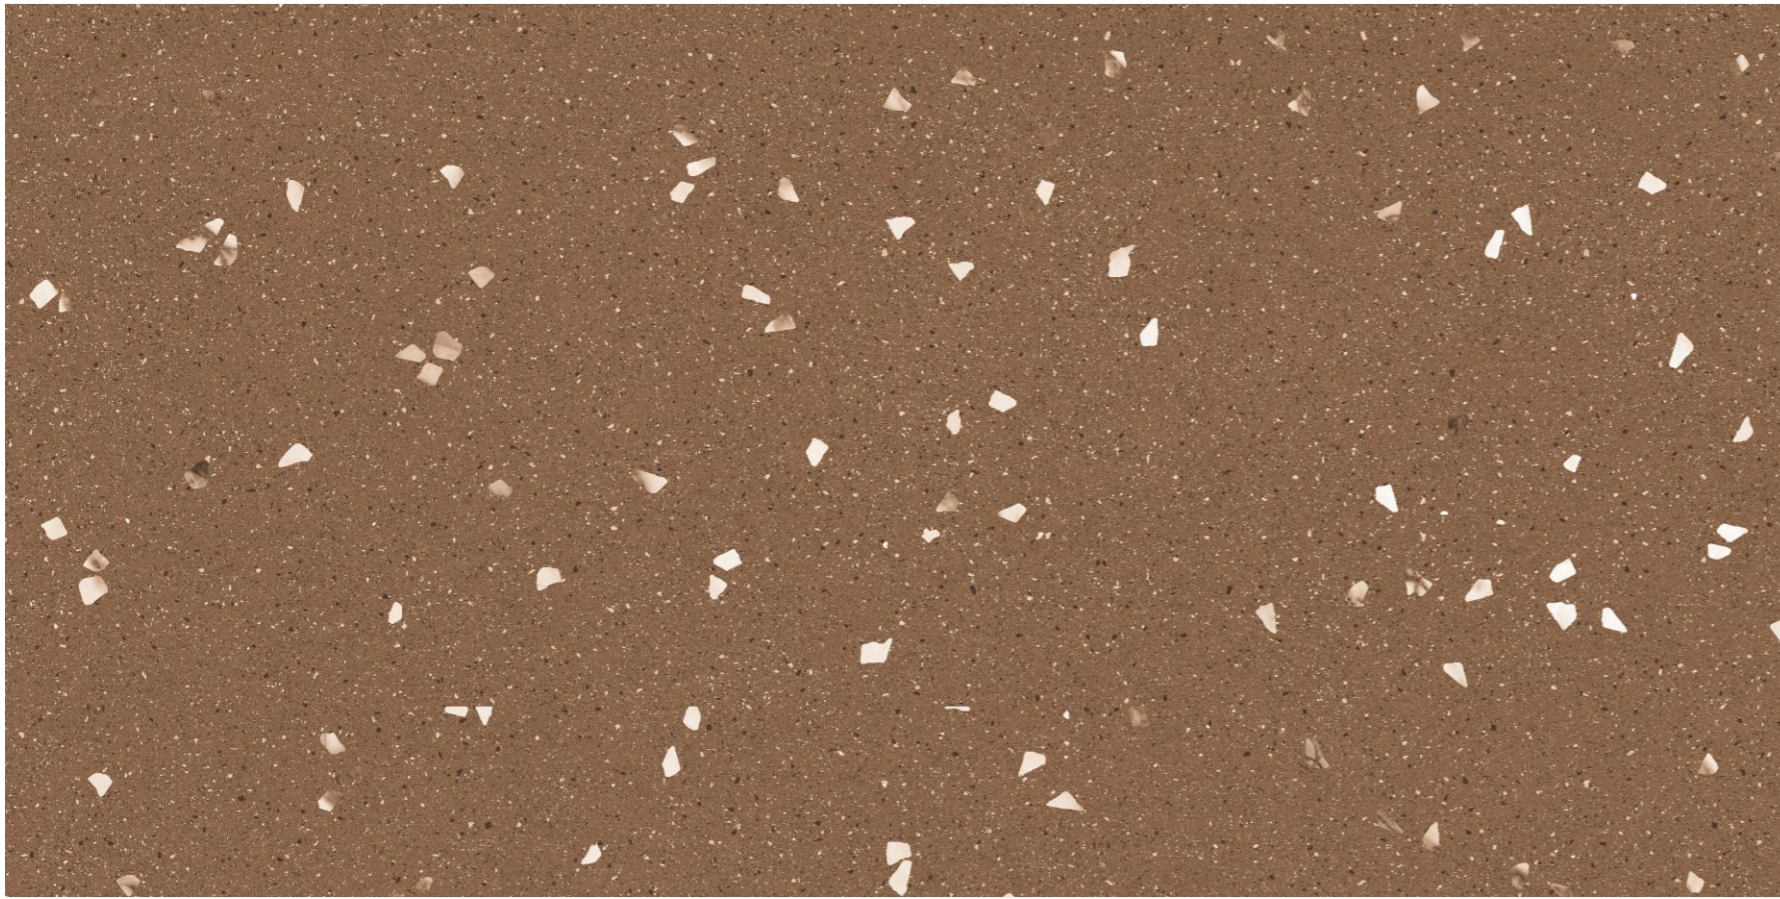

Elegance Underfoot
Discover Matt Tiles.

Size: 600x1200mm
Finish: Matt
Thickness: 9mm
Random: 04

[Click To Index](#)

PEAK
COLLECTION

by

RayBan^{TM}
SURFACES LLP

www.raybantile.com