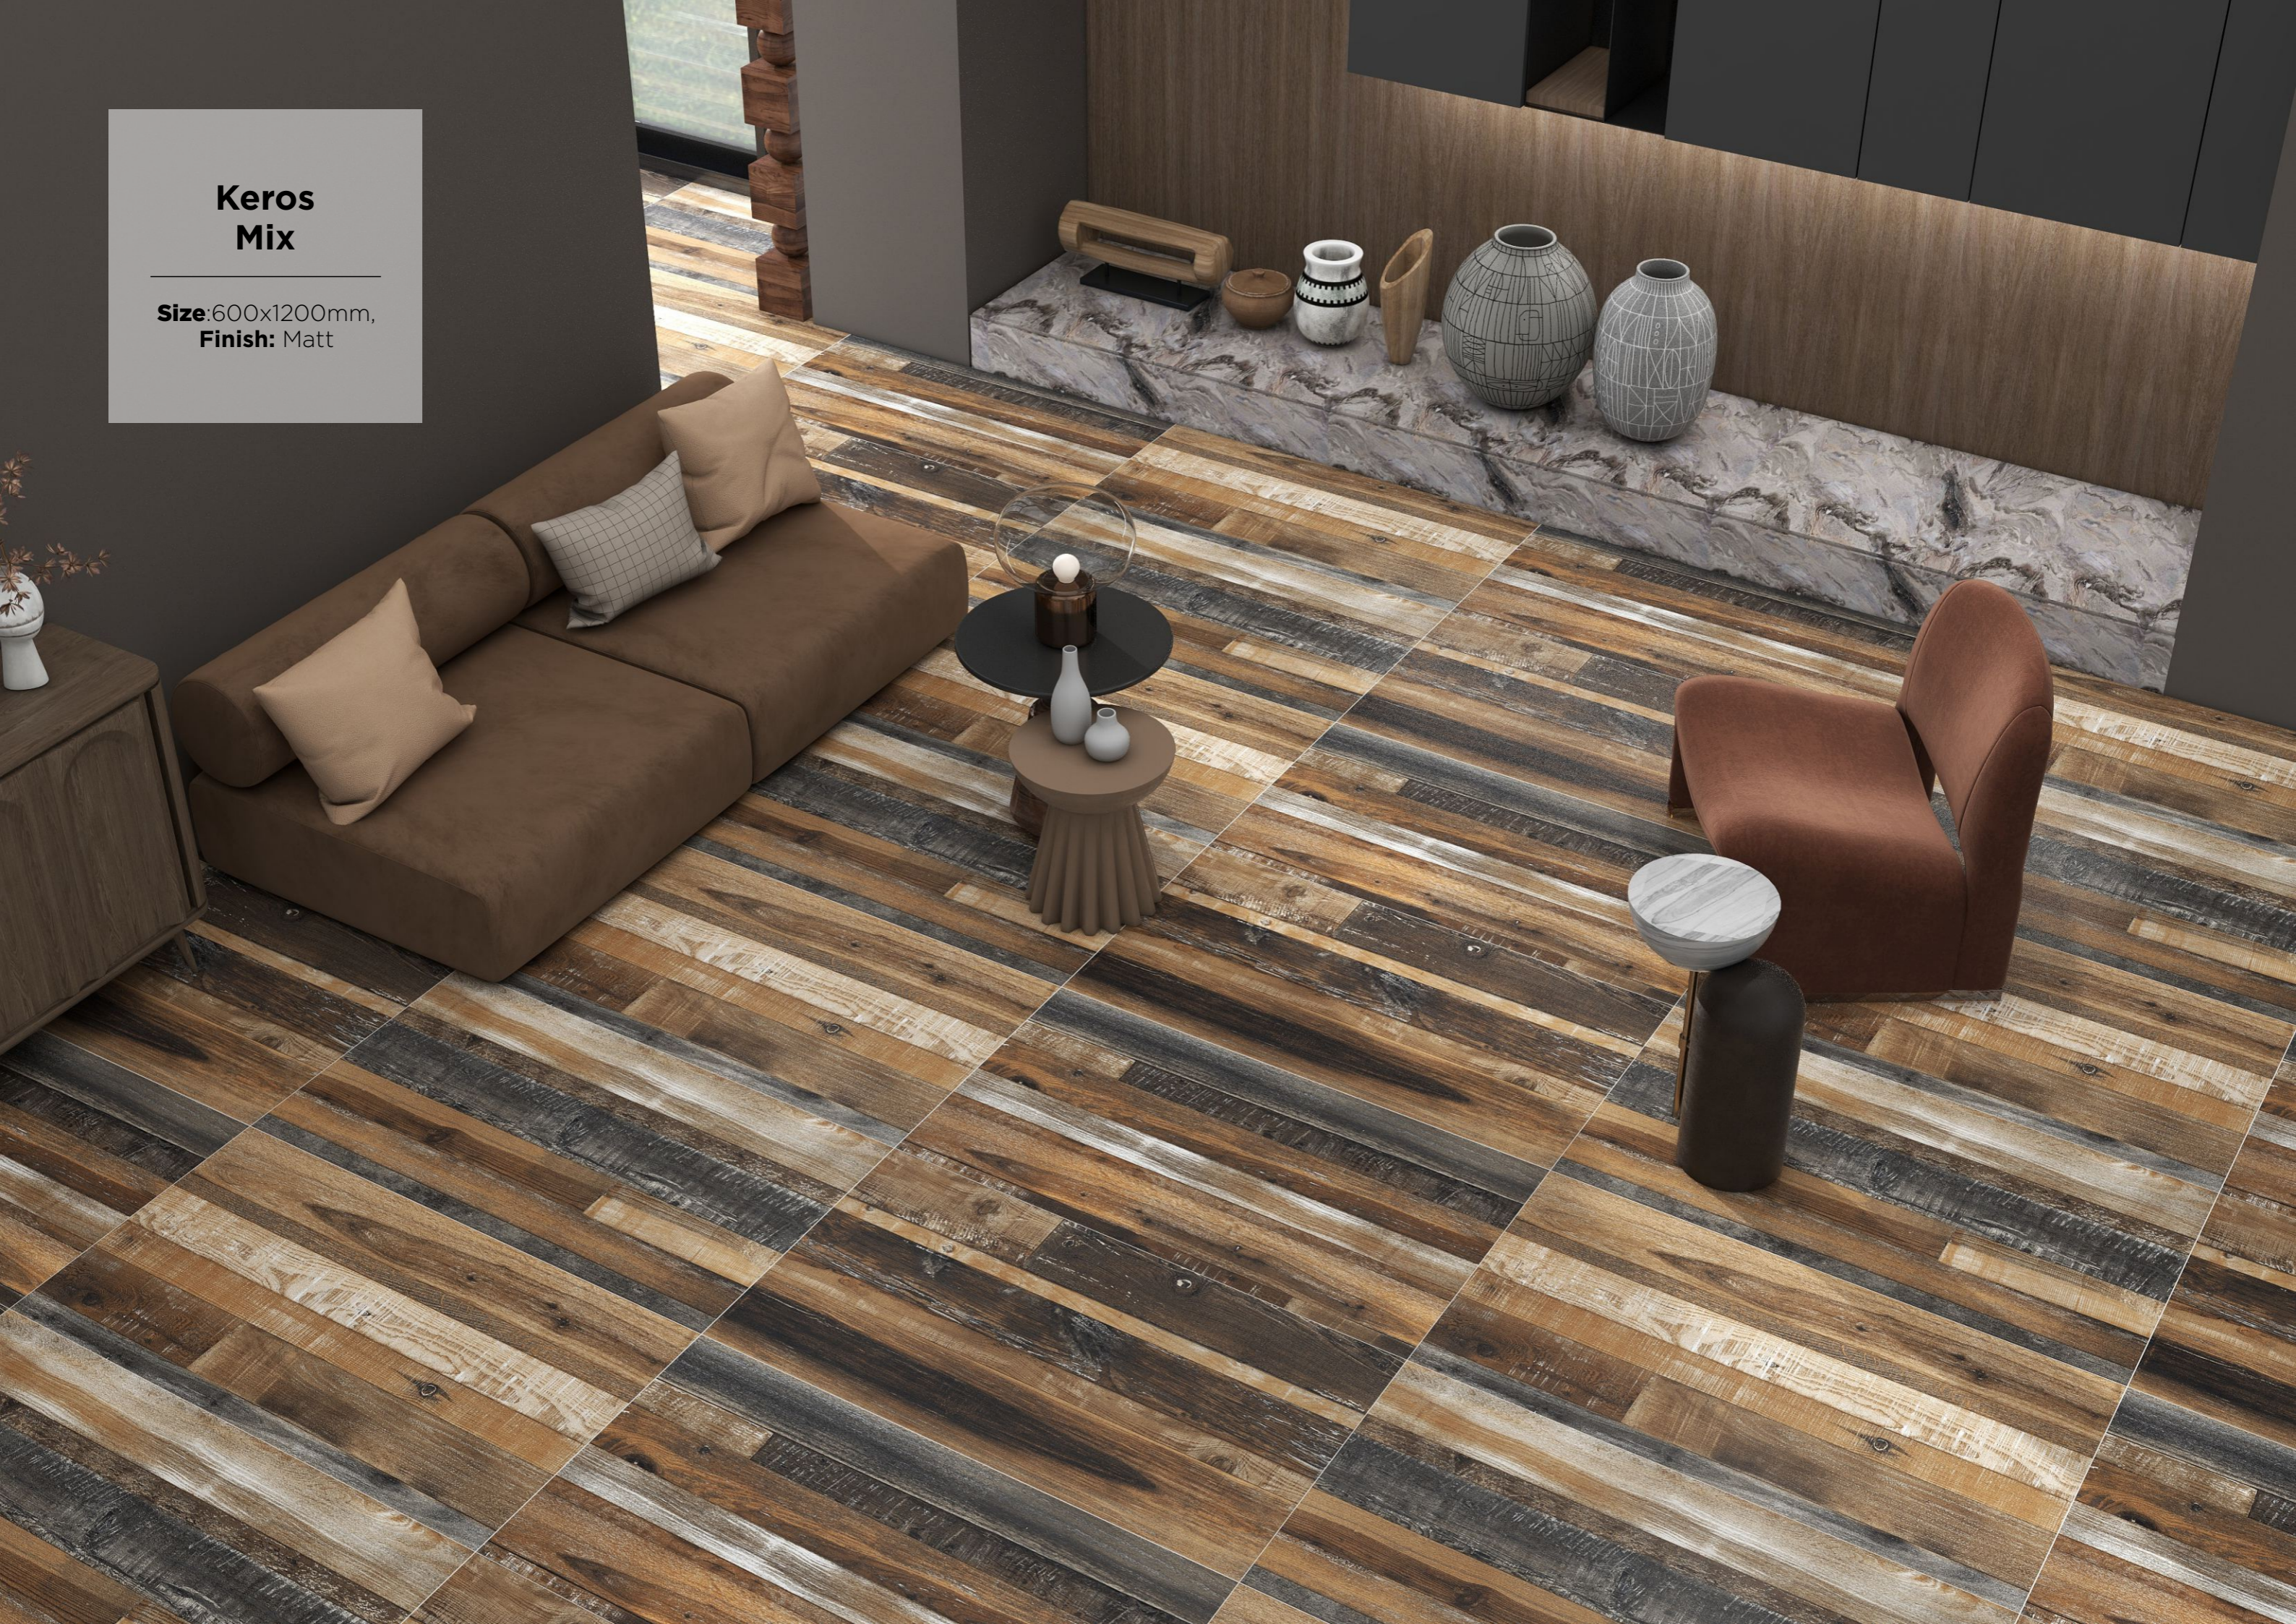

## Keros Mix

Size: 600x1200mm,  
Finish: Matt

**Linux Wood Nex**

Elegance Underfoot  
**Discover Matt Tiles.**

**Size:** 600x1200mm  
**Finish:** Matt  
**Thickness:** 9mm  
**Random:** 03

  
[Click To Index](#)