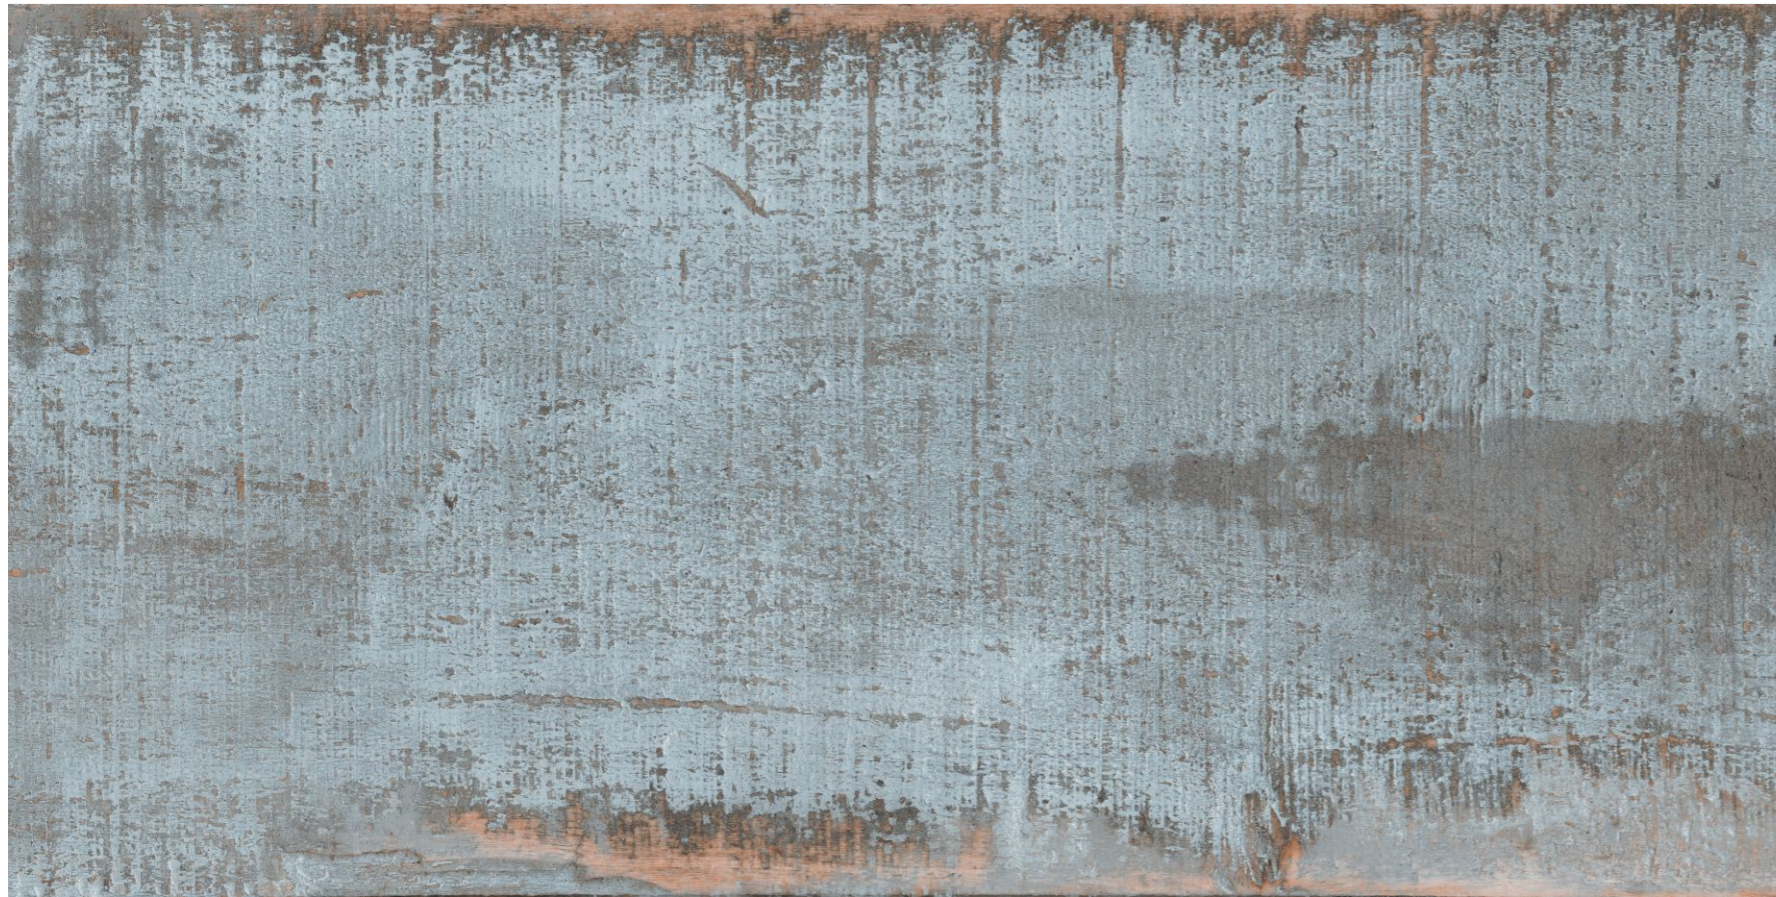

Elegance Underfoot
Discover Matt Tiles.

Size: 600x1200mm
Finish: Matt
Thickness: 9mm
Random: 03

[Click To Index](#)

PEAK
COLLECTION

by

RayBan^{TM}
SURFACES LLP

www.raybantile.com