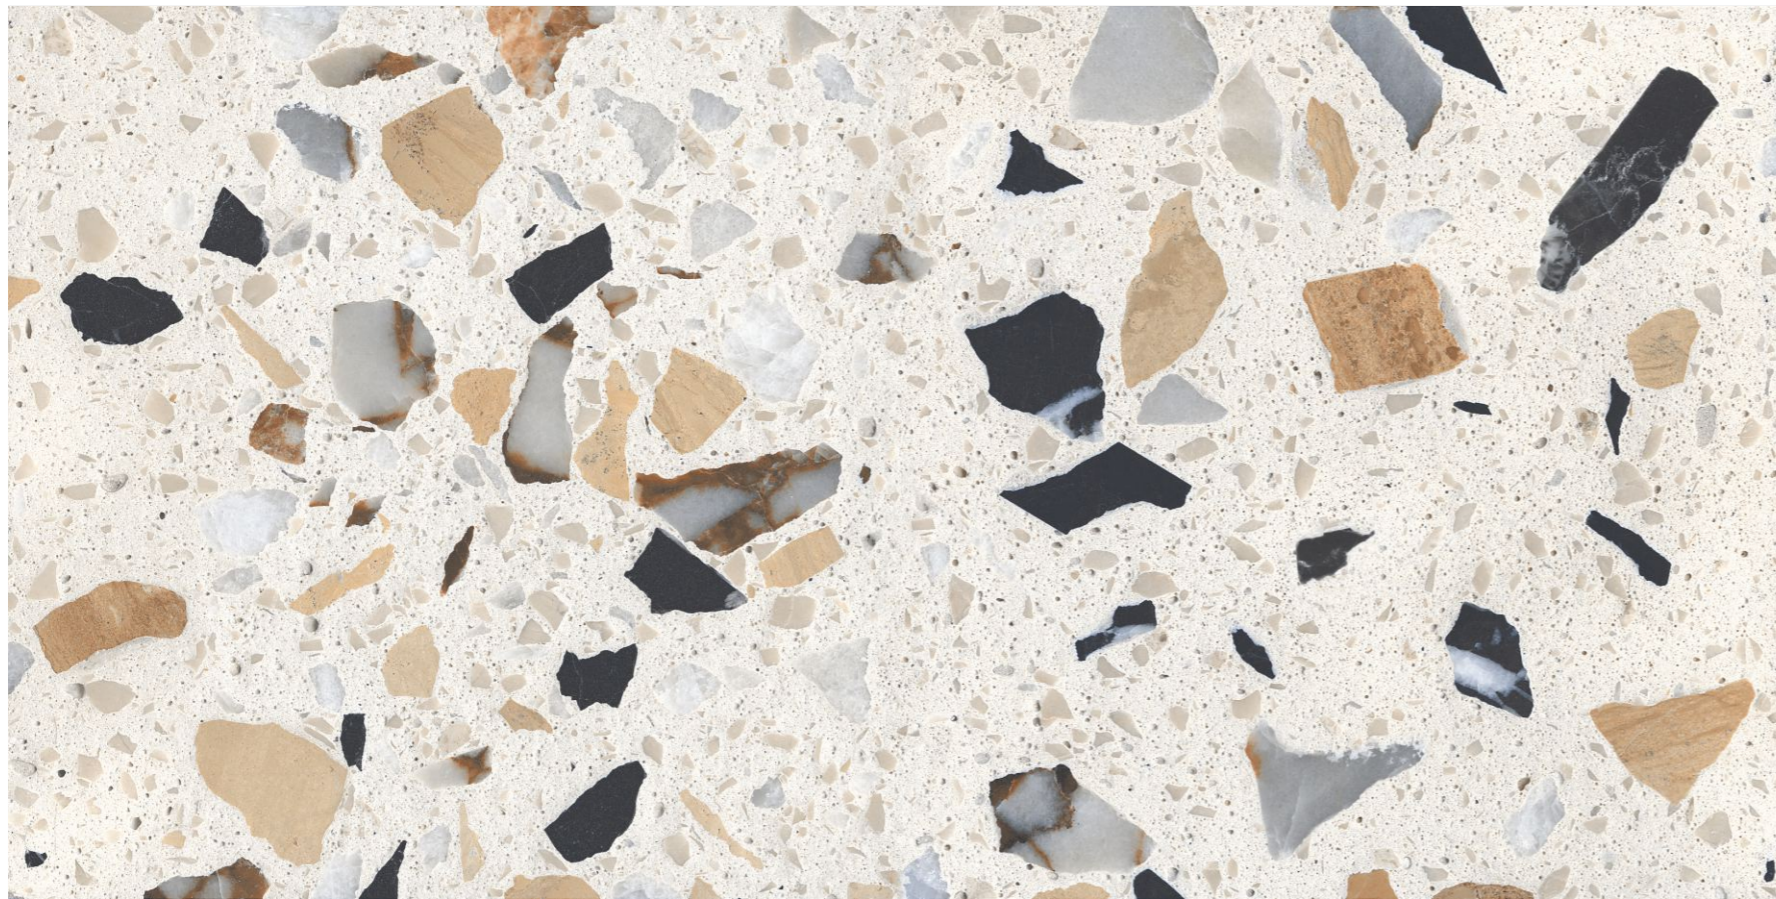

Elegance Underfoot
Discover Matt Tiles.

Size: 600x1200mm
Finish: Matt
Thickness: 9mm
Random: 03

[Click To Index](#)

PEAK
COLLECTION

by

RayBan^{TM}
SURFACES LLP

www.raybantile.com