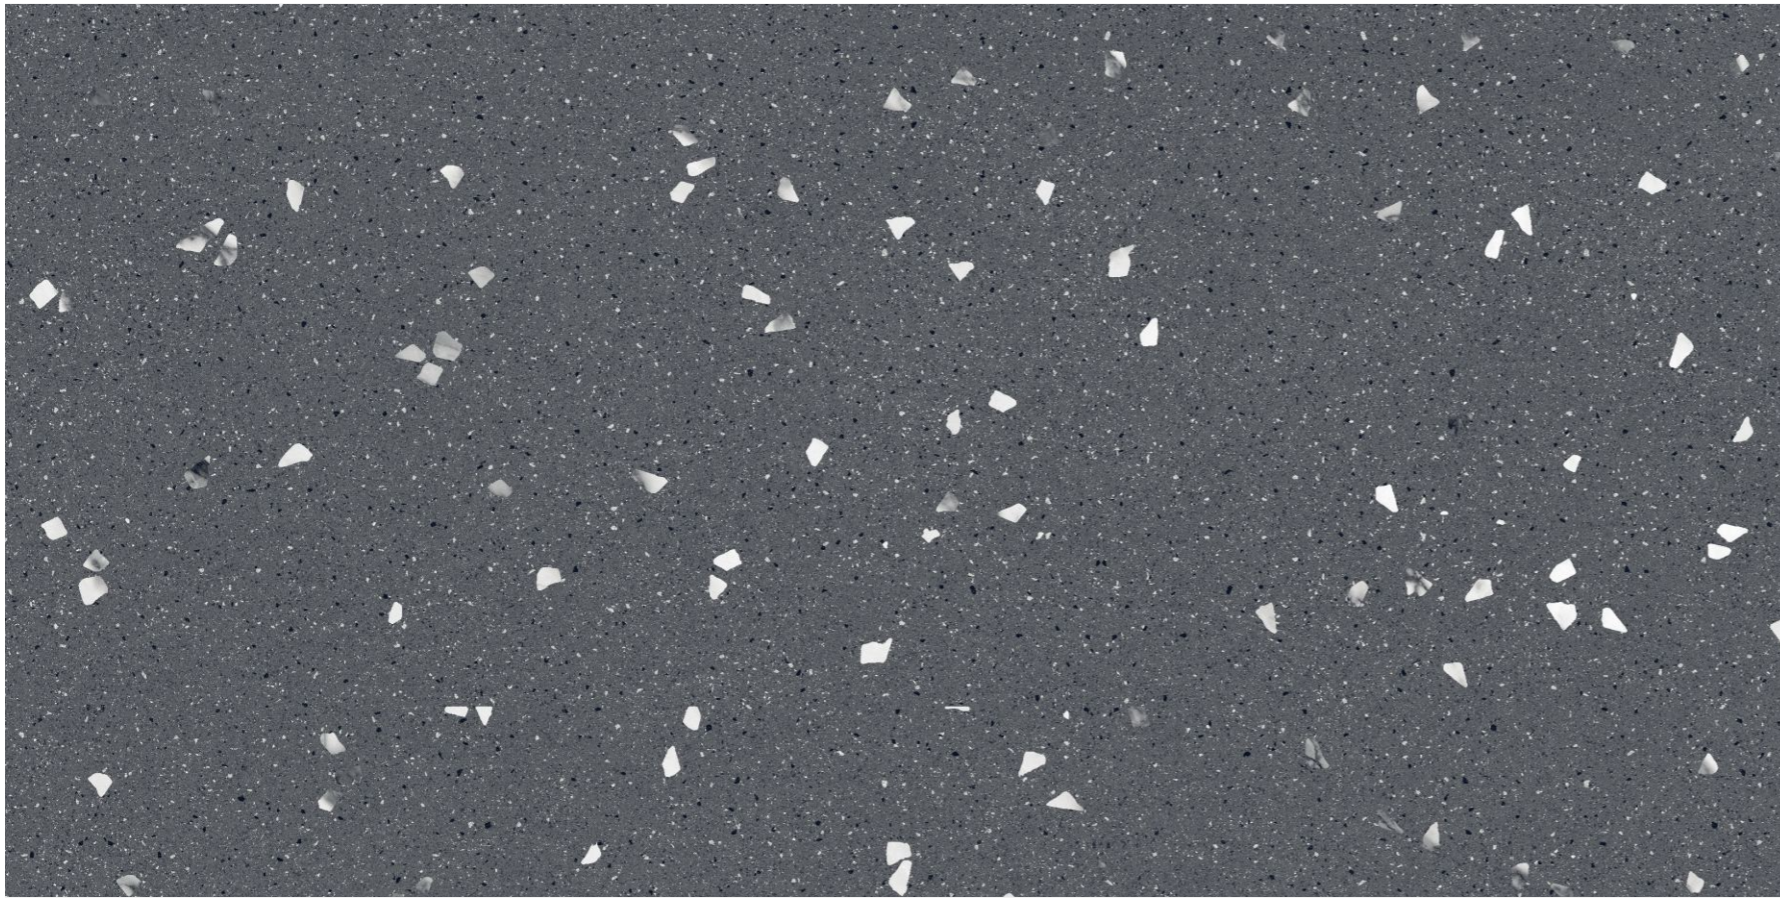

Elegance Underfoot
Discover Matt Tiles.

Size: 600x1200mm
Finish: Matt
Thickness: 9mm
Random: 04

[Click To Index](#)

PEAK
COLLECTION

by

RayBan^{TM}
SURFACES LLP

www.raybantile.com