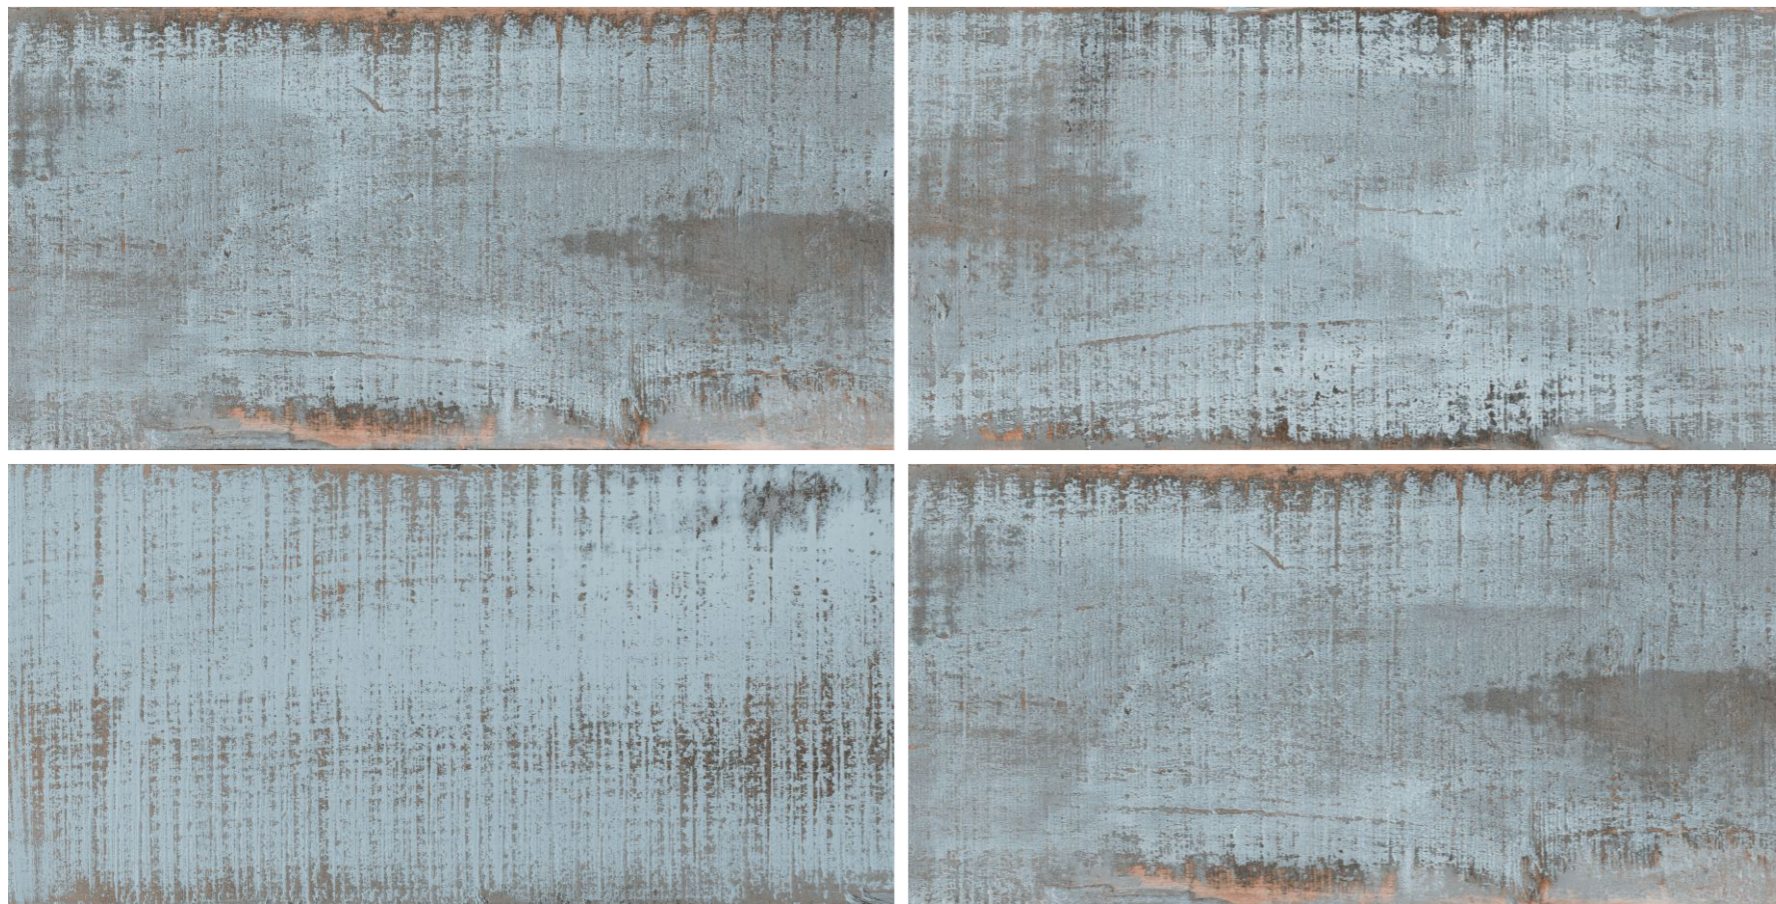

Poplar Wood Swid

Elegance Underfoot
Discover Matt Tiles.

Size: 600x1200mm
Finish: Matt
Thickness: 9mm
Random: 03

[Click To Index](#)

PEAK
COLLECTION

by

RayBan^{TM}
SURFACES LLP

www.raybantile.com