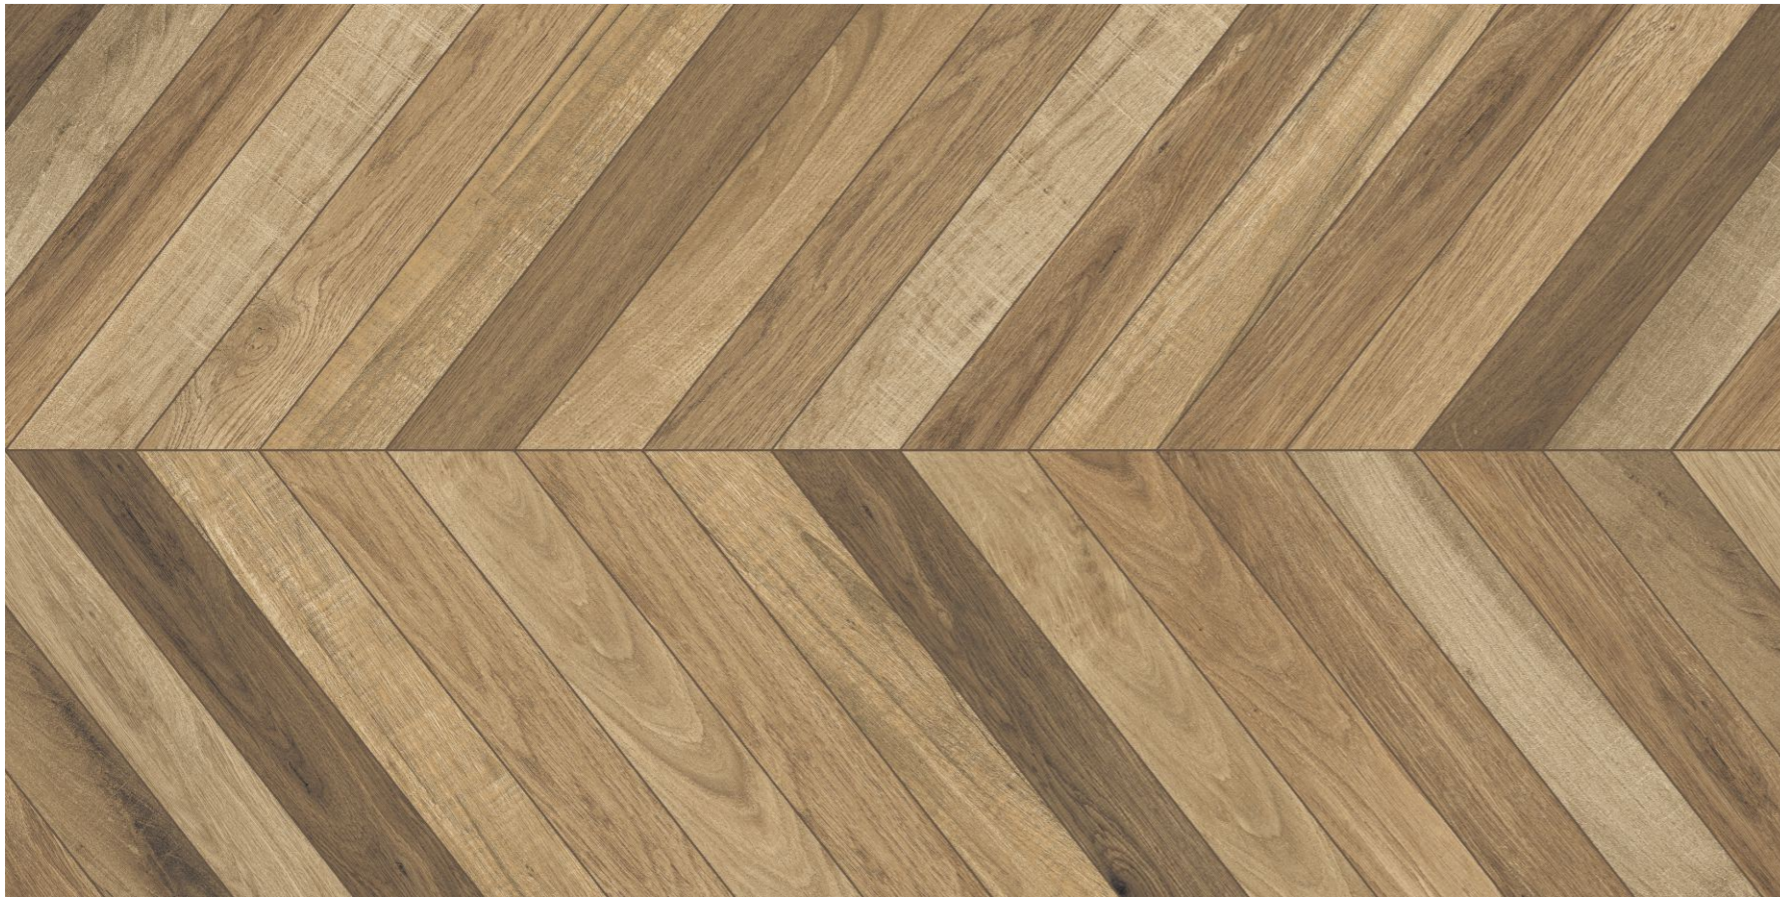

## Vihaan Wood Natural

**Size:** 600x1200mm,  
**Finish:** Matt

**Vihaan Wood Walnut**

Elegance Underfoot  
**Discover Matt Tiles.**

**Size:** 600x1200mm  
**Finish:** Matt  
**Thickness:** 9mm

  
**Click To Index**