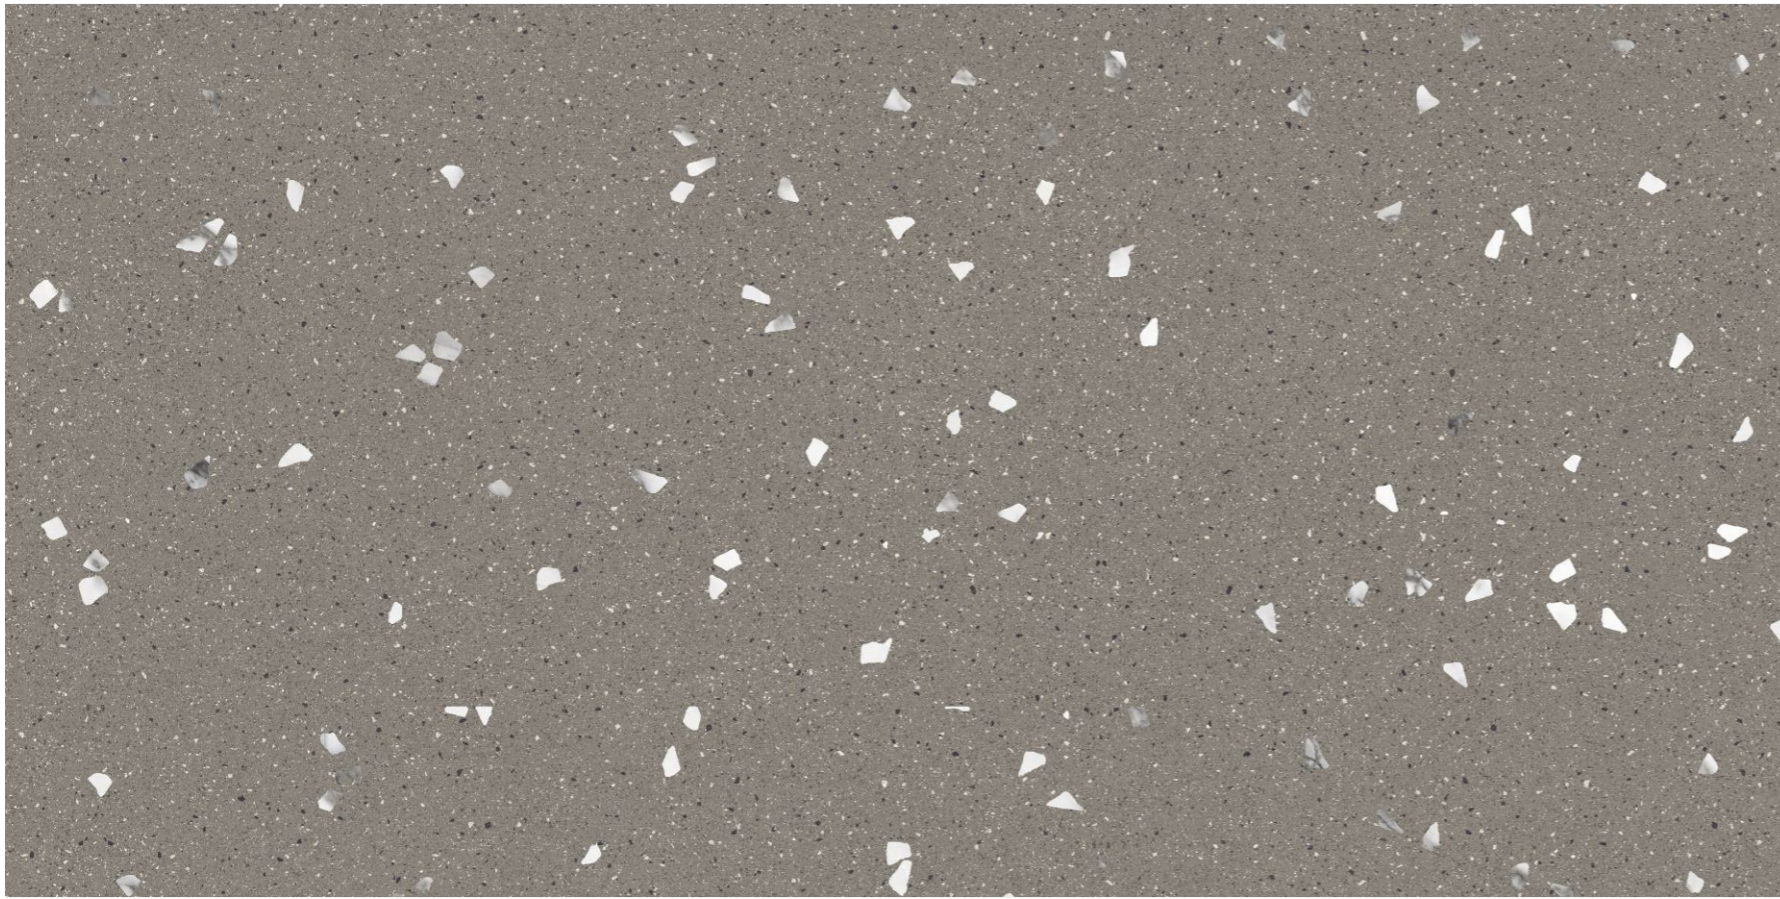

Elegance Underfoot
Discover Matt Tiles.

Size: 600x1200mm
Finish: Matt
Thickness: 9mm
Random: 04

[Click To Index](#)

PEAK
COLLECTION

by

RayBan^{TM}
SURFACES LLP

www.raybantile.com