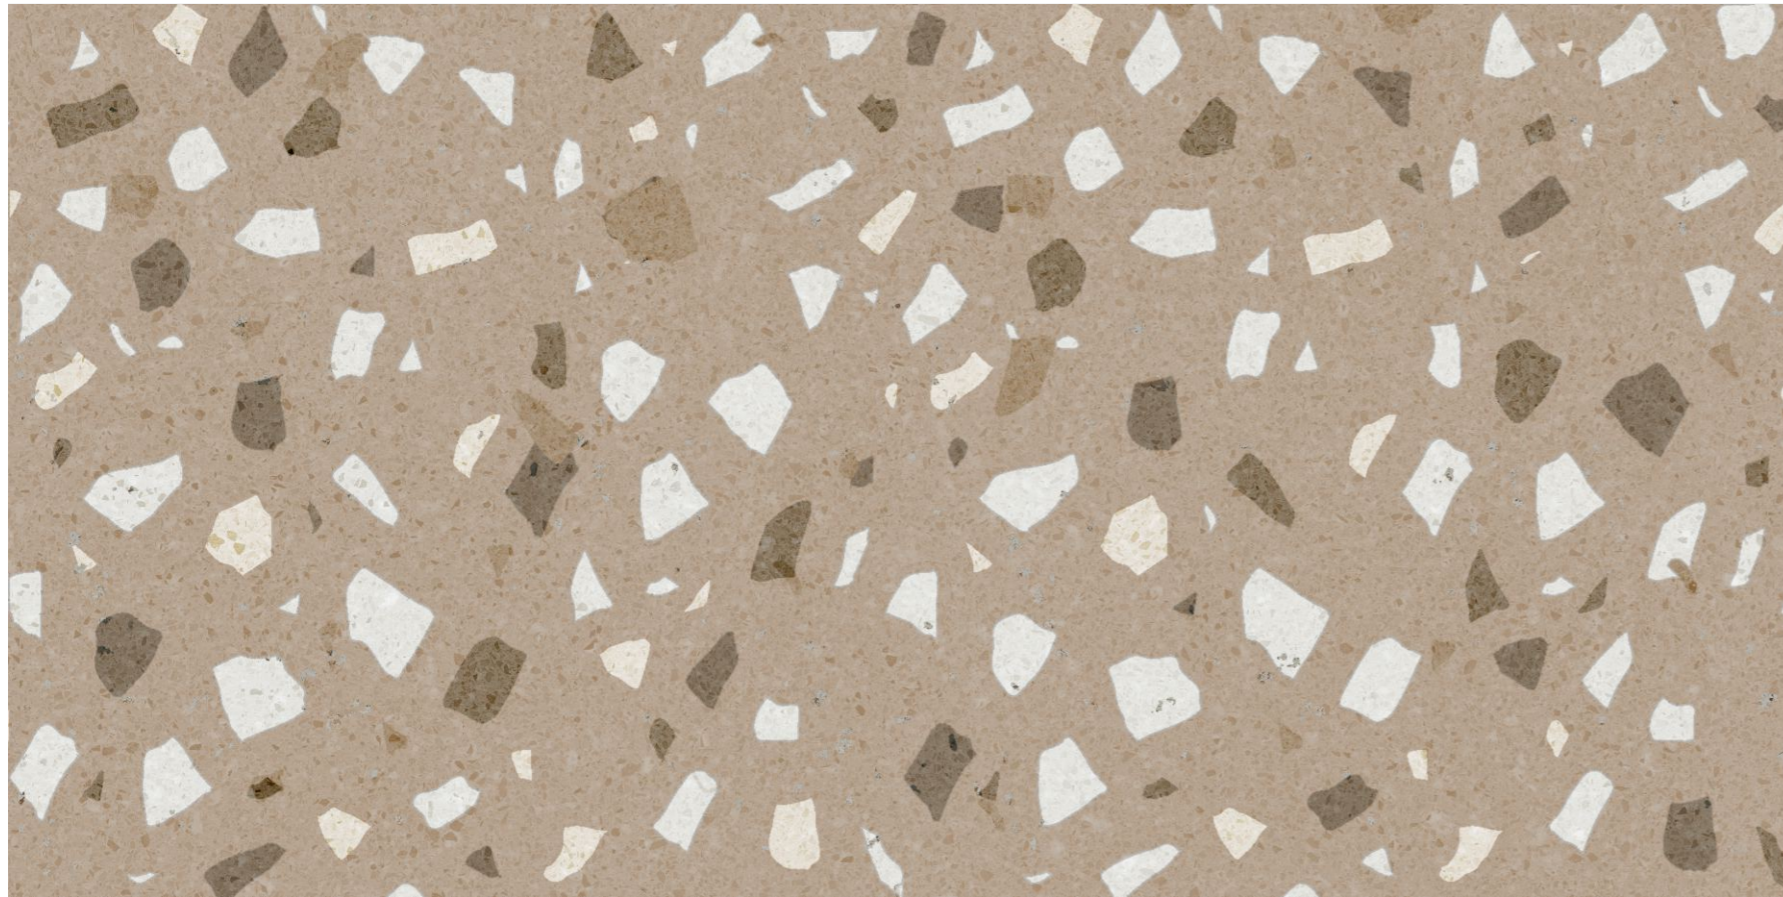

Elegance Underfoot
Discover Matt Tiles.

Size: 600x1200mm
Finish: Matt
Thickness: 9mm
Random: 04

[Click To Index](#)

PEAK
COLLECTION

by

RayBan^{TM}
SURFACES LLP

www.raybantile.com