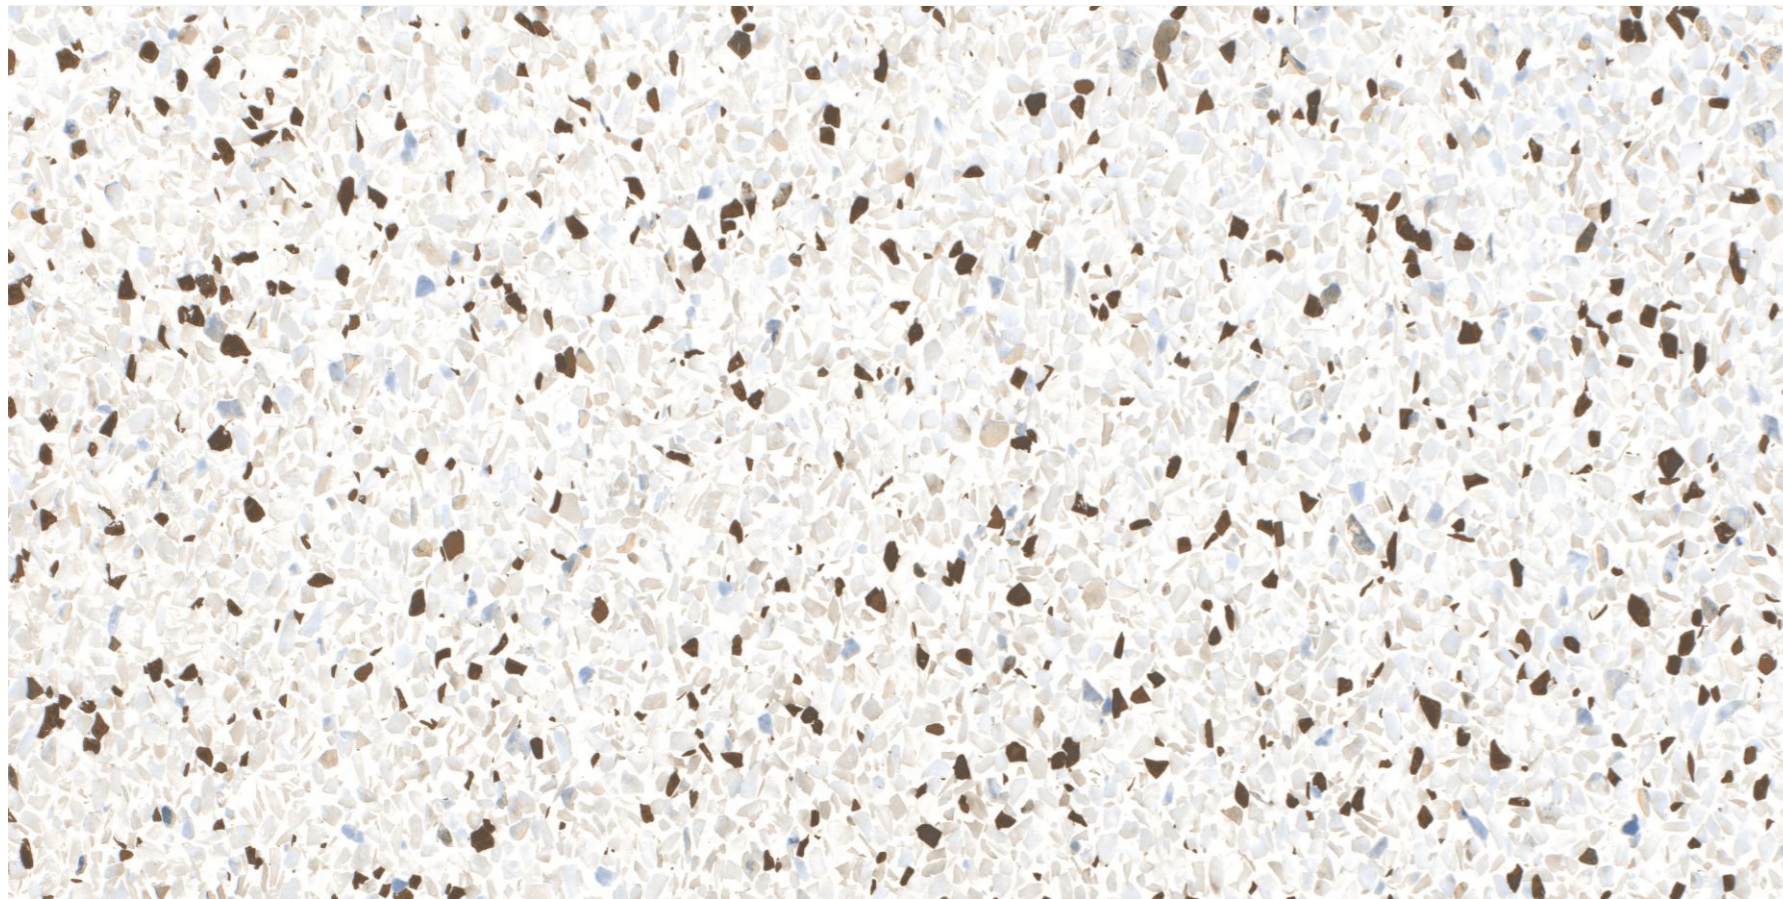

Elegance Underfoot
Discover Matt Tiles.

Size: 600x1200mm

Finish: Matt

Thickness: 9mm

Random: 02

[Click To Index](#)

PEAK
COLLECTION

by

RayBan^{TM}
SURFACES LLP

www.raybantile.com